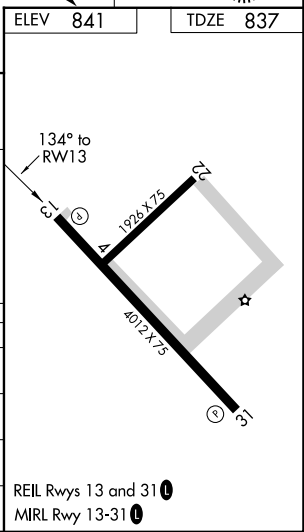

WAAS CH 78215 W13A	APP CRS 134°	Rwy Idg TDZE Apt Elev	4012 837 841
--	------------------------	-----------------------------	---

RNAV (GPS) RWY 13

OSKALOOSA MUNI (00A)

RNP APCH.

When local altimeter setting not received, use Ottumwa altimeter setting and increase all DA 18 feet and all MDA 20 feet and increase LNAV/VNAV all Cats visibility ¼ mile. Baro-VNAV and VDP NA when using Ottumwa altimeter setting. For uncompensated Baro-VNAV systems, LNAV/VNAV NA below -1.6°C (4°F) or above 54°C (130°F).

MISSED APPROACH: Climb to 3000 direct HONPA and hold.

AWOS-3 118.625	CHICAGO CENTER 118.15 335.575	UNICOM 122.8 (CTAF)
--------------------------	---	-------------------------------

CATEGORY	A	B	C	D
LPV DA	1193-1¼	356 (400-1¼)		NA
LNAV/VNAV DA	1219-1¼	382 (400-1¼)		NA
LNAV MDA	1220-1	383 (400-1)		NA
CIRCLING	1260-1 419 (500-1)	1300-1 459 (500-1)	1300-1½ 459 (500-1½)	NA