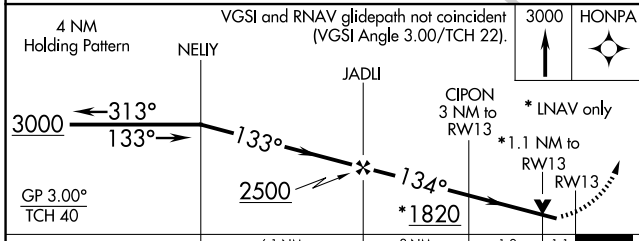

WAAS CH 78215 W13A	APP CRS 134°	Rwy Idg TDZE Apt Elev	4012 837 841
--	------------------------	-----------------------------	---

RNAV (GPS) RWY 13

OSKALOOSA MUNI (00A)

RNP APCH.

When local altimeter setting not received, use Ottumwa altimeter setting and increase all DA 18 feet and all MDA 20 feet and increase LNAV/VNAV all Cats visibility ¼ mile. Baro-VNAV and VDP NA when using Ottumwa altimeter setting. For uncompensated Baro-VNAV systems, LNAV/VNAV NA below -1.6°C (4°F) or above 54°C (130°F).

MISSED APPROACH: Climb to 3000 direct HONPA and hold.

AWOS-3 118.625	CHICAGO CENTER 118.15 335.575	UNICOM 122.8 (CTAF)
--------------------------	---	-------------------------------

CATEGORY	A	B	C	D
LPV DA	1193-1¼	356 (400-1¼)		NA
LNAV/VNAV DA	1219-1¼	382 (400-1¼)		NA
LNAV MDA	1220-1	383 (400-1)		NA
CIRCLING	1260-1 419 (500-1)	1300-1 459 (500-1)	1300-1½ 459 (500-1½)	NA