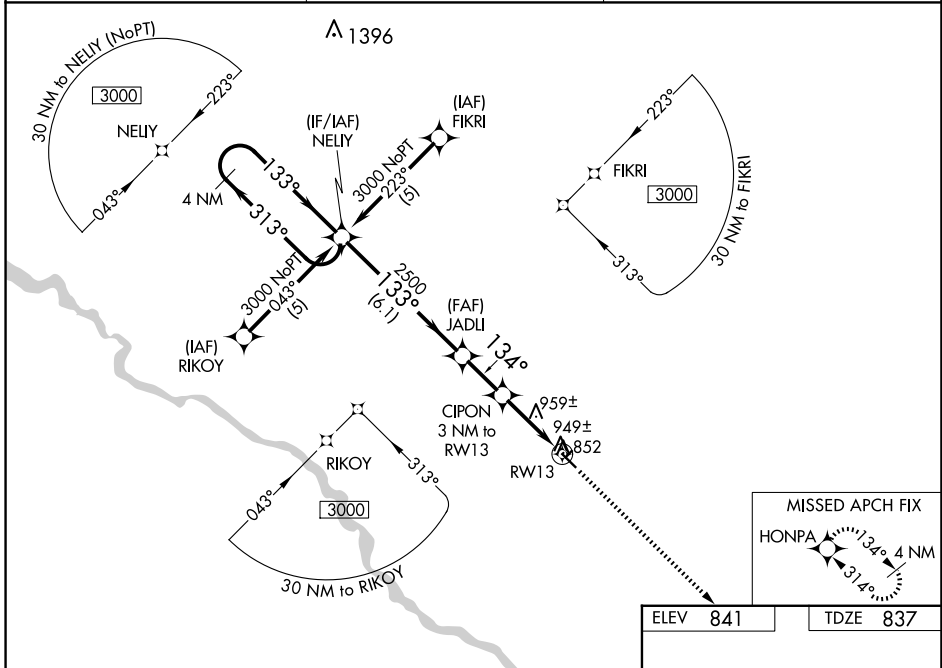

WAAS CH 78215 W13A	APP CRS 134°	Rwy Idg TDZE Apt Elev	4012 837 841
--	------------------------	-----------------------------	---

RNAV (GPS) RWY 13

OSKALOOSA MUNI (00A)

RNP APCH.

When local altimeter setting not received, use Ottumwa altimeter setting and increase all DA 18 feet and all MDA 20 feet and increase LNAV/VNAV all Cats visibility ¼ mile. Baro-VNAV and VDP NA when using Ottumwa altimeter setting. For uncompensated Baro-VNAV systems, LNAV/VNAV NA below -1.6°C (4°F) or above 54°C (130°F).

MISSED APPROACH: Climb to 3000 direct HONPA and hold.

AWOS-3 118.625	CHICAGO CENTER 118.15 335.575	UNICOM 122.8 (CTAF)
--------------------------	---	-------------------------------

CATEGORY	A	B	C	D
LPV DA	1193-1¼	356 (400-1¼)		NA
LNAV/VNAV DA	1219-1¼	382 (400-1¼)		NA
LNAV MDA	1220-1	383 (400-1)		NA
CIRCLING	1260-1 419 (500-1)	1300-1 459 (500-1)	1300-1½ 459 (500-1½)	NA

NC-3, 14 MAY 2026 to 11 JUN 2026

NC-3, 14 MAY 2026 to 11 JUN 2026