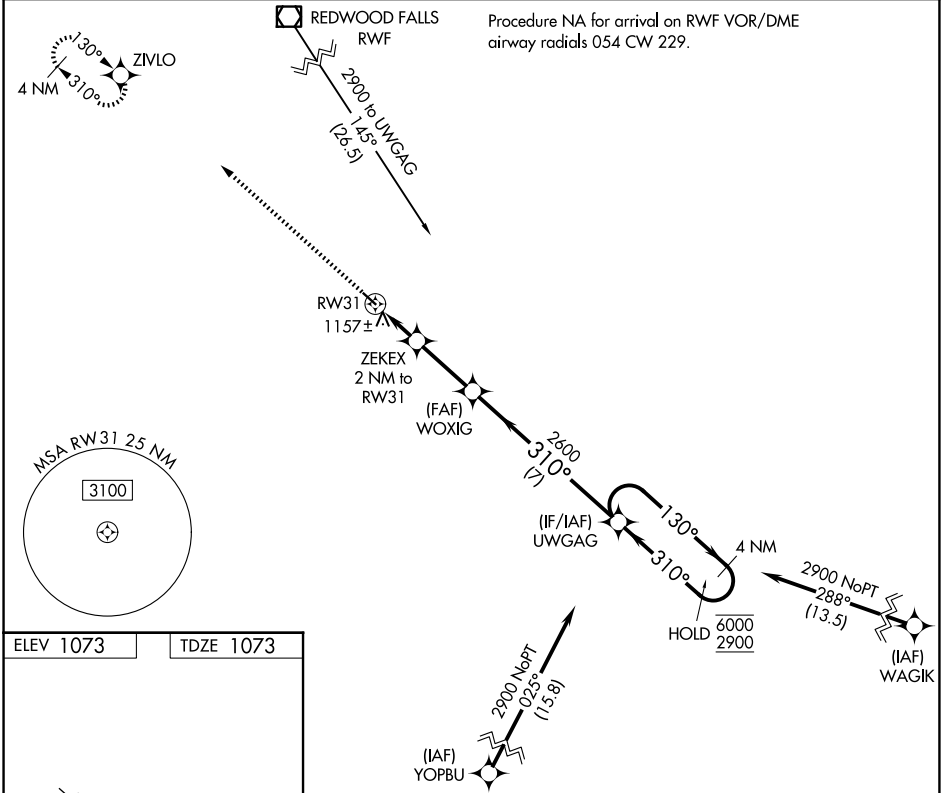

APP CRS 310°	Rwy Ldg TDZE Apt Elev	3402 1073 1073
------------------------	-----------------------------	---

RNAV (GPS) RWY 31

SPRINGFIELD MUNI (D42)

RNP APCH.	MISSED APPROACH: Climb to 2900 direct ZIVLO and hold.
NA Use Redwood Falls altimeter setting.	

RWF ASOS 126.575	MINNEAPOLIS CENTER 127.1 290.2	UNICOM 122.8 (CTAF) 0
----------------------------	--	---------------------------------

CATEGORY	A	B	C	D
LNAV MDA	1500-1	427 (500-1)	1500-1¼ 427 (500-1¼)	NA
CIRCLING	1660-1 587 (600-1)	1820-1 747 (800-1)	1820-2¼ 747 (800-2¼)	NA

NC-1, 14 MAY 2026 to 11 JUN 2026

NC-1, 14 MAY 2026 to 11 JUN 2026