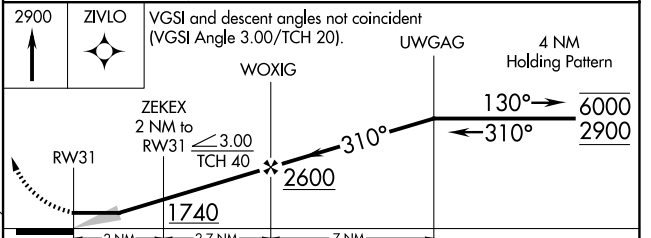

APP CRS 310°	Rwy Ldg TDZE Apt Elev	3402 1073 1073
------------------------	-----------------------------	---

RNAV (GPS) RWY 31

SPRINGFIELD MUNI (D42)

RNP APCH.	MISSED APPROACH: Climb to 2900 direct ZIVLO and hold.
NA Use Redwood Falls altimeter setting.	

RWF ASOS 126.575	MINNEAPOLIS CENTER 127.1 290.2	UNICOM 122.8 (CTAF) 0
----------------------------	--	---------------------------------

CATEGORY	A	B	C	D
LNAV MDA	1500-1	427 (500-1)	1500-1¼ 427 (500-1¼)	NA
CIRCLING	1660-1 587 (600-1)	1820-1 747 (800-1)	1820-2¼ 747 (800-2¼)	NA