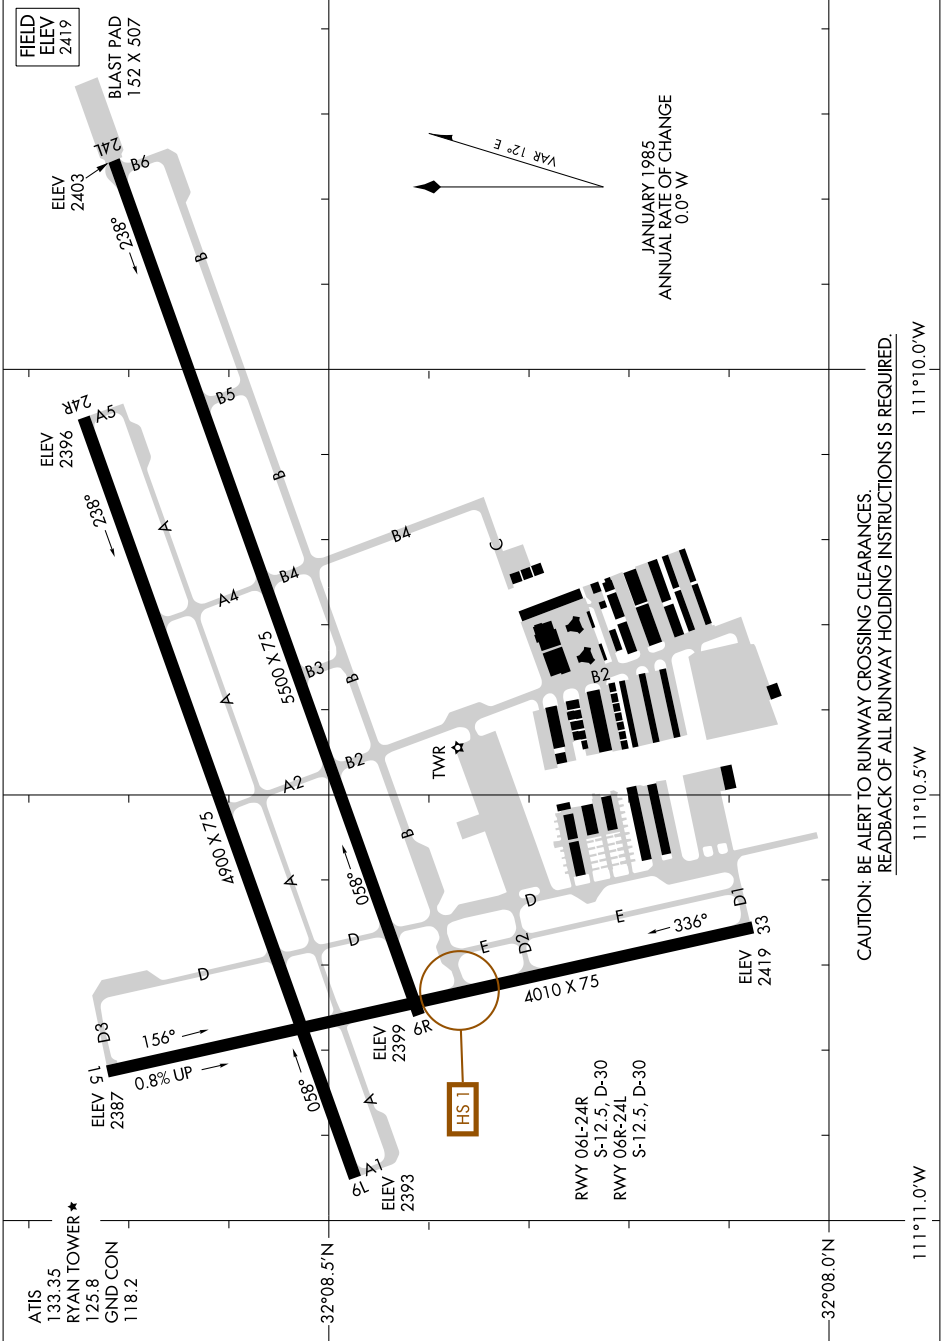

# AIRPORT DIAGRAM

AL-6513 (FAA)

RYAN FLD (RYN)  
TUCSON, ARIZONA

SW-4, 14 MAY 2026 to 11 JUN 2026

# AIRPORT DIAGRAM

TUCSON, ARIZONA  
RYAN FLD (RYN)

SW-4, 14 MAY 2026 to 11 JUN 2026