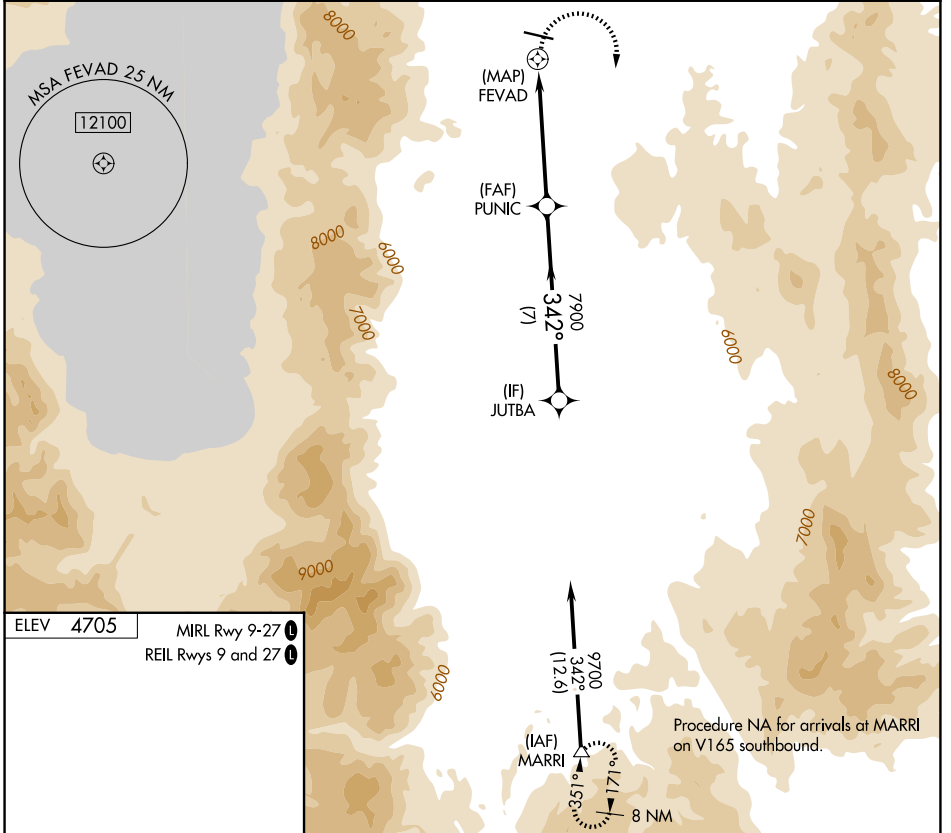

APP CRS	Rwy Ldg	N/A
342°	TDZE	N/A
	Apt Elev	4705

RNAV (GPS)-A

CARSON CITY (CXP)

RNP APCH.	Procedure NA at night. When local altimeter setting not received, use Reno/Tahoe Inlt altimeter setting and increase all MDA 540 feet. Circling NA north of Rwy 9-27.	MISSED APPROACH: Climbing right turn to 13400 direct MARRI and hold, continue climb-in-hold to 13400.
⚠ NA ❄ -18°C		

AWOS-3PT 119.925	NORCAL APP CON 119.2 279.55	UNICOM 123.0 (CTAF) 0
----------------------------	---------------------------------------	---------------------------------

SW-4, 14 MAY 2026 to 11 JUN 2026

SW-4, 14 MAY 2026 to 11 JUN 2026