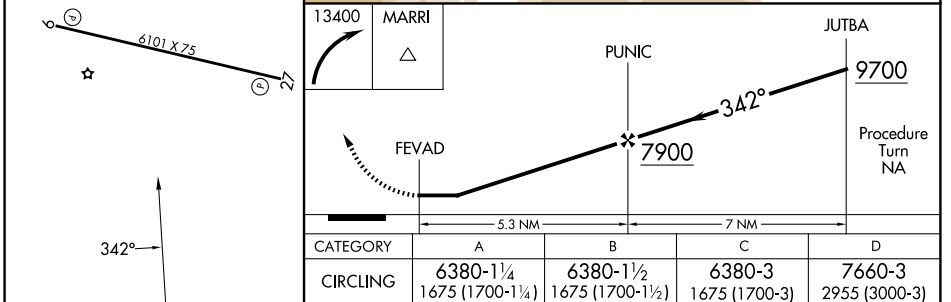

APP CRS	Rwy Ldg	N/A
342°	TDZE	N/A
	Apt Elev	4705

RNAV (GPS)-A

CARSON CITY (CXP)

RNP APCH.	Procedure NA at night. When local altimeter setting not received, use Reno/Tahoe Inlt altimeter setting and increase all MDA 540 feet. Circling NA north of Rwy 9-27.	MISSED APPROACH: Climbing right turn to 13400 direct MARRI and hold, continue climb-in-hold to 13400.
⚠ NA ❄ -18°C		

AWOS-3PT 119.925	NORCAL APP CON 119.2 279.55	UNICOM 123.0 (CTAF) 0

SW-4, 14 MAY 2026 to 11 JUN 2026

SW-4, 14 MAY 2026 to 11 JUN 2026