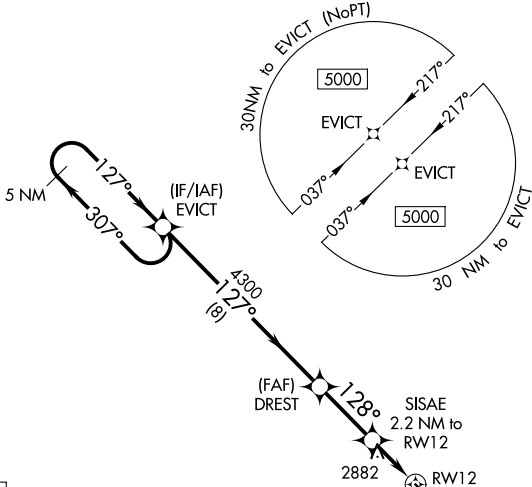

WAAS CH 90140 W12A	APP CRS 128°	Rwy Ldg 4652 TDZE 2706 Apt Elev 2706
--	------------------------	---

RNAV (GPS) RWY 12

HETTINGER/JB LINDQUIST RGNL (HEI)

⚠ For uncompensated Baro-VNAV systems, LNAV/VNAV NA below -20°C (-4°F) or above 54°C (130°F). DME/DME RNP-0.3 NA. Circling NA northeast of Rwy 12-30. Circling NA to Rwys 17 and 35.

MISSED APPROACH: Climb to 3200, then climbing right turn to 9000 direct JELRO and hold, continue climb-in-hold to 9000.

ASOS 119.925	MINNEAPOLIS CENTER 124.25 236.825	UNICOM 122.8 (CTAF)
------------------------	---	-------------------------------

ELEV 2706	TDZE 2706
-----------	-----------

CATEGORY	A	B	C	D
LPV DA	2956-1		250 (300-1)	
LNAV/VNAV DA	3168-1½		462 (500-1½)	
LNAV MDA	3140-1	434 (500-1)	3140-1¼	434 (500-1¼)
CIRCLING	3180-1 474 (500-1)	3240-1 534 (600-1)	3240-1½ 534 (600-1½)	3460-2½ 754 (800-2½)