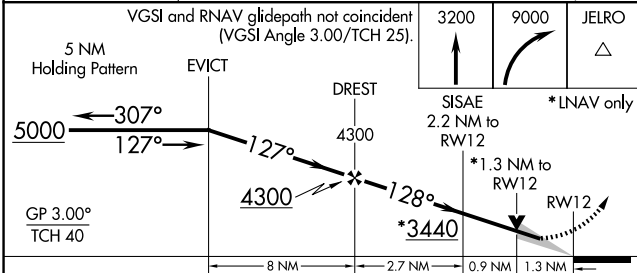

ELEV 2706	TDZE 2706