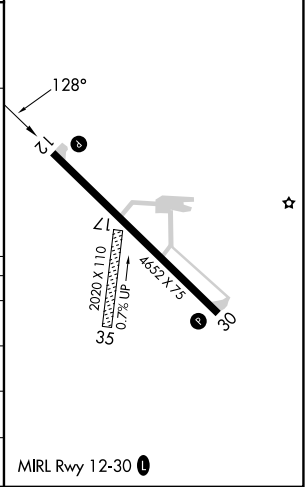

WAAS CH 90140 W12A	APP CRS 128°	Rwy Ldg 4652 TDZE 2706 Apt Elev 2706
--	------------------------	---

RNAV (GPS) RWY 12

HETTINGER/JB LINDQUIST RGNL (HEI)

⚠ For uncompensated Baro-VNAV systems, LNAV/VNAV NA below -20°C (-4°F) or above 54°C (130°F). DME/DME RNP-0.3 NA. Circling NA northeast of Rwy 12-30. Circling NA to Rwys 17 and 35.

MISSED APPROACH: Climb to 3200, then climbing right turn to 9000 direct JELRO and hold, continue climb-in-hold to 9000.

ASOS 119.925	MINNEAPOLIS CENTER 124.25 236.825	UNICOM 122.8 (CTAF)
------------------------	---	-------------------------------

ELEV 2706	TDZE 2706
-----------	-----------

CATEGORY	A	B	C	D
LPV DA	2956-1		250 (300-1)	
LNAV/VNAV DA	3168-1½		462 (500-1½)	
LNAV MDA	3140-1	434 (500-1)	3140-1¼	434 (500-1¼)
CIRCLING	3180-1 474 (500-1)	3240-1 534 (600-1)	3240-1½ 534 (600-1½)	3460-2½ 754 (800-2½)