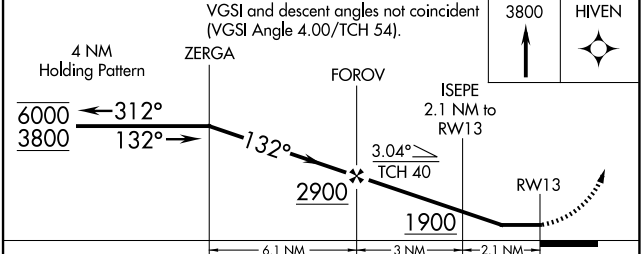

APP CRS	Rwy Ldg	3401
132°	TDZE	1206
	Apt Elev	1206

RNAV (GPS) RWY 13

EMMETSBURG MUNI (E.G.Q)

RNP APCH - GPS.		MISSED APPROACH: Climb to 3800 direct HIVEN and hold.
▼ Rwy 13 helicopter visibility reduction below 1 SM NA. Procedure NA at night. ▲ NA Use AXA altimeter setting, when not received, use EST altimeter setting, and increase all MDAs 20 feet.		
AXA AWOS-3 118.475	MINNEAPOLIS CENTER 127.75 257.7	UNICOM 122.8 (CTAF) 0

ELEV 1206	TDZE 1206
-----------	-----------

CATEGORY	A	B	C	D
LNVA MDA	1620-1	414 (500-1)		NA
CIRCLING	1780-1 574 (600-1)	1840-1 634 (700-1)		NA

NC-3, 14 MAY 2026 to 11 JUN 2026

NC-3, 14 MAY 2026 to 11 JUN 2026