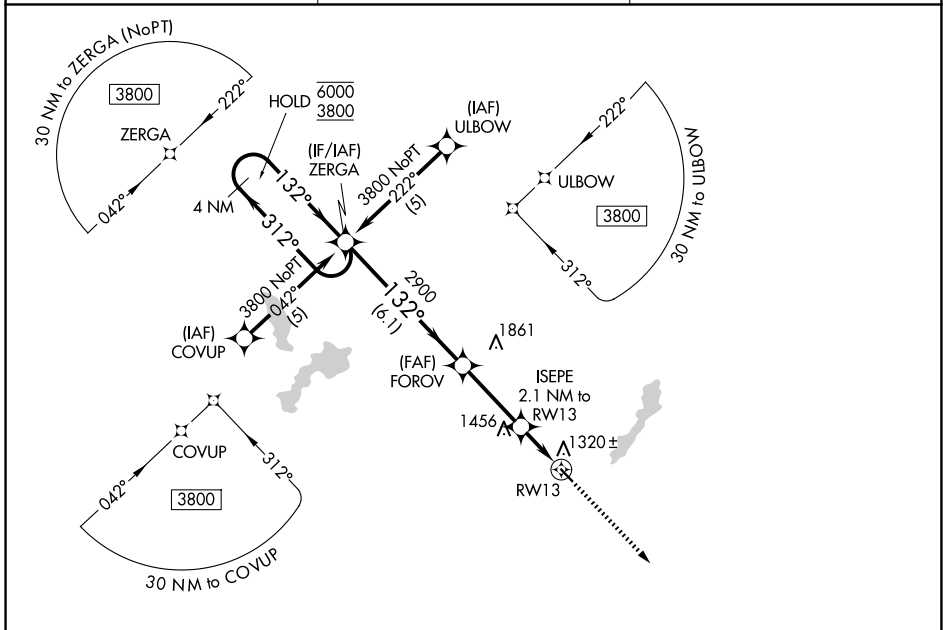

APP CRS	Rwy Ldg	3401
132°	TDZE	1206
	Apt Elev	1206

RNAV (GPS) RWY 13

EMMETSBURG MUNI (E.G.Q)

RNP APCH - GPS.		MISSED APPROACH: Climb to 3800 direct HIVEN and hold.
▼ Rwy 13 helicopter visibility reduction below 1 SM NA. Procedure NA at night. ▲ NA Use AXA altimeter setting, when not received, use EST altimeter setting, and increase all MDAs 20 feet.		
AXA AWOS-3 118.475	MINNEAPOLIS CENTER 127.75 257.7	UNICOM 122.8 (CTAF) 0

ELEV 1206	TDZE 1206
-----------	-----------

CATEGORY	A	B	C	D
LNVA MDA	1620-1	414 (500-1)		NA
CIRCLING	1780-1 574 (600-1)	1840-1 634 (700-1)		NA

NC-3, 14 MAY 2026 to 11 JUN 2026

NC-3, 14 MAY 2026 to 11 JUN 2026