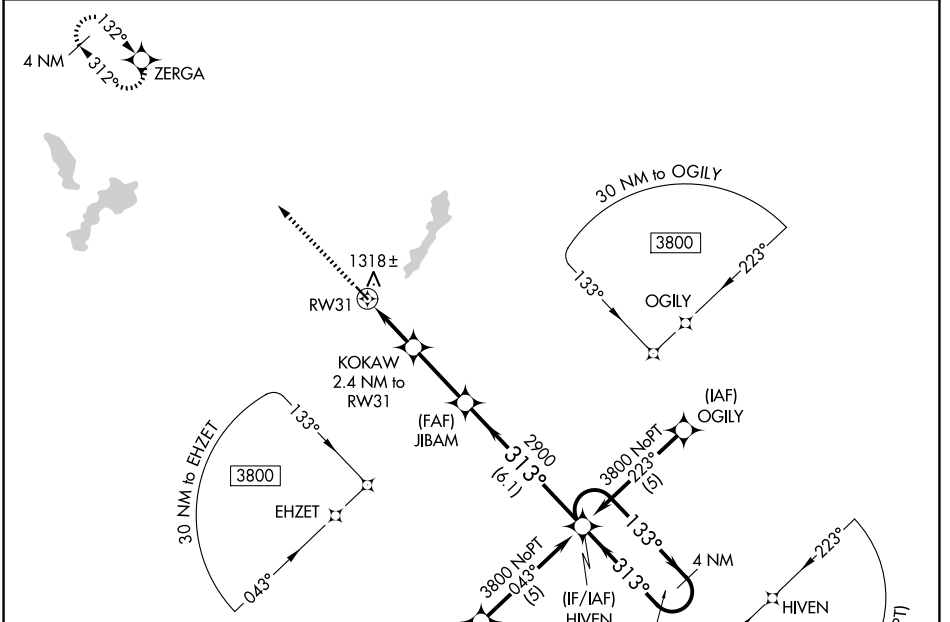

APP CRS	Rwy Ldg	3401
313°	TDZE	1206
	Apt Elev	1206

RNAV (GPS) RWY 31

EMMETSBURG MUNI (EGG)

RNP APCH - GPS.		MISSED APPROACH: Climb to 3800 direct ZERGA and hold.
<p>▼ Rwy 31 helicopter visibility reduction below 3/4 SM NA. Circling Rwy 13 NA at night. Use AXA altimeter setting, when not received, use EST altimeter setting, and increase all MDAs 20 feet.</p> <p>▲ NA</p>		

AXA AWOS-3 118.475	MINNEAPOLIS CENTER 127.75 257.7	UNICOM 122.8 (CTAF)
------------------------------	---	-------------------------------

ELEV 1206	TDZE 1206
-----------	-----------

3800	ZERGA	KOKAW 2.4 NM to RW31	JIBAM	HIVEN	4 NM Holding Pattern
			2900		
		2000			
		2.4 NM	2.7 NM	6.1 NM	
			313°	133°	6000
				313°	3800

CATEGORY	A	B	C	D
LNVA MDA	1620-1	414 (500-1)		NA
CIRCLING	1780-1 574 (600-1)	1840-1 634 (700-1)		NA

NC-3, 14 MAY 2026 to 11 JUN 2026

NC-3, 14 MAY 2026 to 11 JUN 2026