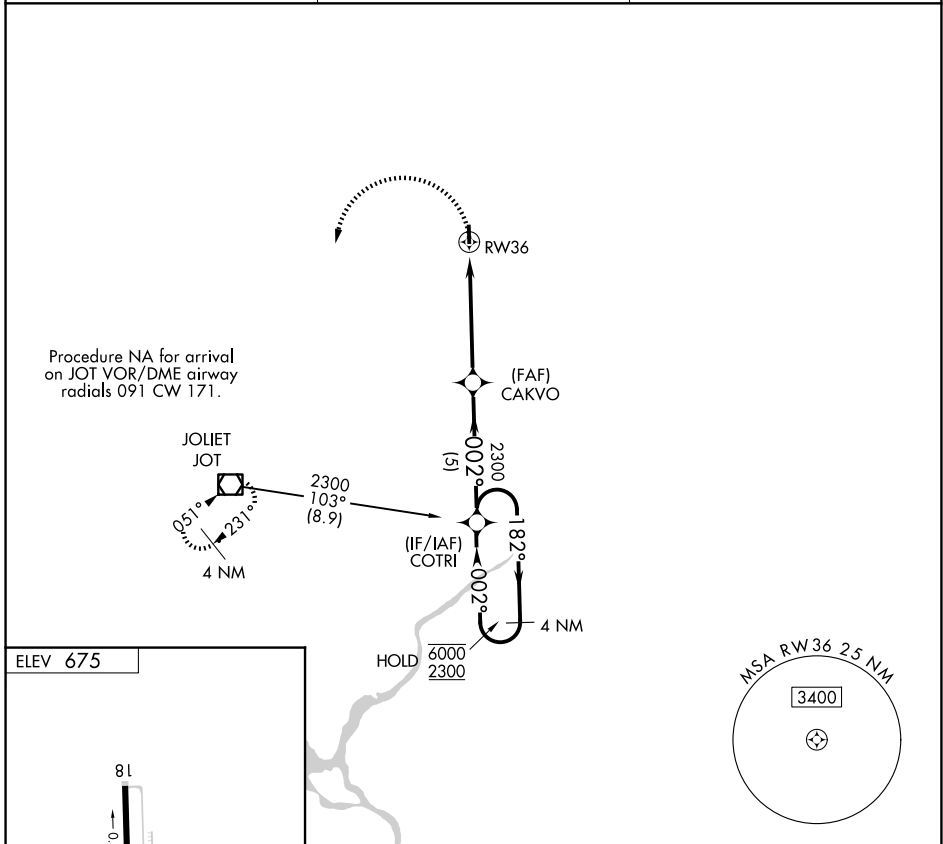

APP CRS 002°	Rwy Ldg TDZE Apt Elev	N/A N/A 675
------------------------	-----------------------------	--

RNAV (GPS)-B
BOLINGBROOK'S CLOW INTL (1C5)

RNP APCH.		MISSED APPROACH: Climbing left turn to 2300 direct JOT VOR/DME and hold.
Procedure NA at night. Use Lewis University altimeter setting.		
LOT AWOS-3PT 126.675	CHICAGO APP CON 119.35 354.075	CTAF 122.9

CATEGORY	A	B	C	D
CIRCLING	1160-1 485 (500-1)	1220-1 545 (600-1)	NA	

EC-3, 14 MAY 2026 to 11 JUN 2026

EC-3, 14 MAY 2026 to 11 JUN 2026