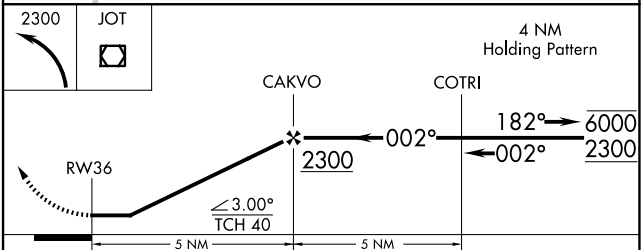

APP CRS 002°	Rwy Ldg TDZE Apt Elev	N/A N/A 675
------------------------	-----------------------------	--

RNAV (GPS)-B
BOLINGBROOK'S CLOW INTL (1C5)

RNP APCH.		MISSED APPROACH: Climbing left turn to 2300 direct JOT VOR/DME and hold.
Procedure NA at night. Use Lewis University altimeter setting.		
LOT AWOS-3PT 126.675	CHICAGO APP CON 119.35 354.075	CTAF 122.9