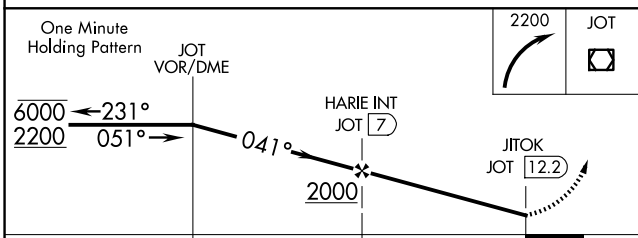

VOR/DME JOT 112.3 Chan 70	APP CRS 041°	Rwy Ldg TDZE Apt Elev	N/A N/A 675
---	------------------------	--------------------------	--

VOR-A

BOLINGBROOK'S CLOW INTL (1C5)

<p>NA Procedure NA at night. Use Lewis University altimeter setting.</p>	<p>MISSED APPROACH: Climbing right turn to 2200 direct JOT VOR/DME and hold.</p>	
<p>LOT AWOS-3PT 126.675</p>	<p>CHICAGO APP CON 119.35 354.075</p>	<p>CTAF 122.9</p>

CATEGORY	A	B	C	D	FAF to MAP 5.2 NM					
CIRCLING	1180-1 505 (600-1)	1220-1 545 (600-1)	NA		Knots	60	90	120	150	180
					Min:Seq	5:12	3:28	2:36	2:05	1:44

EC-3, 14 MAY 2026 to 11 JUN 2026

EC-3, 14 MAY 2026 to 11 JUN 2026