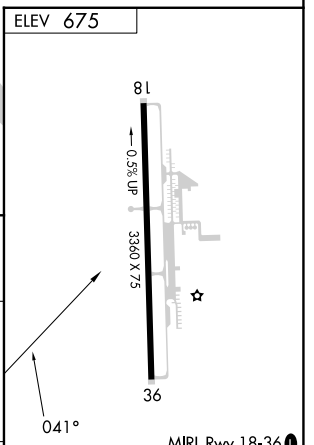

VOR/DME JOT 112.3 Chan 70	APP CRS 041°	Rwy Ldg TDZE Apt Elev	N/A N/A 675
---	------------------------	--------------------------	--

VOR-A

BOLINGBROOK'S CLOW INTL (1C5)

<p>NA Procedure NA at night. Use Lewis University altimeter setting.</p>	<p>MISSED APPROACH: Climbing right turn to 2200 direct JOT VOR/DME and hold.</p>	
<p>LOT AWOS-3PT 126.675</p>	<p>CHICAGO APP CON 119.35 354.075</p>	<p>CTAF 122.9</p>

CATEGORY	A	B	C	D	FAF to MAP 5.2 NM					
CIRCLING	1180-1 505 (600-1)	1220-1 545 (600-1)	NA		Knots	60	90	120	150	180
					Min:Seq	5:12	3:28	2:36	2:05	1:44

EC-3, 14 MAY 2026 to 11 JUN 2026

EC-3, 14 MAY 2026 to 11 JUN 2026