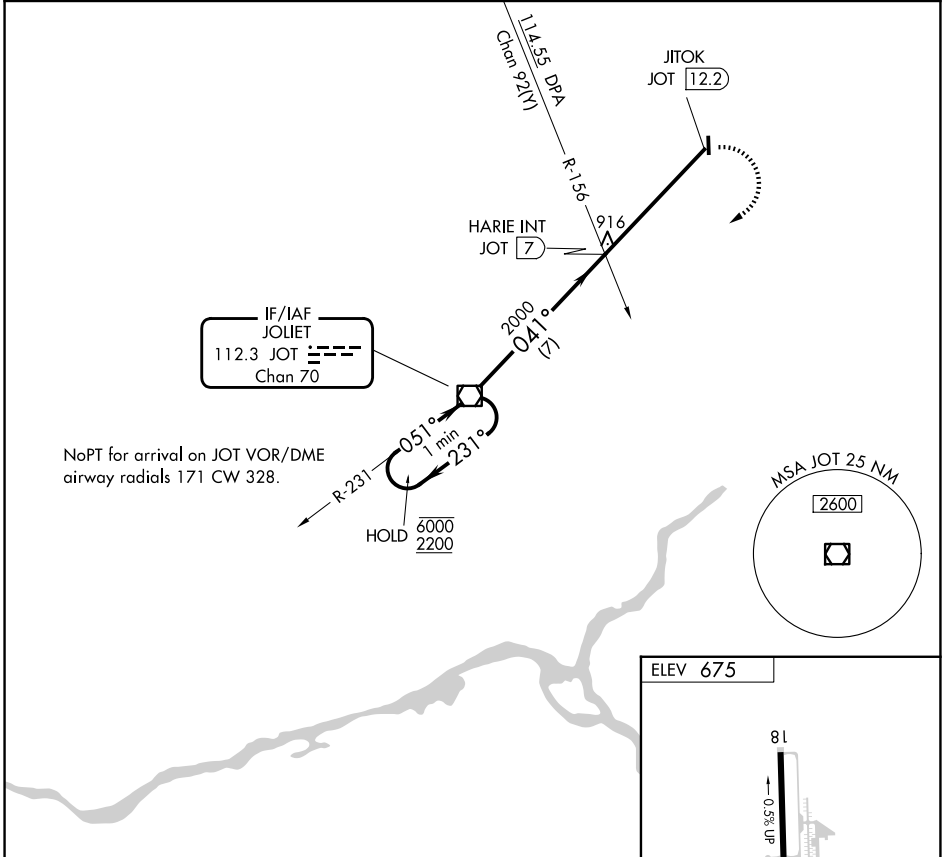

VOR/DME JOT 112.3 Chan 70	APP CRS 041°	Rwy Ldg TDZE Apt Elev	N/A N/A 675
---	------------------------	--------------------------	--

VOR-A

BOLINGBROOK'S CLOW INTL (1C5)

<p>NA Procedure NA at night. Use Lewis University altimeter setting.</p>	<p>MISSED APPROACH: Climbing right turn to 2200 direct JOT VOR/DME and hold.</p>	
<p>LOT AWOS-3PT 126.675</p>	<p>CHICAGO APP CON 119.35 354.075</p>	<p>CTAF 122.9</p>

CATEGORY	A	B	C	D	FAF to MAP 5.2 NM					
CIRCLING	1180-1 505 (600-1)	1220-1 545 (600-1)	NA		Knots	60	90	120	150	180
					Min:Seq	5:12	3:28	2:36	2:05	1:44

EC-3, 14 MAY 2026 to 11 JUN 2026

EC-3, 14 MAY 2026 to 11 JUN 2026