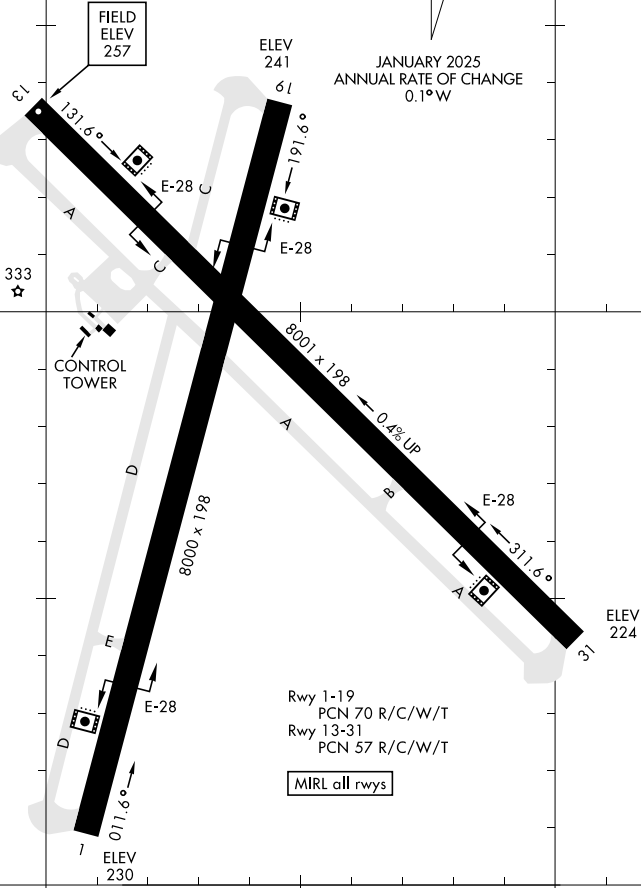

AIRPORT DIAGRAM

[USN]

ORANGE GROVE NALF (KNOG)

ORANGE GROVE, TEXAS

ATIS ★ 254.35
 TOWER ★
 128.4 281.425
 GND CON
 229.4

Rwy 1-19
 PCN 70 R/C/W/T
 Rwy 13-31
 PCN 57 R/C/W/T

SC-3, 14 MAY 2026 to 11 JUN 2026

SC-3, 14 MAY 2026 to 11 JUN 2026

AIRPORT DIAGRAM

ORANGE GROVE, TEXAS
ORANGE GROVE NALF (KNOG)