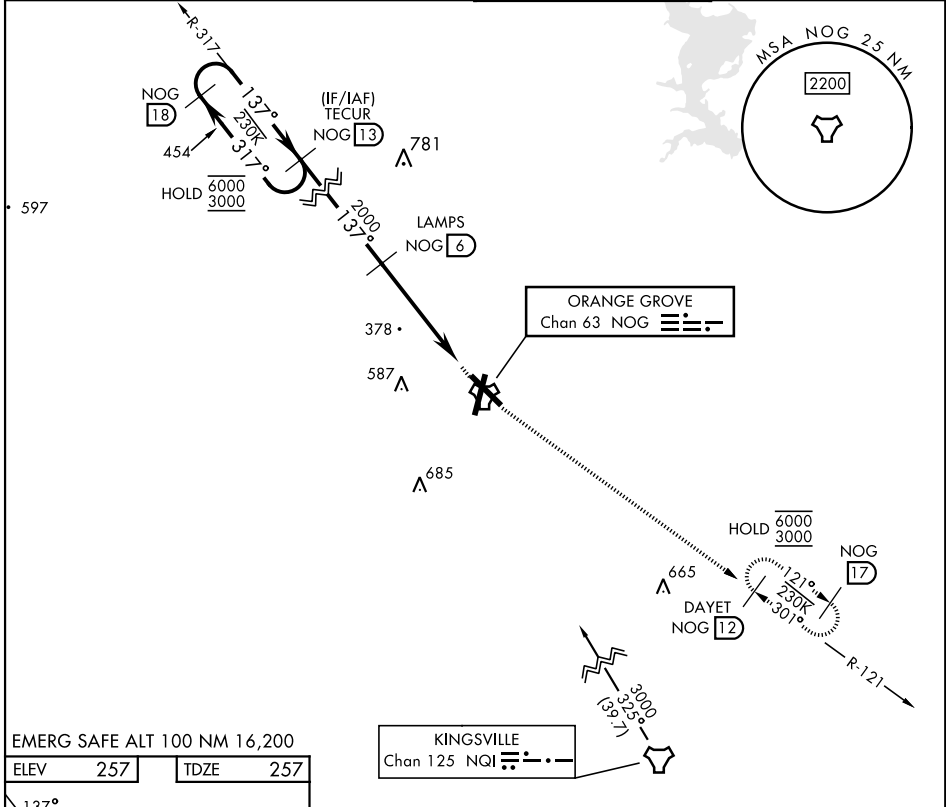

TACAN Z RWY 13

ORANGE GROVE NALF (KNOG)

TACAN Chan 63	NOG 137°	APCH CRS 137°	Rwy Idg 8001
			TDZE 257
			Arpt Elev 257

[USN]

MISSED APPROACH: Climb to 700 then climbing left turn to 3000 and intercept NOG TACAN R-121 to DAYET and hold.

ATIS ★ 254.35	KINGSVILLE APP CON 119.90 290.45	TOWER ★ 128.4 281.425	GND CON 229.4
-------------------------	--	---------------------------------	-------------------------

EMERG SAFE ALT 100 NM 16,200

ELEV	257	TDZE	257
------	-----	------	-----

MIRL all rwys

CATEGORY	A	B	C	D
S-13	640-1 383 (400-1)		640-1½ 383 (400-1½)	
CIRCLING	720-1 463 (500-1)		920-1¾ 663 (700-1¾)	1000-2½ 743 (800-2½)

TACAN Z RWY 13

SC-3, 14 MAY 2026 to 11 JUN 2026

SC-3, 14 MAY 2026 to 11 JUN 2026