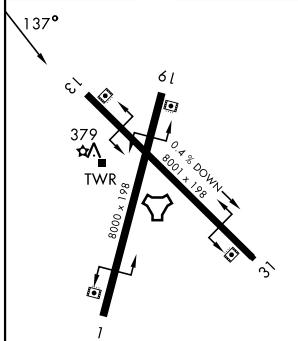

TACAN Z RWY 13

ORANGE GROVE NALF (KNOG)

TACAN Chan 63	NOG 137°	APCH CRS 137°	Rwy Idg 8001
			TDZE 257
			Arpt Elev 257

[USN]

MISSED APPROACH: Climb to 700 then climbing left turn to 3000 and intercept NOG TACAN R-121 to DAYET and hold.

ATIS ★ 254.35	KINGSVILLE APP CON 119.90 290.45	TOWER ★ 128.4 281.425	GND CON 229.4
-------------------------	--	---------------------------------	-------------------------

EMERG SAFE ALT 100 NM 16,200

ELEV	257	TDZE	257
------	-----	------	-----

MIRL all rwys

CATEGORY	A	B	C	D
S-13	640-1 383 (400-1)		640-1½ 383 (400-1½)	
CIRCLING	720-1 463 (500-1)		920-1¾ 663 (700-1¾)	1000-2½ 743 (800-2½)

TACAN Z RWY 13

SC-3, 14 MAY 2026 to 11 JUN 2026

SC-3, 14 MAY 2026 to 11 JUN 2026