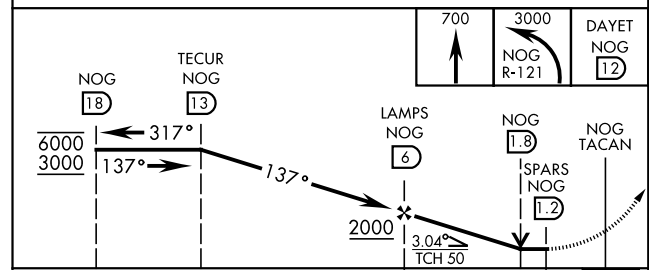

TACAN Z RWY 13

ORANGE GROVE NALF (KNOG)

TACAN Chan 63	NOG 137°	APCH CRS 137°	Rwy Idg 8001
			TDZE 257
			Arpt Elev 257

[USN]

MISSED APPROACH: Climb to 700 then climbing left turn to 3000 and intercept NOG TACAN R-121 to DAYET and hold.

ATIS ★ 254.35	KINGSVILLE APP CON 119.90 290.45	TOWER ★ 128.4 281.425	GND CON 229.4
-------------------------	--	---------------------------------	-------------------------

EMERG SAFE ALT 100 NM 16,200

ELEV	257	TDZE	257
------	-----	------	-----

MIRL all rwys

CATEGORY	A	B	C	D
S-13	640-1 383 (400-1)		640-1½ 383 (400-1½)	
CIRCLING	720-1 463 (500-1)		920-1¾ 663 (700-1¾)	1000-2½ 743 (800-2½)

TACAN Z RWY 13

SC-3, 14 MAY 2026 to 11 JUN 2026

SC-3, 14 MAY 2026 to 11 JUN 2026