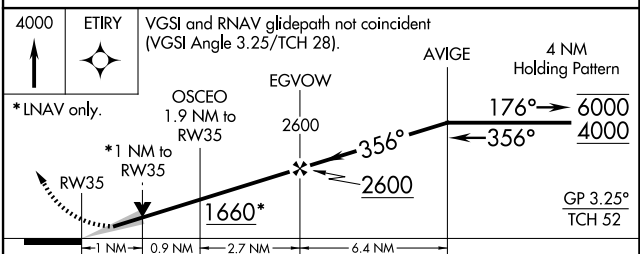

WAAS CH 62925 W35A	APP CRS 356°	Rwy Ldg TDZE Apt Elev	4500 966 966
--	------------------------	-----------------------------	---

RNAV (GPS) RWY 35

OTTAWA MUNI (OWI)

RNP APCH.	MISSED APPROACH: Climb to 4000 direct ETIRY and hold, continue climb-in-hold to 4000.
-----------	---

AWOS-3PT 118.25	KANSAS CITY CENTER 127.725 270.25	UNICOM 122.8 (CTAF) 0
---------------------------	---	---------------------------------

CATEGORY	A	B	C	D
LPV DA	1216-1	250 (300-1)		NA
LNAV/ VNAV DA	1216-1	250 (300-1)		NA
LNAV MDA	1320-1	354 (400-1)		NA
CIRCLING	1500-1	534 (600-1)	1760-2¼ 794 (800-2¼)	NA