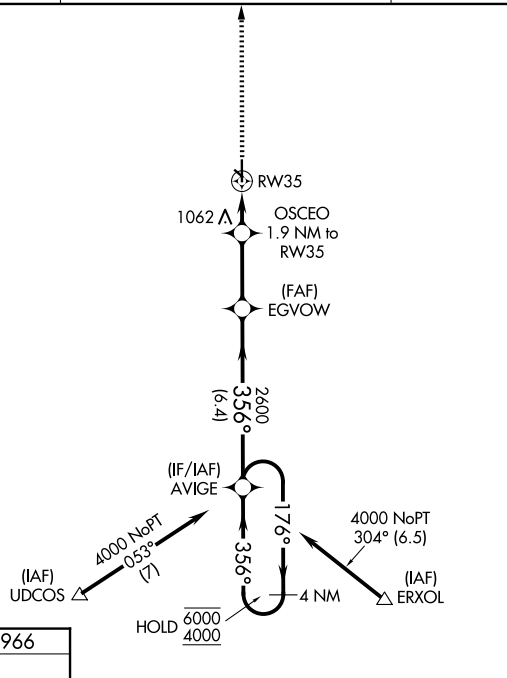

WAAS CH 62925 W35A	APP CRS 356°	Rwy Ldg TDZE Apt Elev	4500 966 966
--	------------------------	-----------------------------	---

RNAV (GPS) RWY 35

OTTAWA MUNI (OWI)

RNP APCH.	MISSED APPROACH: Climb to 4000 direct ETIRY and hold, continue climb-in-hold to 4000.
-----------	---

AWOS-3PT 118.25	KANSAS CITY CENTER 127.725 270.25	UNICOM 122.8 (CTAF) 0
---------------------------	---	---------------------------------

CATEGORY	A	B	C	D
LPV DA	1216-1	250 (300-1)		NA
LNAV/ VNAV DA	1216-1	250 (300-1)		NA
LNAV MDA	1320-1	354 (400-1)		NA
CIRCLING	1500-1	534 (600-1)	1760-2¼ 794 (800-2¼)	NA