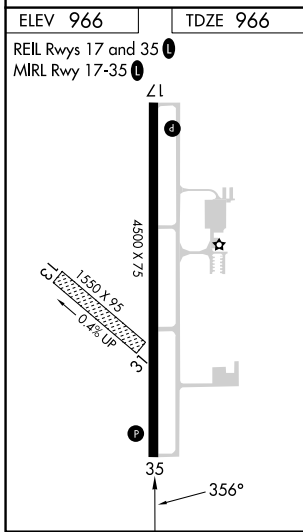

WAAS CH 62925 W35A	APP CRS 356°	Rwy Ldg TDZE Apt Elev	4500 966 966

RNAV (GPS) RWY 35

OTTAWA MUNI (OWI)

RNP APCH.	MISSED APPROACH: Climb to 4000 direct ETIRY and hold, continue climb-in-hold to 4000.

AWOS-3PT 118.25	KANSAS CITY CENTER 127.725 270.25	UNICOM 122.8 (CTAF) 0

CATEGORY	A	B	C	D
LPV DA	1216-1	250 (300-1)		NA
LNAV/ VNAV DA	1216-1	250 (300-1)		NA
LNAV MDA	1320-1	354 (400-1)		NA
CIRCLING	1500-1	534 (600-1)	1760-2¼ 794 (800-2¼)	NA

NC-2, 14 MAY 2026 to 11 JUN 2026

NC-2, 14 MAY 2026 to 11 JUN 2026