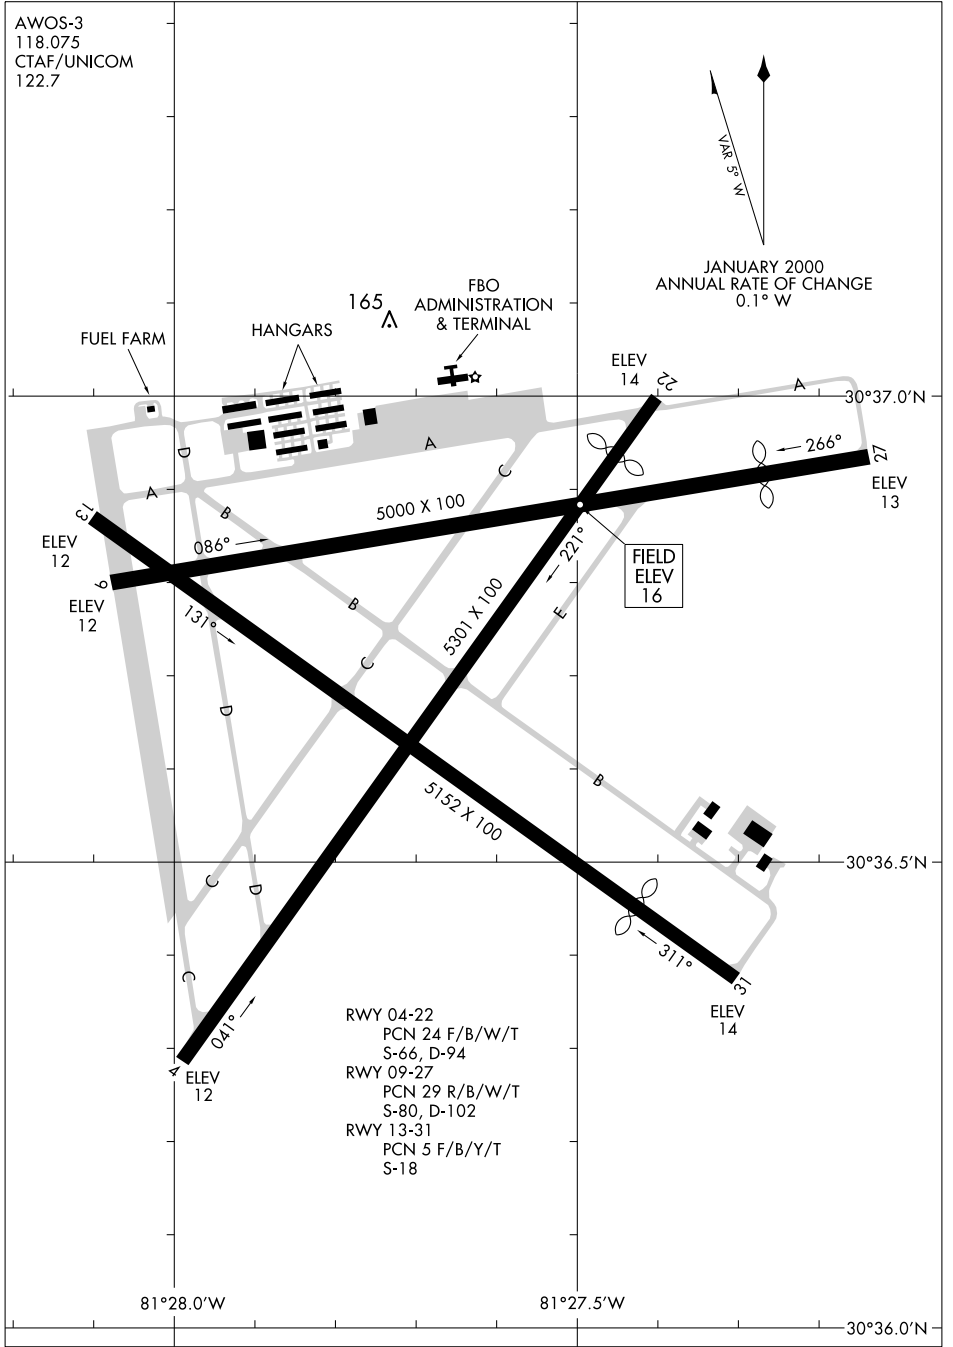

26134

AIRPORT DIAGRAM

AL-6597 (FAA)

FERNANDINA BEACH MUNI (FHB)
FERNANDINA BEACH, FLORIDA

AWOS-3
118.075
CTAF/UNICOM
122.7

SE-3, 14 MAY 2026 to 11 JUN 2026

SE-3, 14 MAY 2026 to 11 JUN 2026

- RWY 04-22
PCN 24 F/B/W/T
S-66, D-94
- RWY 09-27
PCN 29 R/B/W/T
S-80, D-102
- RWY 13-31
PCN 5 F/B/Y/T
S-18

AIRPORT DIAGRAM

26134

FERNANDINA BEACH, FLORIDA
FERNANDINA BEACH MUNI (FHB)