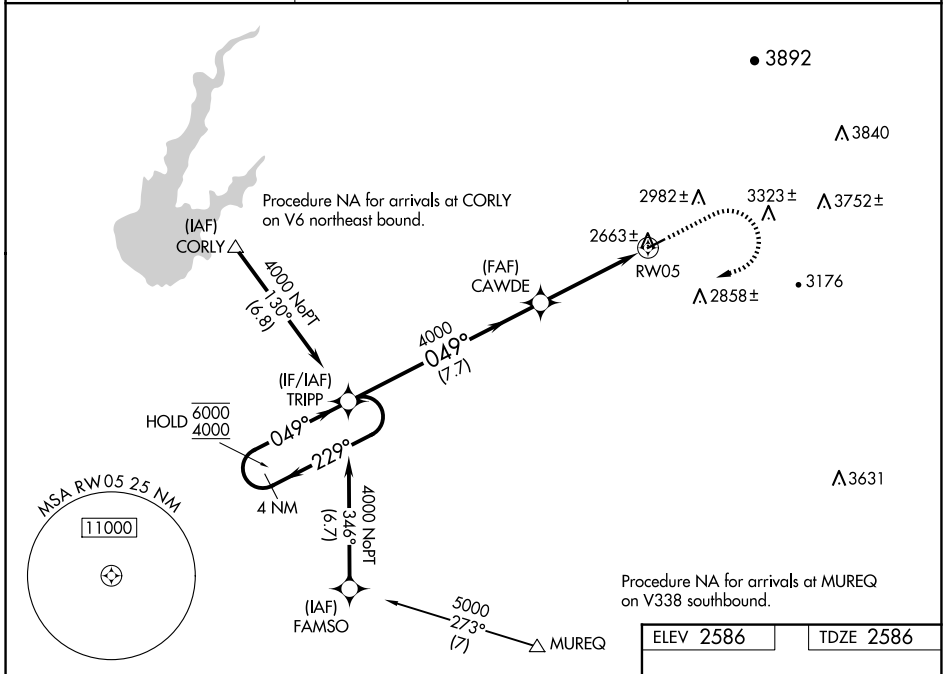

WAAS CH 78324 W05A	APP CRS 049°	Rwy Idg TDZE Apt Elev	3914 2586 2586
--	------------------------	-----------------------------	---

RNAV (GPS) RWY 5

PLACERVILLE (P.V.F.)

RNP APCH - GPS.

⚠ Circling NA northwest of Rwy 5-23. For uncompensated Baro-VNAV systems, LNAV/VNAV NA below -20°C or above 54°C.

⚠ MISSED APPROACH: Climb to 3200 then climbing right turn to 4500 direct TRIPP and hold.

AWOS-3 128.125	NORCAL APP CON 127.4 317.5	UNICOM 122.8 (CTAF)
--------------------------	--------------------------------------	-------------------------------

VGSI and RNAV glidepath not coincident (VGSI Angle 3.00/TCH 22).

ELEV 2586	TDZE 2586
-----------	-----------

CATEGORY	A	B	C	D
LPV DA	2966-1	380 (400-1)		NA
LNAV/VNAV DA	2970-1½	384 (400-1½)		NA
LNAV MDA	3080-1	494 (500-1)		NA
CIRCLING	3180-1 594 (600-1)	3440-1¼ 854 (900-1¼)		NA

SW-2, 14 MAY 2026 to 11 JUN 2026

SW-2, 14 MAY 2026 to 11 JUN 2026