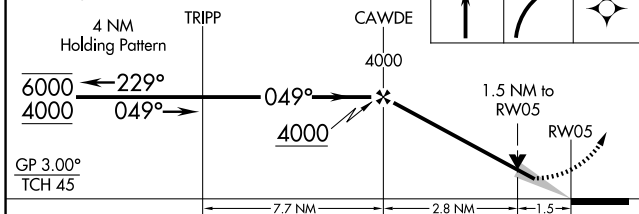

WAAS CH 78324 W05A	APP CRS 049°	Rwy Idg TDZE Apt Elev	3914 2586 2586

RNAV (GPS) RWY 5

PLACERVILLE (P.V.F.)

RNP APCH - GPS.

⚠ Circling NA northwest of Rwy 5-23. For uncompensated Baro-VNAV systems, LNAV/VNAV NA below -20°C or above 54°C.

⚠ MISSED APPROACH: Climb to 3200 then climbing right turn to 4500 direct TRIPP and hold.

AWOS-3 128.125	NORCAL APP CON 127.4 317.5	UNICOM 122.8 (CTAF)

VGSI and RNAV glidepath not coincident (VGSI Angle 3.00/TCH 22).

ELEV 2586	TDZE 2586

CATEGORY	A	B	C	D
LPV DA	2966-1	380 (400-1)		NA
LNAV/VNAV DA	2970-1½	384 (400-1½)		NA
LNAV MDA	3080-1	494 (500-1)		NA
CIRCLING	3180-1 594 (600-1)	3440-1¼ 854 (900-1¼)		NA

SW-2, 14 MAY 2026 to 11 JUN 2026

SW-2, 14 MAY 2026 to 11 JUN 2026