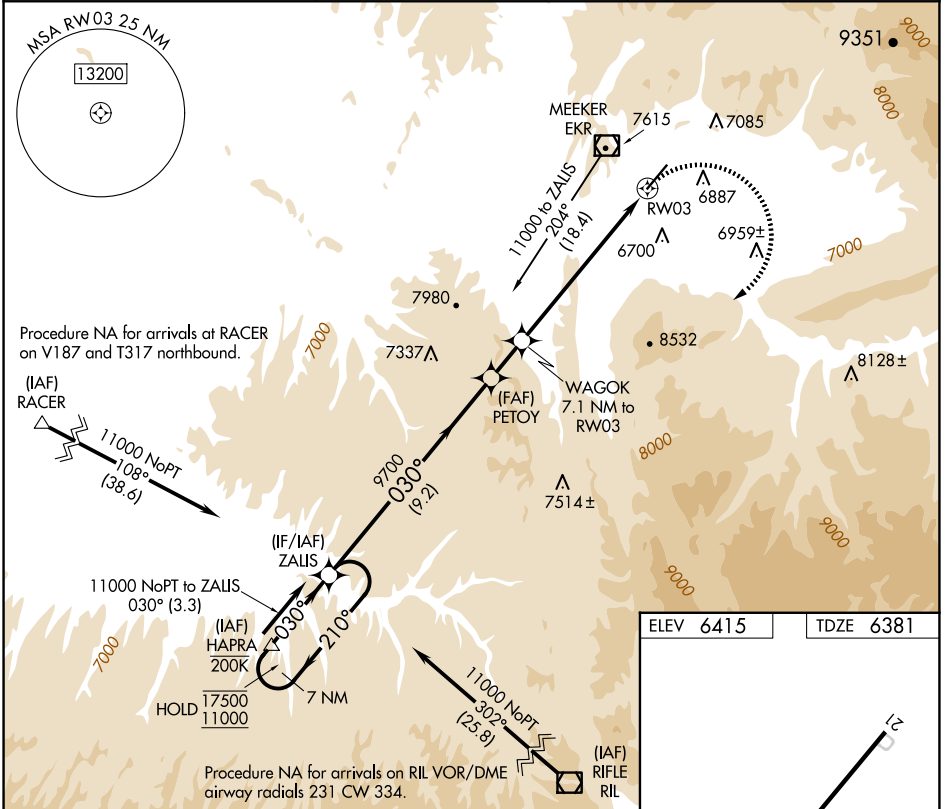

APP CRS	Rwy Ldg	6503
030°	TDZE	6381
	Apt Elev	6415

RNAV (GPS) RWY 3

MEEKER COULTER FLD (EEO)

RNP APCH - GPS.	MISSED APPROACH: Climbing right turn to 11000 direct ZALIS and hold.
<p>▼ Rwy 3 helicopter visibility reduction below 3/4 SM NA.</p> <p>❄ -22°C</p>	

ASOS 135.525	DENVER CENTER 134.5 327.8	UNICOM 122.8 (CTAF)
------------------------	-------------------------------------	-------------------------------

ELEV 6415	TDZE 6381
-----------	-----------

CATEGORY	A	B	C	D
LNAV MDA	8300-1¼ 1919 (1900-1¼)	8300-1½ 1919 (1900-1½)	8300-3 1919 (1900-3)	NA

MIRL Rwy 3-21
REIL Rwys 3 and 21

SW-1, 14 MAY 2026 to 11 JUN 2026

SW-1, 14 MAY 2026 to 11 JUN 2026