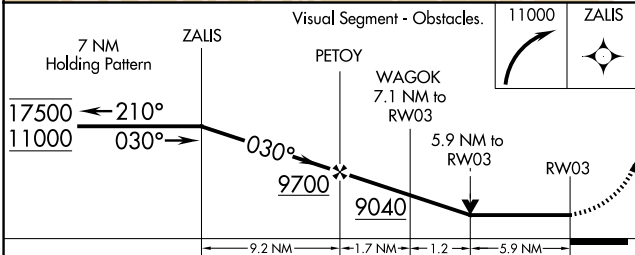

APP CRS	Rwy Ldg	6503
030°	TDZE	6381
	Apt Elev	6415

RNAV (GPS) RWY 3

MEEKER COULTER FLD (EEO)

RNP APCH - GPS.	MISSED APPROACH: Climbing right turn to 11000 direct ZALIS and hold.
<p>▼ Rwy 3 helicopter visibility reduction below 3/4 SM NA.</p> <p>❄ -22°C</p>	

ASOS 135.525	DENVER CENTER 134.5 327.8	UNICOM 122.8 (CTAF)
------------------------	-------------------------------------	-------------------------------

ELEV 6415	TDZE 6381
-----------	-----------

CATEGORY	A	B	C	D
LNAV MDA	8300-1¼ 1919 (1900-1¼)	8300-1½ 1919 (1900-1½)	8300-3 1919 (1900-3)	NA