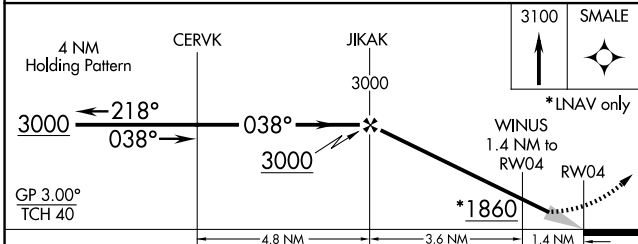

WAAS CH 99334 W04A	APP CRS 038°	Rwy Ldg TDZE Apt Elev	4204 1376 1379
--	------------------------	-----------------------------	---

RNAV (GPS) RWY 4

EL DORADO/CAPT JACK THOMAS MEML (EQA)

NA For uncompensated Baro-VNAV systems, LNAV/VNAV NA below -17°C (2°F) or above 54°C (130°F). DME/DME RNP-0.3 NA. When local altimeter setting not received, use Colonel James Jabara altimeter setting and increase all DA 51 feet and all MDA 60 feet. Baro-VNAV NA when using Colonel James Jabara altimeter setting.

MISSED APPROACH: Climb to 3100 direct SMALE and hold.

AWOS-3P 120.875	WICHITA APP CON 134.8 269.1	UNICOM 122.8 (CTAF)
---------------------------	---------------------------------------	-------------------------------