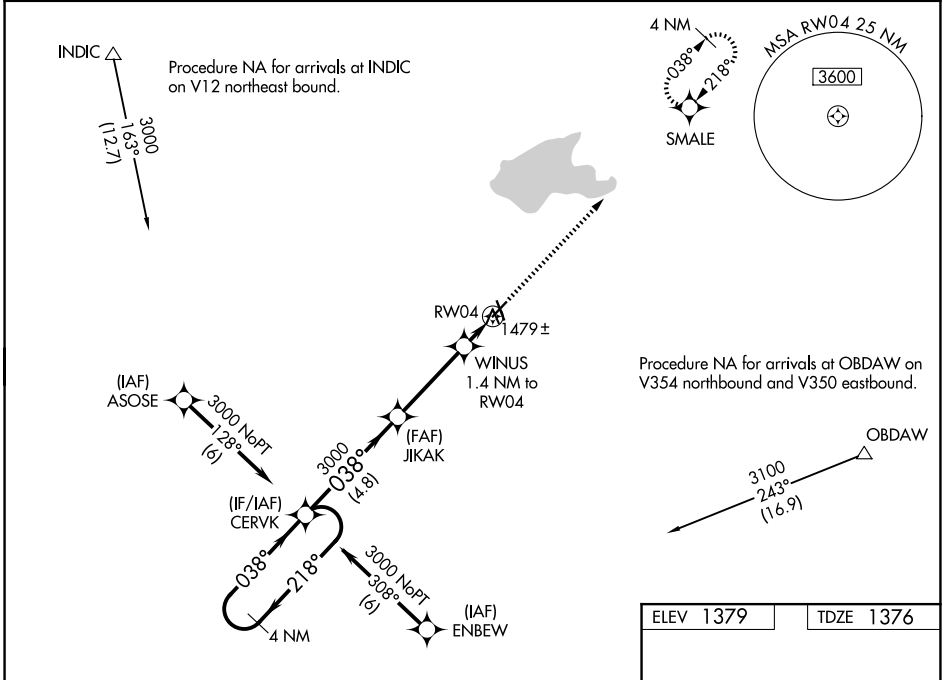

WAAS CH 99334 W04A	APP CRS 038°	Rwy Ldg TDZE Apt Elev	4204 1376 1379
--	------------------------	-----------------------------	---

RNAV (GPS) RWY 4

EL DORADO/CAPT JACK THOMAS MEML (EQA)

NA For uncompensated Baro-VNAV systems, LNAV/VNAV NA below -17°C (2°F) or above 54°C (130°F). DME/DME RNP-0.3 NA. When local altimeter setting not received, use Colonel James Jabara altimeter setting and increase all DA 51 feet and all MDA 60 feet. Baro-VNAV NA when using Colonel James Jabara altimeter setting.

MISSED APPROACH: Climb to 3100 direct SMALE and hold.

AWOS-3P 120.875	WICHITA APP CON 134.8 269.1	UNICOM 122.8 (CTAF)
---------------------------	---------------------------------------	-------------------------------

CATEGORY	A	B	C	D
LPV DA	1576-1	200 (200-1)		NA
LNAV/VNAV DA	1626-1	250 (300-1)		NA
LNAV MDA	1740-1	364 (400-1)		NA
CIRCLING	1820-1 441 (500-1)	1960-1 581 (600-1)		NA

NC-2, 14 MAY 2026 to 11 JUN 2026

NC-2, 14 MAY 2026 to 11 JUN 2026