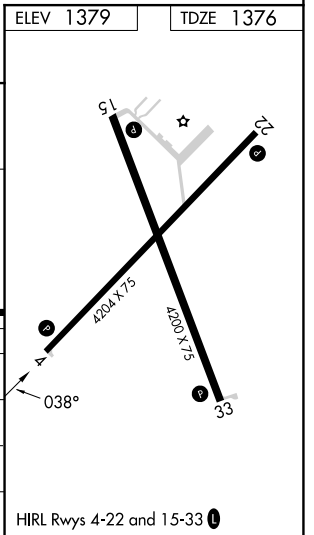

NC-2, 14 MAY 2026 to 11 JUN 2026

NC-2, 14 MAY 2026 to 11 JUN 2026