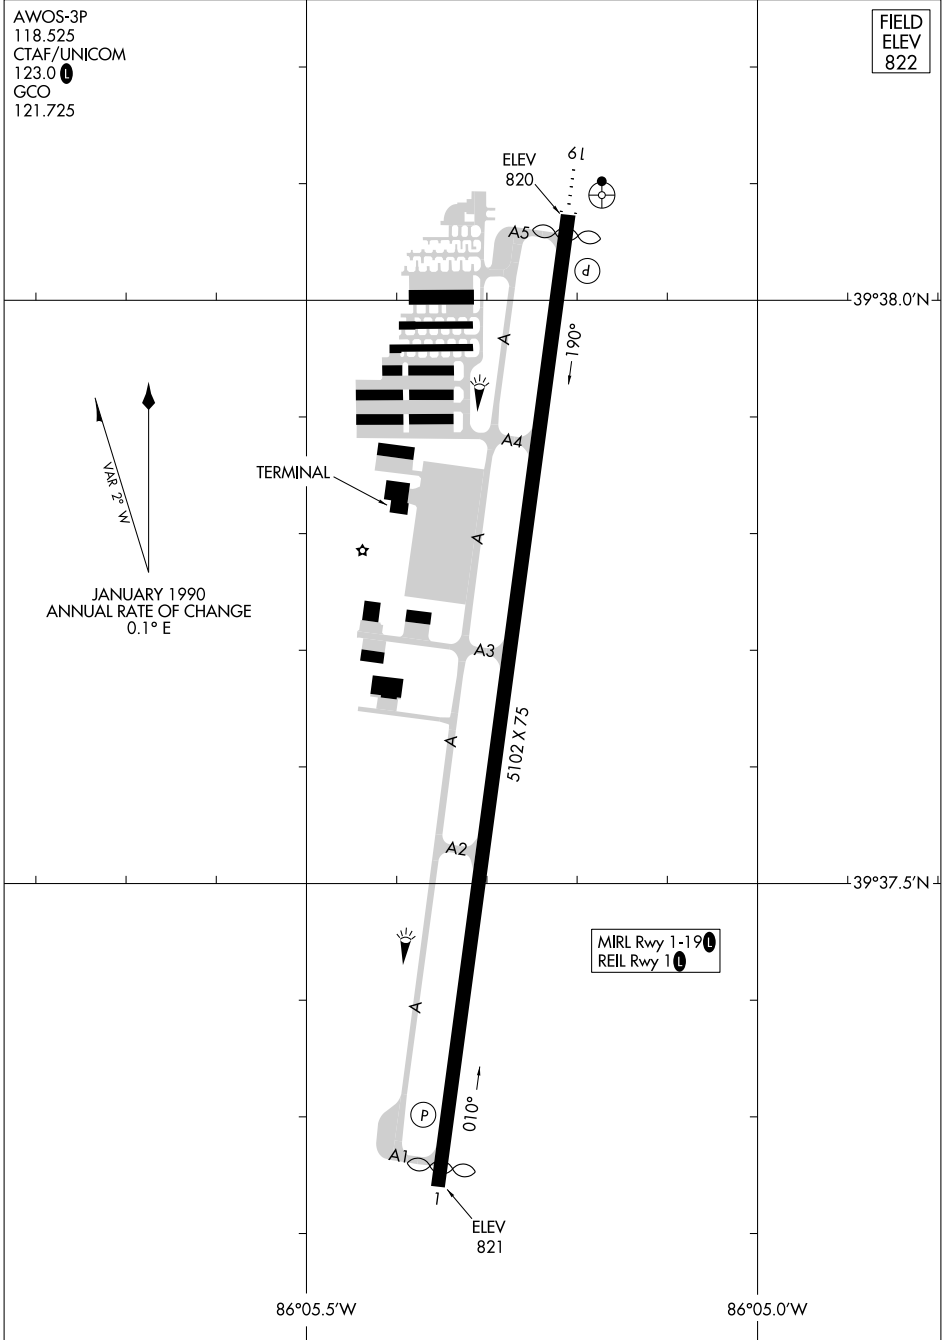

26134

AIRPORT DIAGRAM

AL-6614 (FAA)

INDY SOUTH GREENWOOD (HFY)
INDIANAPOLIS, INDIANA

AWOS-3P
118.525
CTAF/UNICOM
123.0
GCO
121.725

FIELD
ELEV
822

EC-2, 14 MAY 2026 to 11 JUN 2026

EC-2, 14 MAY 2026 to 11 JUN 2026

AIRPORT DIAGRAM

26134

INDIANAPOLIS, INDIANA
INDY SOUTH GREENWOOD (HFY)