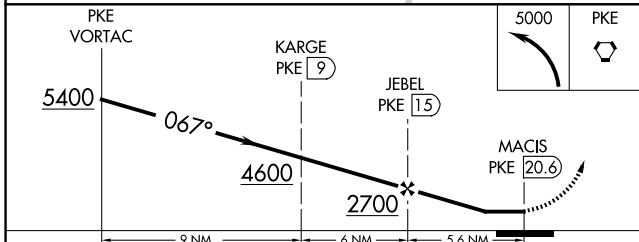

VORTAC PKE 117.9 Chan 126	APP CRS 067°	Rwy Ldg TDZE Apt Elev	N/A N/A 458
---	------------------------	-----------------------------	--

VOR/DME-A
AVI SUQUILLA (P2 \emptyset)

V When local altimeter setting not received, use Blythe altimeter setting and increase all MDA 100 feet. **MISSED APPROACH:** Climbing left turn to 5000 direct PKE VORTAC and hold.

AWOS-3PT 132.75	LOS ANGELES CENTER 128.15 285.6	UNICOM 122.725 (CTAF) 0
---------------------------	---	--

CATEGORY	A	B	C	D
CIRCLING	1900-1¼ 1442 (1500-1¼)	1900-1½ 1442 (1500-1½)	1900-3 1442 (1500-3)	NA