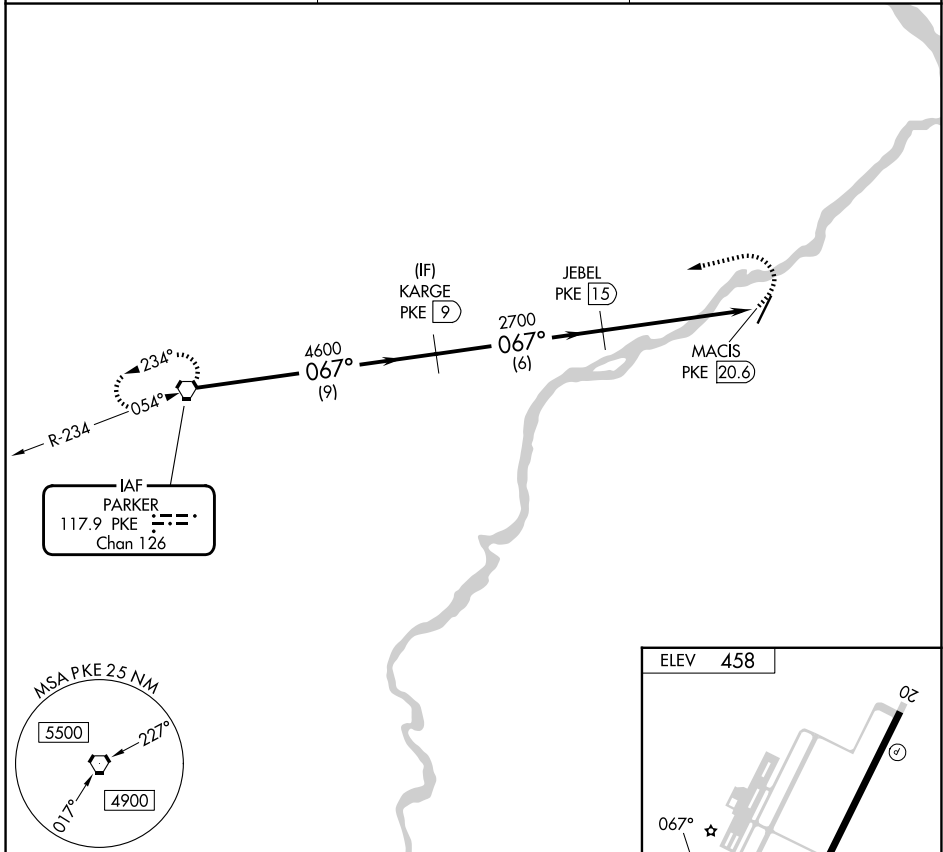

VORTAC PKE 117.9 Chan 126	APP CRS 067°	Rwy Ldg TDZE Apt Elev	N/A N/A 458
---	------------------------	-----------------------------	--

VOR/DME-A
AVI SUQUILLA (P2 \emptyset)

V When local altimeter setting not received, use Blythe altimeter setting and increase all MDA 100 feet. **MISSED APPROACH:** Climbing left turn to 5000 direct PKE VORTAC and hold.

AWOS-3PT 132.75	LOS ANGELES CENTER 128.15 285.6	UNICOM 122.725 (CTAF) 0
---------------------------	---	--

CATEGORY	A	B	C	D
CIRCLING	1900-1¼ 1442 (1500-1¼)	1900-1½ 1442 (1500-1½)	1900-3 1442 (1500-3)	NA

SW-4, 14 MAY 2026 to 11 JUN 2026

SW-4, 14 MAY 2026 to 11 JUN 2026