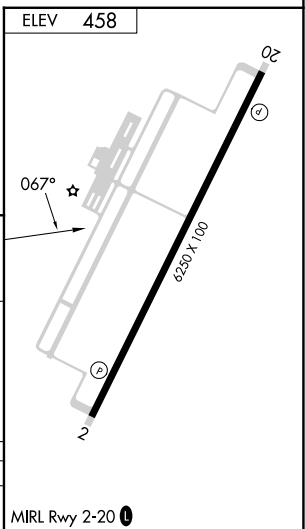

VORTAC PKE 117.9 Chan 126	APP CRS 067°	Rwy Ldg TDZE Apt Elev	N/A N/A 458

VOR/DME-A
AVI SUQUILLA (P2 $\emptyset$)

V When local altimeter setting not received, use Blythe altimeter setting and increase all MDA 100 feet. **MISSED APPROACH:** Climbing left turn to 5000 direct PKE VORTAC and hold.

AWOS-3PT 132.75	LOS ANGELES CENTER 128.15 285.6	UNICOM 122.725 (CTAF) 0

CATEGORY	A	B	C	D
CIRCLING	1900-1¼ 1442 (1500-1¼)	1900-1½ 1442 (1500-1½)	1900-3 1442 (1500-3)	NA

SW-4, 14 MAY 2026 to 11 JUN 2026

SW-4, 14 MAY 2026 to 11 JUN 2026