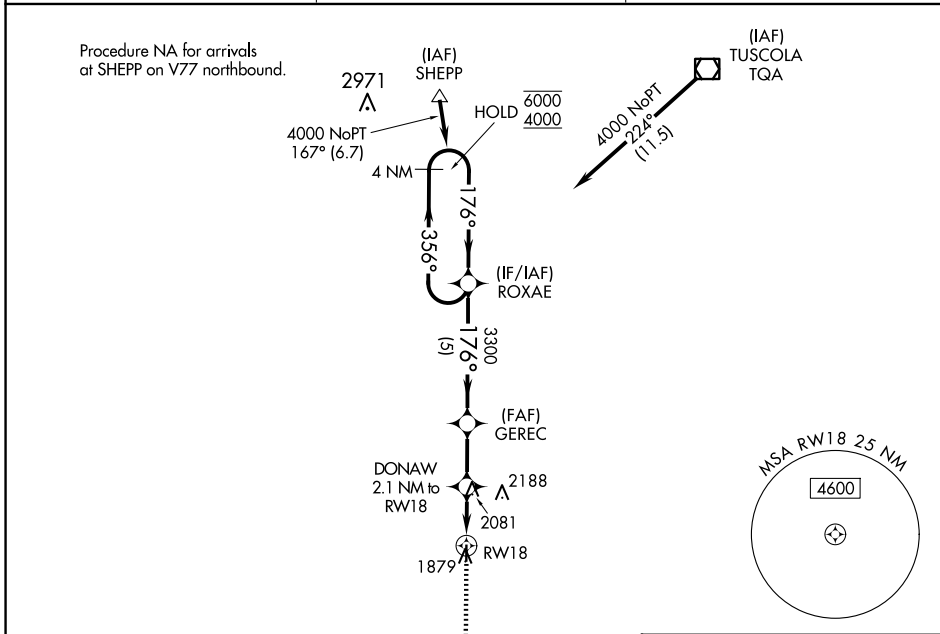

WAAS CH <b>93822</b> <b>W18A</b>	APP CRS <b>176°</b>	Rwy Ldg TDZE Apt Elev	<b>3204</b> <b>1870</b> <b>1871</b>
--	------------------------	-----------------------------	---

# RNAV (GPS) RWY 18

WINTERS MUNI (77F')

RNP APCH - GPS.	MISSED APPROACH: Climb to 3400 direct FILEP and hold.
▼ Use ABI altimeter setting; when not received, use COM altimeter setting and increase all MDA's 20 feet.	

ABI ASOS <b>118.25</b>	ABILENE APP CON <b>127.2 282.3</b>	CTAF <b>122.9</b>
---------------------------	---------------------------------------	----------------------

CATEGORY	A	B	C	D
LP MDA	2480-1	610 (700-1)		NA
LNAV MDA	2480-1	610 (700-1)		NA