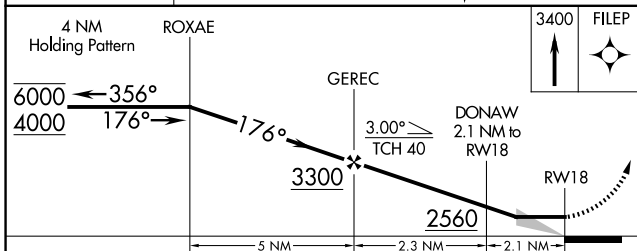

WAAS CH 93822 W18A	APP CRS 176°	Rwy Ldg TDZE Apt Elev	3204 1870 1871

RNAV (GPS) RWY 18

WINTERS MUNI (77F')

RNP APCH - GPS.	MISSED APPROACH: Climb to 3400 direct FILEP and hold.
▼ Use ABI altimeter setting; when not received, use COM altimeter setting and increase all MDA's 20 feet.	

ABI ASOS 118.25	ABILENE APP CON 127.2 282.3	CTAF 122.9

CATEGORY	A	B	C	D
LP MDA	2480-1	610 (700-1)		NA
LNAV MDA	2480-1	610 (700-1)		NA