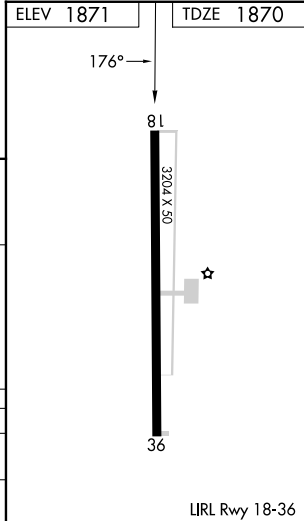

WAAS CH 93822 W18A	APP CRS 176°	Rwy Ldg TDZE Apt Elev	3204 1870 1871

RNAV (GPS) RWY 18

WINTERS MUNI (77F')

RNP APCH - GPS.	MISSED APPROACH: Climb to 3400 direct FILEP and hold.
▼ Use ABI altimeter setting; when not received, use COM altimeter setting and increase all MDA's 20 feet.	

ABI ASOS 118.25	ABILENE APP CON 127.2 282.3	CTAF 122.9

CATEGORY	A	B	C	D
LP MDA	2480-1	610 (700-1)		NA
LNAV MDA	2480-1	610 (700-1)		NA