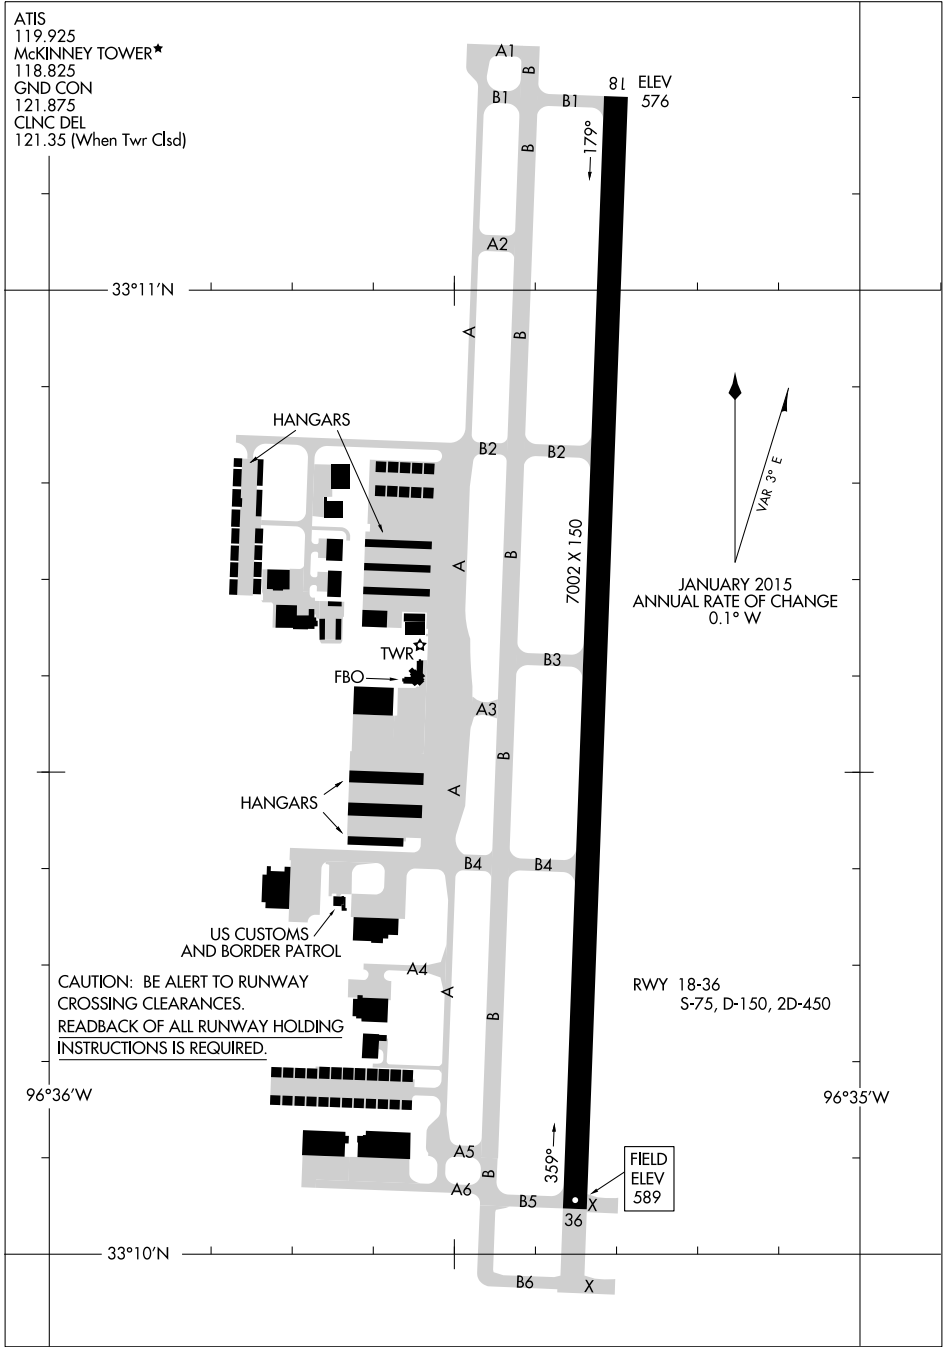

# AIRPORT DIAGRAM

AL-6644 (FAA)

MCKINNEY NTL (TKI)  
DALLAS, TEXAS

ATIS  
 119.925  
 MCKINNEY TOWER\*  
 118.825  
 GND CON  
 121.875  
 CLNC DEL  
 121.35 (When Twr Clsd)

SC-2, 14 MAY 2026 to 11 JUN 2026

SC-2, 14 MAY 2026 to 11 JUN 2026

# AIRPORT DIAGRAM

DALLAS, TEXAS  
MCKINNEY NTL (TKI)