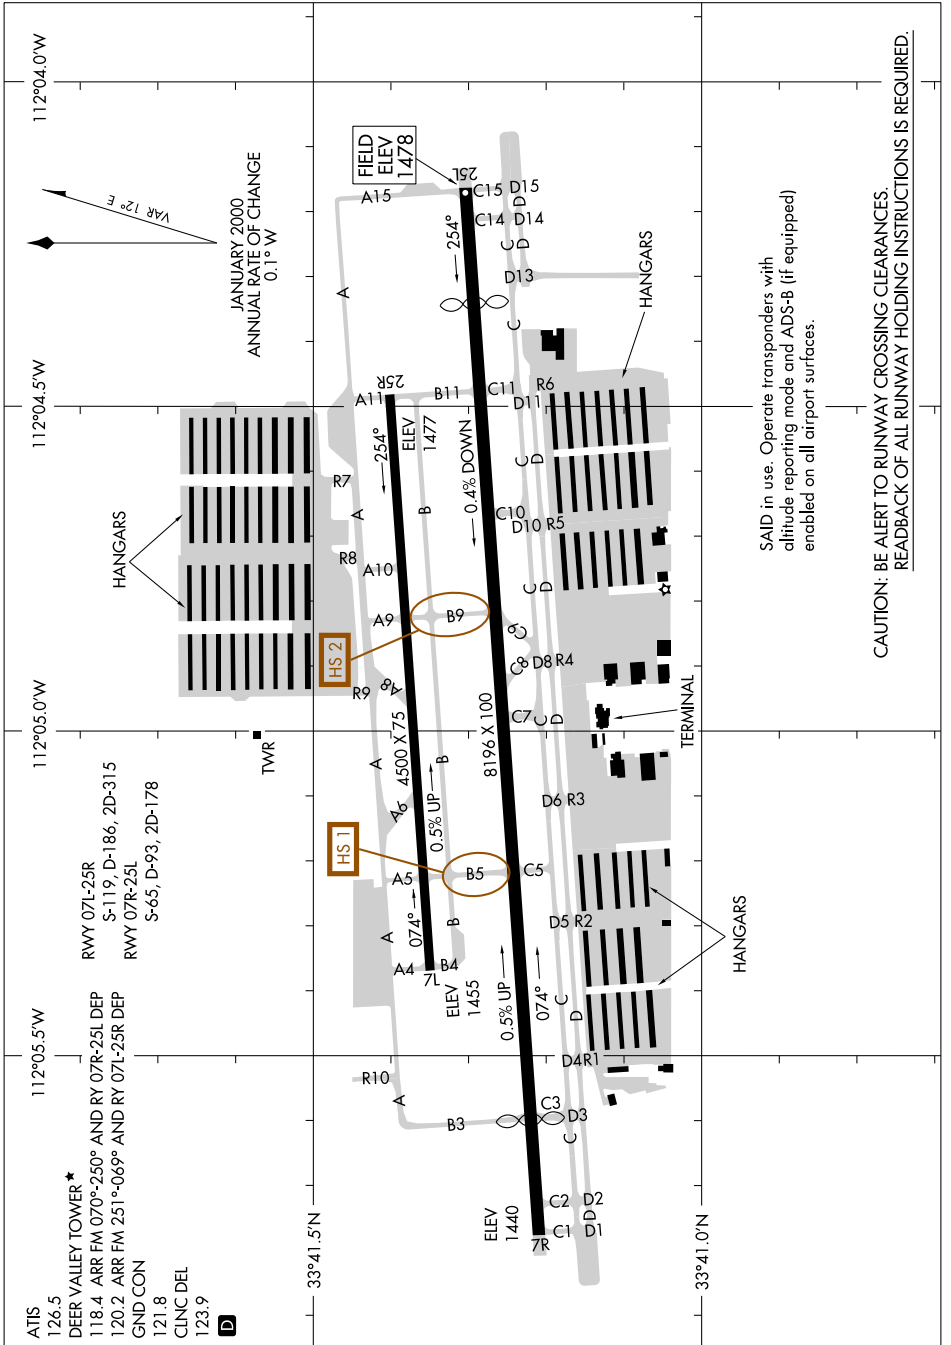

AIRPORT DIAGRAM

AL-6646 (FAA)

PHOENIX DEER VALLEY (DVT)
PHOENIX, ARIZONA

SW-4, 14 MAY 2026 to 11 JUN 2026

SAID in use. Operate transponders with altitude reporting mode and ADS-B (if equipped) enabled on all airport surfaces.

CAUTION: BE ALERT TO RUNWAY CROSSING CLEARANCES. READBACK OF ALL RUNWAY HOLDING INSTRUCTIONS IS REQUIRED.

SW-4, 14 MAY 2026 to 11 JUN 2026

AIRPORT DIAGRAM

PHOENIX, ARIZONA
PHOENIX DEER VALLEY (DVT)