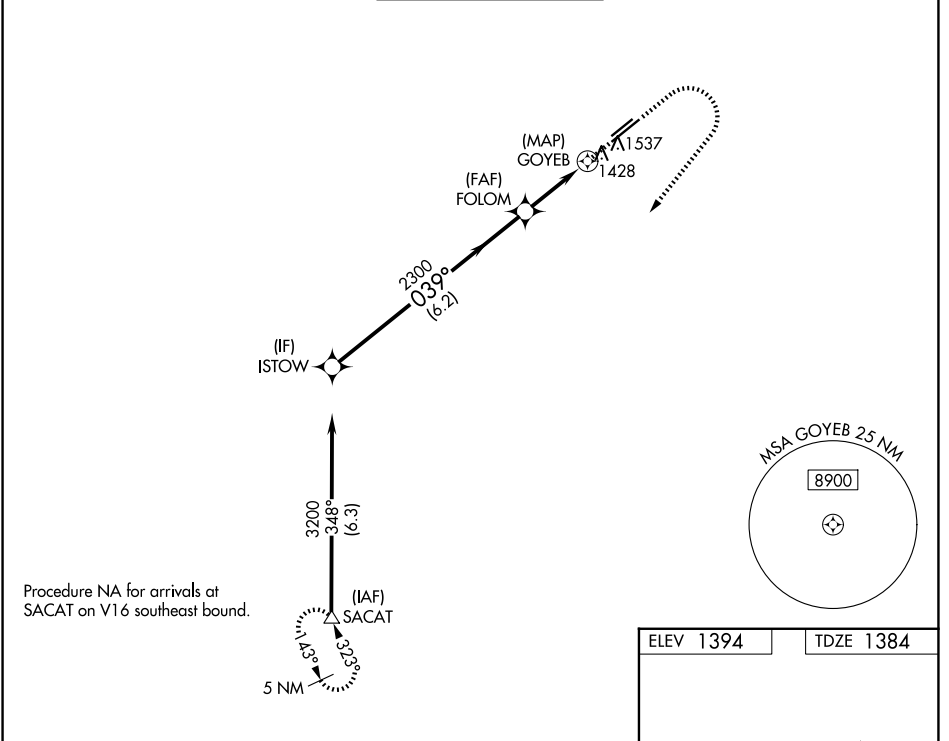

WAAS CH 90525 W04B	APP CRS 039°	Rwy Ldg TDZE Apt Elev	5100 1384 1394
----------------------------------------	------------------------	-----------------------------	-------------------------------------------

RNAV (GPS) RWY 4R

FALCON FLD (F'F'Z)

RNP APCH - GPS.		MISSED APPROACH: Climb to 1900 then climbing right turn to 5000 direct SACAT and hold, continue climb-in-hold to 5000.		
ATIS 118.25	PHOENIX APP CON 120.7 239.0	FALCON TOWER ★ 124.6 (CTAF) 0	GND CON 121.3	UNICOM 122.95

SW-4, 14 MAY 2026 to 11 JUN 2026

SW-4, 14 MAY 2026 to 11 JUN 2026

ELEV 1394	TDZE 1384
-----------	-----------

REIL Rwy 4L, 4R, 22L and 22R
 MIRL Rwy 4L-22R and 4R-22L 0

CATEGORY	A	B	C	D
LP MDA	1680-1 296 (300-1)			NA
LNAV MDA	1800-1	416 (500-1)	1800-1½ 416 (500-1½)	NA
CIRCLING	1880-1 486 (500-1)	1980-1 586 (600-1)	2100-2 706 (800-2)	NA