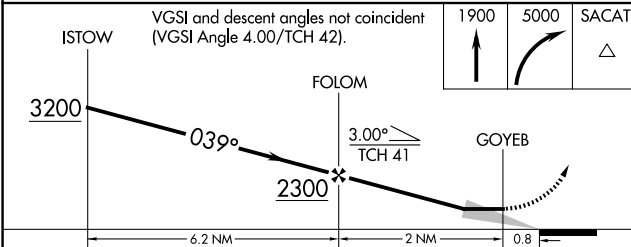

RNAV (GPS) RWY 4R

FALCON FLD (F'F'Z)

RNP APCH - GPS.		MISSED APPROACH: Climb to 1900 then climbing right turn to 5000 direct SACAT and hold, continue climb-in-hold to 5000.		
ATIS 118.25	PHOENIX APP CON 120.7 239.0	FALCON TOWER ★ 124.6 (CTAF) 0	GND CON 121.3	UNICOM 122.95

SW-4, 14 MAY 2026 to 11 JUN 2026

SW-4, 14 MAY 2026 to 11 JUN 2026

ELEV 1394	TDZE 1384
-----------	-----------

REIL Rwy 4L, 4R, 22L and 22R
 MIRL Rwy 4L-22R and 4R-22L 0

CATEGORY	A	B	C	D
LP MDA	1680-1 296 (300-1)			NA
LNAV MDA	1800-1	416 (500-1)	1800-1½ 416 (500-1½)	NA
CIRCLING	1880-1 486 (500-1)	1980-1 586 (600-1)	2100-2 706 (800-2)	NA