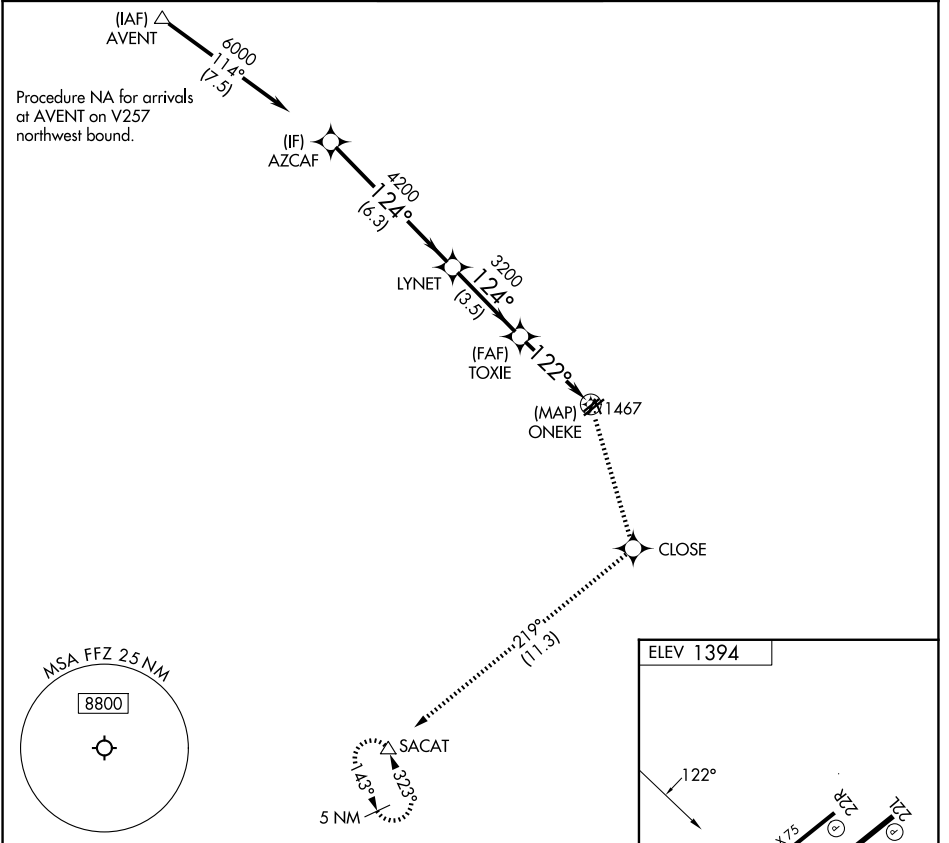

APP CRS 122°	Rwy Ldg TDZE Apt Elev 1394	N/A N/A 1394
------------------------	--	---

RNAV (GPS)-B

FALCON FLD (F'F'Z)

RNP APCH.
 ⚠ Circling Rwy 22L, 22R NA at night. Circling NA for Cat C southeast of Rwy 4R-22L.

MISSED APPROACH: Climb to 5000 direct CLOSE and right turn on track 219° to SACAT and hold, continue climb-in-hold to 5000.

ATIS 118.25	PHOENIX APP CON 120.7 239.0	FALCON TOWER * 124.6 (CTAF) 0	GND CON 121.3	UNICOM 122.95
-----------------------	---------------------------------------	---	-------------------------	-------------------------

CATEGORY	A	B	C	D
CIRCLING	1880-1 486 (500-1)	1980-1 586 (600-1)	2100-2 706 (800-2)	NA

REIL Rwys 4R, 4L, 22L and 22R
 MIRL Rwy 4L-22R and 4R-22L 0

SW-4, 14 MAY 2026 to 11 JUN 2026

SW-4, 14 MAY 2026 to 11 JUN 2026