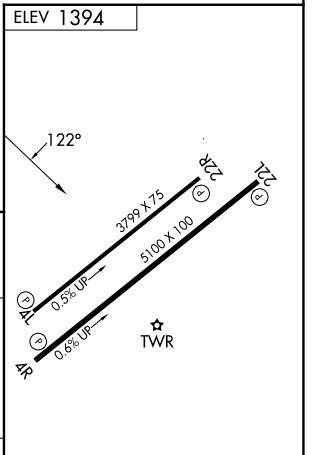

APP CRS 122°	Rwy Ldg TDZE Apt Elev 1394	N/A N/A 1394
------------------------	--	---

RNAV (GPS)-B

FALCON FLD (F'F'Z)

RNP APCH.
 ⚠ Circling Rwy 22L, 22R NA at night. Circling NA for Cat C southeast of Rwy 4R-22L.

MISSED APPROACH: Climb to 5000 direct CLOSE and right turn on track 219° to SACAT and hold, continue climb-in-hold to 5000.

ATIS 118.25	PHOENIX APP CON 120.7 239.0	FALCON TOWER * 124.6 (CTAF) 0	GND CON 121.3	UNICOM 122.95
-----------------------	---------------------------------------	---	-------------------------	-------------------------

CATEGORY	A	B	C	D
CIRCLING	1880-1 486 (500-1)	1980-1 586 (600-1)	2100-2 706 (800-2)	NA

REIL Rwys 4R, 4L, 22L and 22R
 MIRL Rwy 4L-22R and 4R-22L 0

SW-4, 14 MAY 2026 to 11 JUN 2026

SW-4, 14 MAY 2026 to 11 JUN 2026