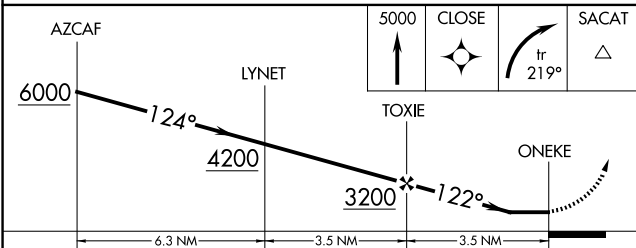

APP CRS 122°	Rwy Ldg TDZE Apt Elev 1394	N/A N/A 1394
------------------------	--	---

RNAV (GPS)-B

FALCON FLD (F'F'Z)

RNP APCH.
 ⚠ Circling Rwy 22L, 22R NA at night. Circling NA for Cat C southeast of Rwy 4R-22L.

MISSED APPROACH: Climb to 5000 direct CLOSE and right turn on track 219° to SACAT and hold, continue climb-in-hold to 5000.

ATIS 118.25	PHOENIX APP CON 120.7 239.0	FALCON TOWER * 124.6 (CTAF) 0	GND CON 121.3	UNICOM 122.95
-----------------------	---------------------------------------	---	-------------------------	-------------------------

CATEGORY	A	B	C	D
CIRCLING	1880-1 486 (500-1)	1980-1 586 (600-1)	2100-2 706 (800-2)	NA

REIL Rwys 4R, 4L, 22L and 22R
 MIRL Rwy 4L-22R and 4R-22L 0

SW-4, 14 MAY 2026 to 11 JUN 2026

SW-4, 14 MAY 2026 to 11 JUN 2026