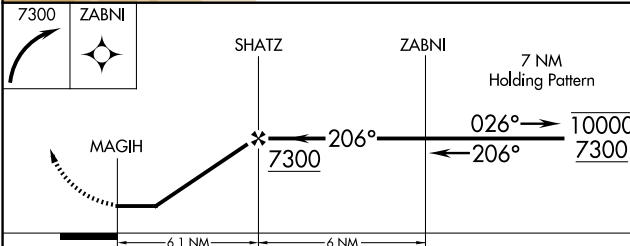

APP CRS 206°	Rwy Ldg TDZE Apt Elev	N/A N/A 5119
------------------------	-----------------------------	---

RNAV (GPS)-B

ERIE MUNI (EIK)

RNP APCH.	MISSED APPROACH: Climbing right turn to 7300 direct ZABNI and hold.
-----------	---

AWOS-3PT 133.825	DENVER APP CON 125.125 263.025	UNICOM 123.0 (CTAF) 0
----------------------------	--	---------------------------------

Procedure NA for arrivals at BJC VOR/DME on V81 southwest bound.

CATEGORY	A	B	C	D
CIRCLING	5700-1 581 (600-1)	5880-1 761 (800-1)	5880-2¼ 761 (800-2¼)	NA