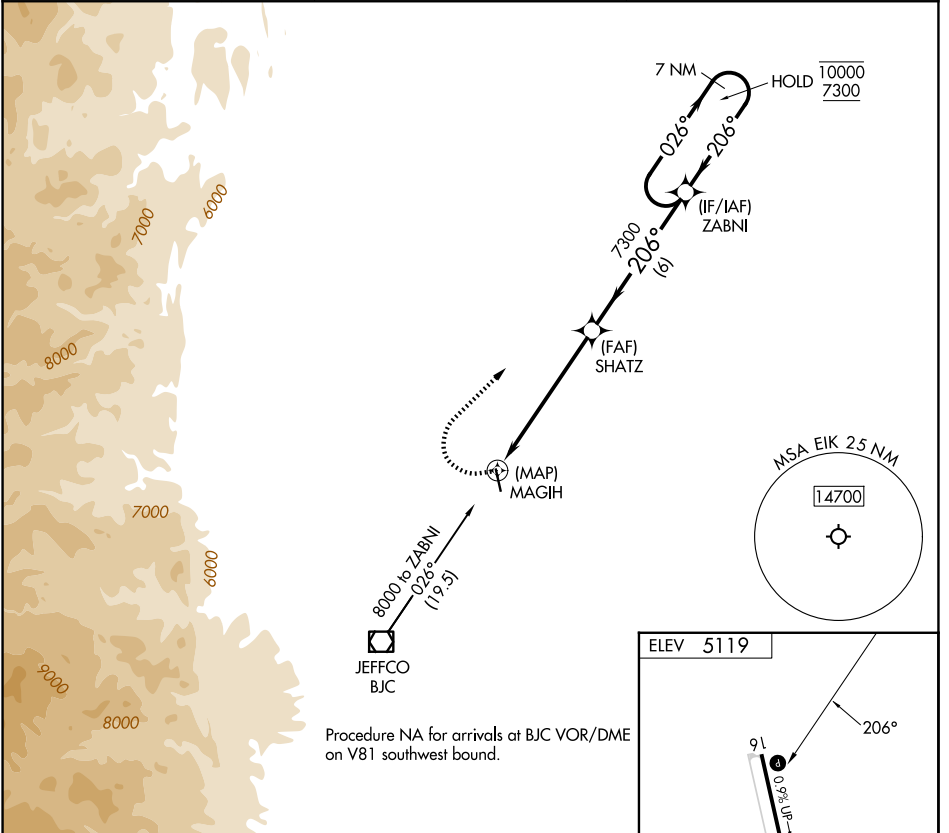

APP CRS 206°	Rwy Ldg TDZE Apt Elev	N/A N/A 5119
------------------------	-----------------------------	---

RNAV (GPS)-B

ERIE MUNI (EIK)

RNP APCH.	MISSED APPROACH: Climbing right turn to 7300 direct ZABNI and hold.
-----------	---

AWOS-3PT 133.825	DENVER APP CON 125.125 263.025	UNICOM 123.0 (CTAF) 0
----------------------------	--	---------------------------------

Procedure NA for arrivals at BJC VOR/DME on V81 southwest bound.

CATEGORY	A	B	C	D
CIRCLING	5700-1 581 (600-1)	5880-1 761 (800-1)	5880-2¼ 761 (800-2¼)	NA

REIL Rwy 16 0
MIRL Rwy 16-34 0

SW-1, 14 MAY 2026 to 11 JUN 2026

SW-1, 14 MAY 2026 to 11 JUN 2026