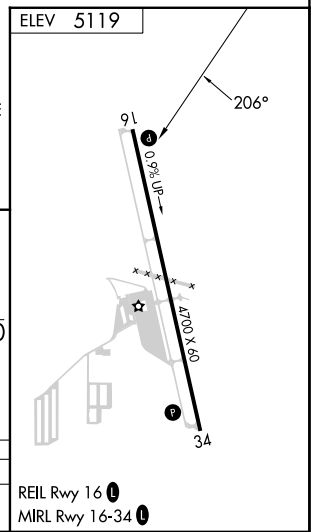

APP CRS 206°	Rwy Ldg TDZE Apt Elev	N/A N/A 5119
------------------------	-----------------------------	---

RNAV (GPS)-B

ERIE MUNI (EIK)

RNP APCH.	MISSED APPROACH: Climbing right turn to 7300 direct ZABNI and hold.
-----------	---

AWOS-3PT 133.825	DENVER APP CON 125.125 263.025	UNICOM 123.0 (CTAF) 0
----------------------------	--	---------------------------------

Procedure NA for arrivals at BJC VOR/DME on V81 southwest bound.

CATEGORY	A	B	C	D
CIRCLING	5700-1 581 (600-1)	5880-1 761 (800-1)	5880-2¼ 761 (800-2¼)	NA