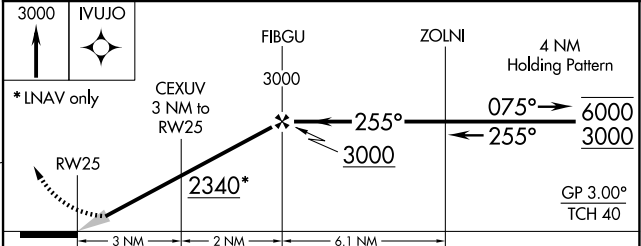

CATEGORY	A	B	C	D
LPV DA		1666-1 302 (400-1)		NA
LNAV/VNAV DA		1666-1 302 (400-1)		NA
LNAV MDA		1720-1 356 (400-1)		NA
CIRCLING	1900-1 536 (600-1)	2080-1 716 (800-1)	2260-2¾ 896 (900-2¾)	NA

NC-3, 14 MAY 2026 to 11 JUN 2026

NC-3, 14 MAY 2026 to 11 JUN 2026