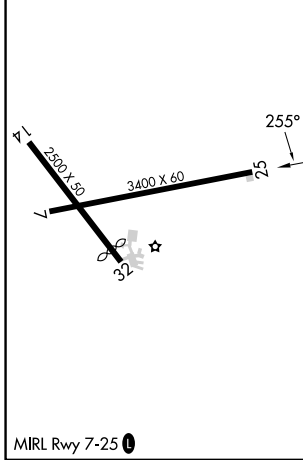

CATEGORY	A	B	C	D
LPV DA		1666-1 302 (400-1)		NA
LNAV/VNAV DA		1666-1 302 (400-1)		NA
LNAV MDA		1720-1 356 (400-1)		NA
CIRCLING	1900-1 536 (600-1)	2080-1 716 (800-1)	2260-2¾ 896 (900-2¾)	NA

NC-3, 14 MAY 2026 to 11 JUN 2026

NC-3, 14 MAY 2026 to 11 JUN 2026