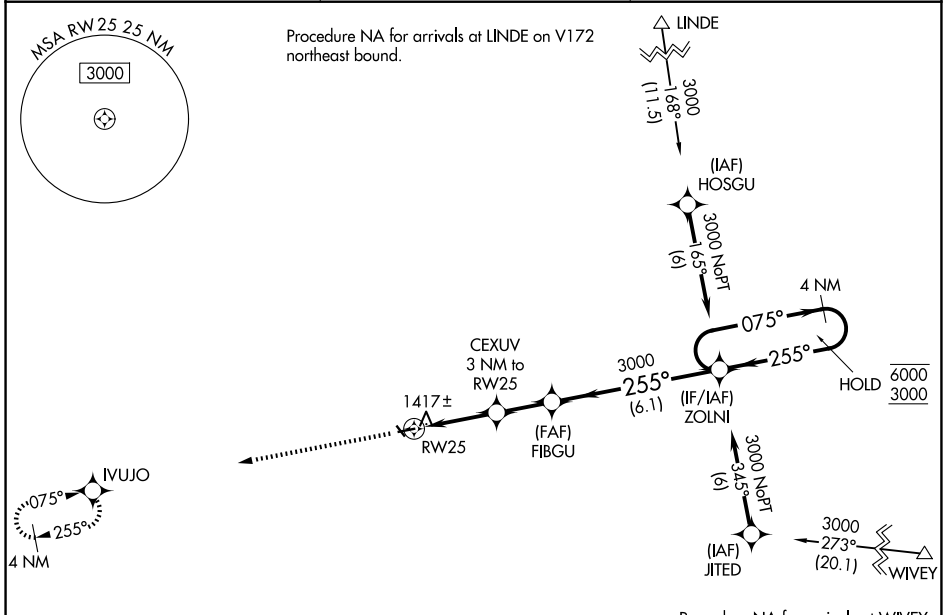

WAAS CH 87141 W25A	APP CRS 255°	Rwy Ldg TDZE Apt Elev	3400 1364 1364

RNAV (GPS) RWY 25

GREENFIELD MUNI (GFZ)

RNP APCH.	Circling Rwy 14, 32 NA at night. Baro-VNAV NA. Use Creston altimeter setting.	MISSED APPROACH: Climb to 3000 direct IVUJO and hold.
▽ ▲ NA		

CSQ AWOS-3 124.75	MINNEAPOLIS CENTER 125.65 306.95	CTAF 122.90

ELEV 1364	D	TDZE 1364