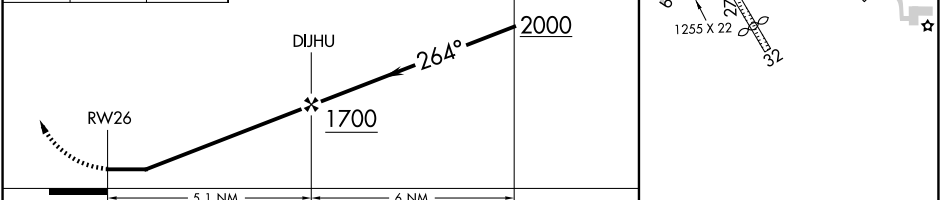

CATEGORY	A	B	C	D
CIRCLING	480-1 447 (500-1)	560-1 527 (600-1)	NA	

LIRL Rwy 8-26