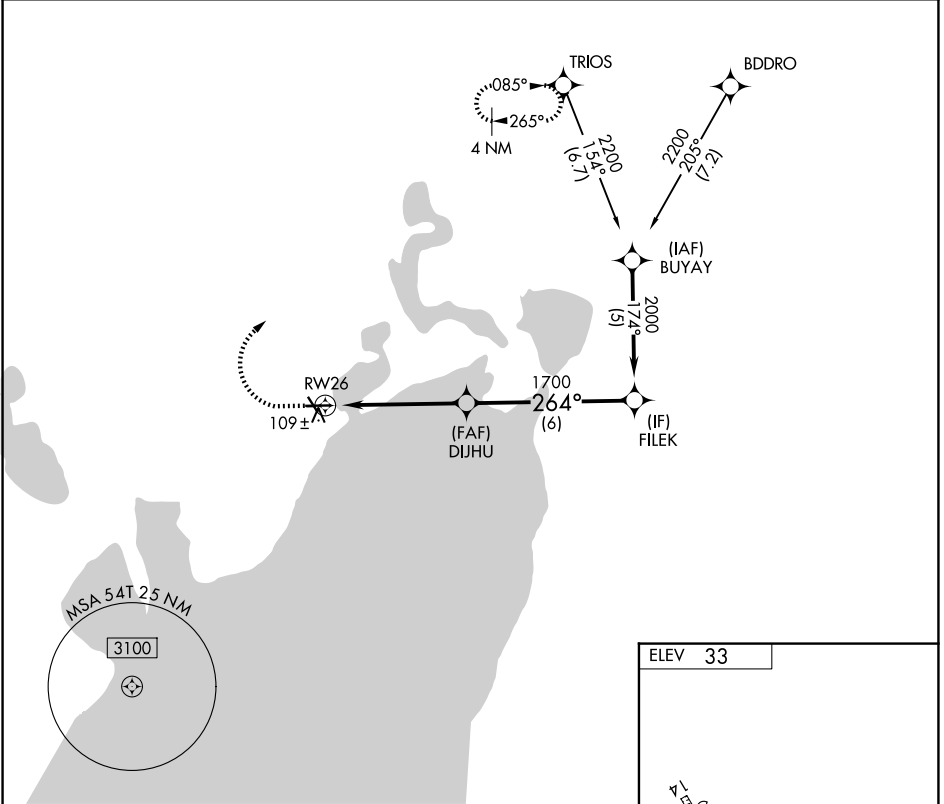

APP CRS 264°	Rwy Ldg TDZE Apt Elev	N/A N/A 33
------------------------	-----------------------------	---------------------------------------

RNAV (GPS)-A

RWJ AIRPARK (54T)

RNP APCH - GPS.	<p>▼ Circling NA to Rwys 14 and 32. Procedure NA at night.</p> <p>▲ NA Use HOU altimeter setting.</p>	MISSED APPROACH: Climb to 500 then climbing right turn to 2200 direct TRIOS and hold.
-----------------	---	---

HOU ASOS 124.6	HOUSTON APP CON 134.45 284.0	UNICOM 122.7 (CTAF)
--------------------------	--	-------------------------------

SC-5, 14 MAY 2026 to 11 JUN 2026

SC-5, 14 MAY 2026 to 11 JUN 2026

500	2200	TRIOS	Visual Segment - Obstacles.
↑	↷	✧	

CATEGORY	A	B	C	D
CIRCLING	480-1 447 (500-1)	560-1 527 (600-1)	NA	

LIRL Rwy 8-26