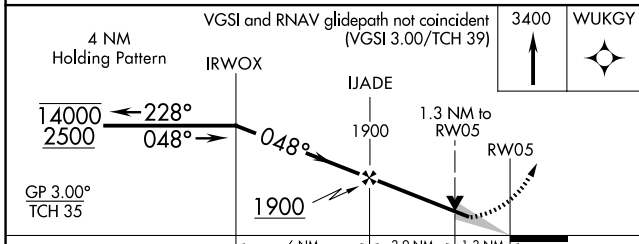

# RNAV (GPS) RWY 5

HARNETT RGNL JETPORT (HRJ)

RNP APCH - GPS.

MISSED APPROACH: Climb to 3400 direct WUKGY and hold, continue climb in hold to 3400.

AWOS-3 <b>119.025</b>	FAYETTEVILLE APP CON <b>125.175 285.575</b>	UNICOM <b>122.7</b> (CTAF) <b>0</b>
--------------------------	--	--

ELEV 202	TDZE 196
----------	----------

CATEGORY	A	B	C	D
LPV DA	475-1 279 (300-1)			NA
RNAV MDA	640-1	444 (500-1)	640-1 444 (500-1 3/4)	NA
CIRCLING	660-1 458 (500-1)	720-1 518 (600-1)	780-1 1/2 578 (600-1 1/2)	NA