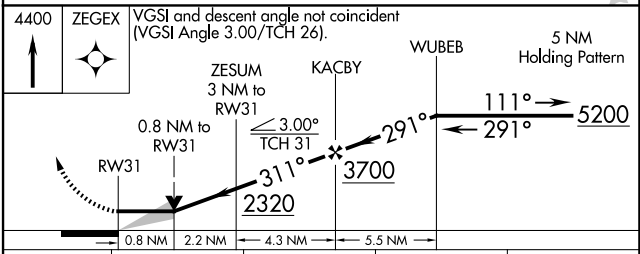

WAAS CH 81842 W31A	APP CRS 311°	Rwy Ldg TDZE Apt Elev	3602 1328 1328
--	------------------------	-----------------------------	---

RNAV (GPS) RWY 31

CALAVERAS COUNTY/MAURY RASMUSSEN FLD (CPU)

RNP APCH. MISSED APPROACH: Climb to 4400 direct ZEGEX and hold, continue climb-in-hold to 4400.

⚠ Circling NA southwest of Rwy 31-13.

AWOS-3P 118.525	NORCAL APP CON 125.1 363.2	UNICOM 123.0 (CTAF) 📞
---------------------------	--------------------------------------	--

ELEV 1328	TDZE 1328
-----------	-----------