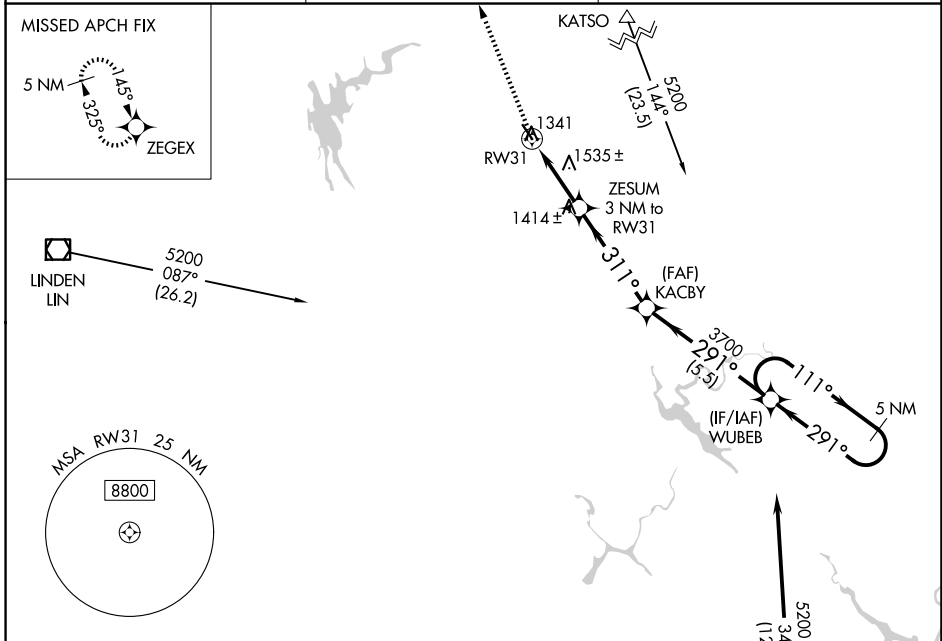

WAAS CH 81842 W31A	APP CRS 311°	Rwy Ldg TDZE Apt Elev	3602 1328 1328
--	------------------------	-----------------------------	---

RNAV (GPS) RWY 31

CALAVERAS COUNTY/MAURY RASMUSSEN FLD (CPU)

RNP APCH. MISSED APPROACH: Climb to 4400 direct ZEGEX and hold, continue climb-in-hold to 4400.

⚠ Circling NA southwest of Rwy 31-13.

AWOS-3P 118.525	NORCAL APP CON 125.1 363.2	UNICOM 123.0 (CTAF) 📞
---------------------------	--------------------------------------	--

ELEV 1328	TDZE 1328
-----------	-----------

CATEGORY	A	B	C	D
LP MDA	1600-1 272 (300-1)			NA
LNAV MDA	1860-1	532 (600-1)	1860-1½ 532 (600-1½)	NA
CIRCLING	1860-1 532 (600-1)	2040-1 712 (800-1)	2360-3 1032 (1100-3)	NA