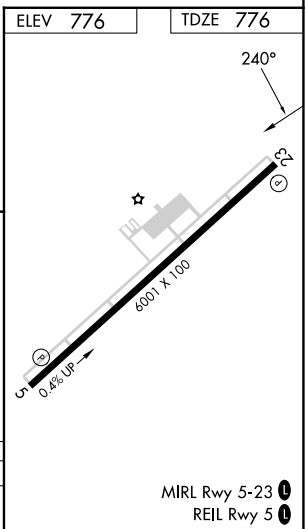

APP CRS <b>240°</b>	Rwy Ldg TDZE Apt Elev	<b>6001</b> <b>776</b> <b>776</b>
------------------------	-----------------------------	---

# RNAV (GPS) RWY 23

ADDINGTON FLD (EKK)

RNP APCH.			MISSED APPROACH: Climb to 3000 direct YOYGU and on track 225° to RISZO and hold.	
-----------	--	--	--	--

AWOS-3 <b>118.55</b>	LOUISVILLE APP CON <b>123.675 327.0</b>	CLNC DEL <b>119.45</b>	UNICOM <b>123.075 (CTAF)</b> <b>0</b>
-------------------------	--	---------------------------	--