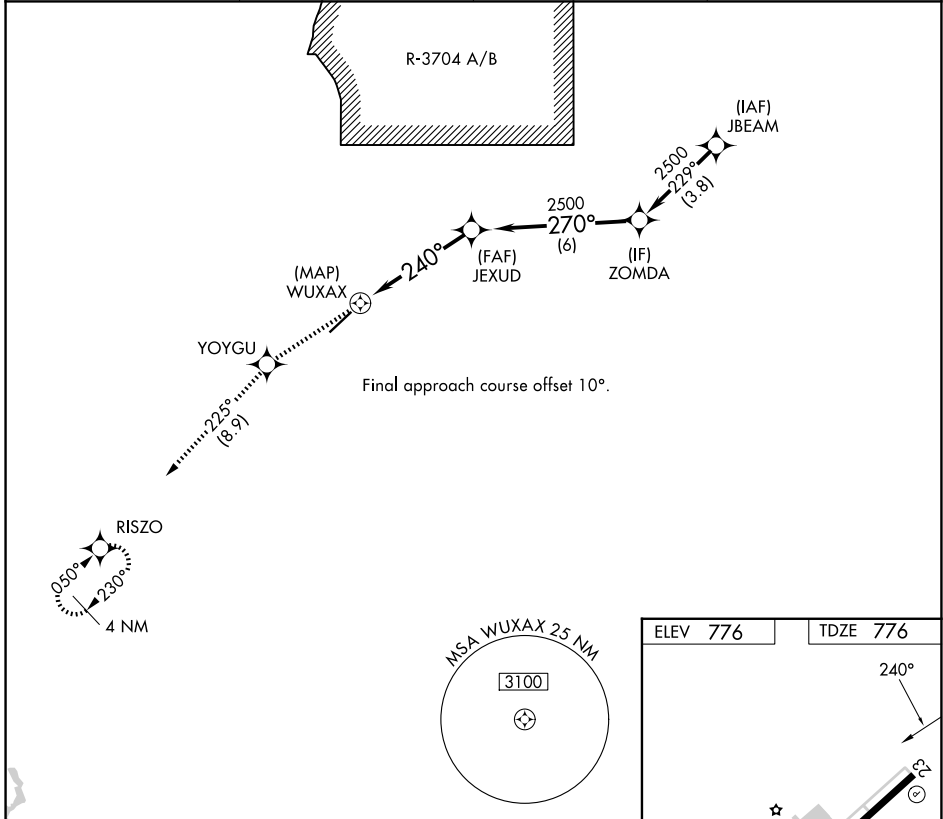

APP CRS <b>240°</b>	Rwy Ldg TDZE Apt Elev	<b>6001</b> <b>776</b> <b>776</b>
------------------------	-----------------------------	---

# RNAV (GPS) RWY 23

ADDINGTON FLD (EKK)

RNP APCH.			MISSED APPROACH: Climb to 3000 direct YOYGU and on track 225° to RISZO and hold.	
-----------	--	--	--	--

AWOS-3 <b>118.55</b>	LOUISVILLE APP CON <b>123.675 327.0</b>	CLNC DEL <b>119.45</b>	UNICOM <b>123.075 (CTAF)</b> <b>0</b>
-------------------------	--	---------------------------	--

SE-1, 14 MAY 2026 to 11 JUN 2026

SE-1, 14 MAY 2026 to 11 JUN 2026