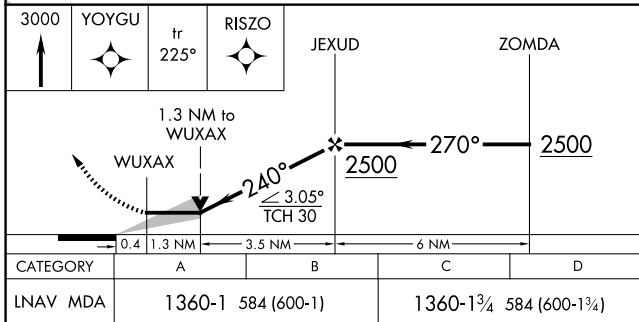

# RNAV (GPS) RWY 23

ADDINGTON FLD (EKK)

RNP APCH.			MISSED APPROACH: Climb to 3000 direct YOYGU and on track 225° to RISZO and hold.	
-----------	--	--	--	--

AWOS-3 <b>118.55</b>	LOUISVILLE APP CON <b>123.675 327.0</b>	CLNC DEL <b>119.45</b>	UNICOM <b>123.075 (CTAF)</b> <b>0</b>
-------------------------	--	---------------------------	--