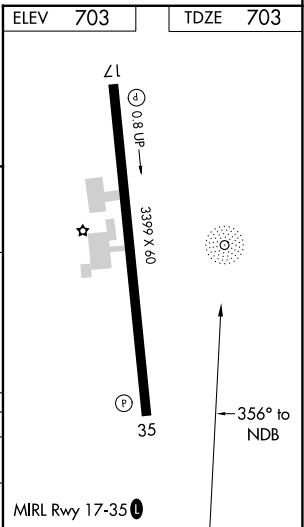

CATEGORY	A	B	C	D
S-35	1340-1	637 (700-1)		NA
CIRCLING	1380-1	677 (700-1)		NA