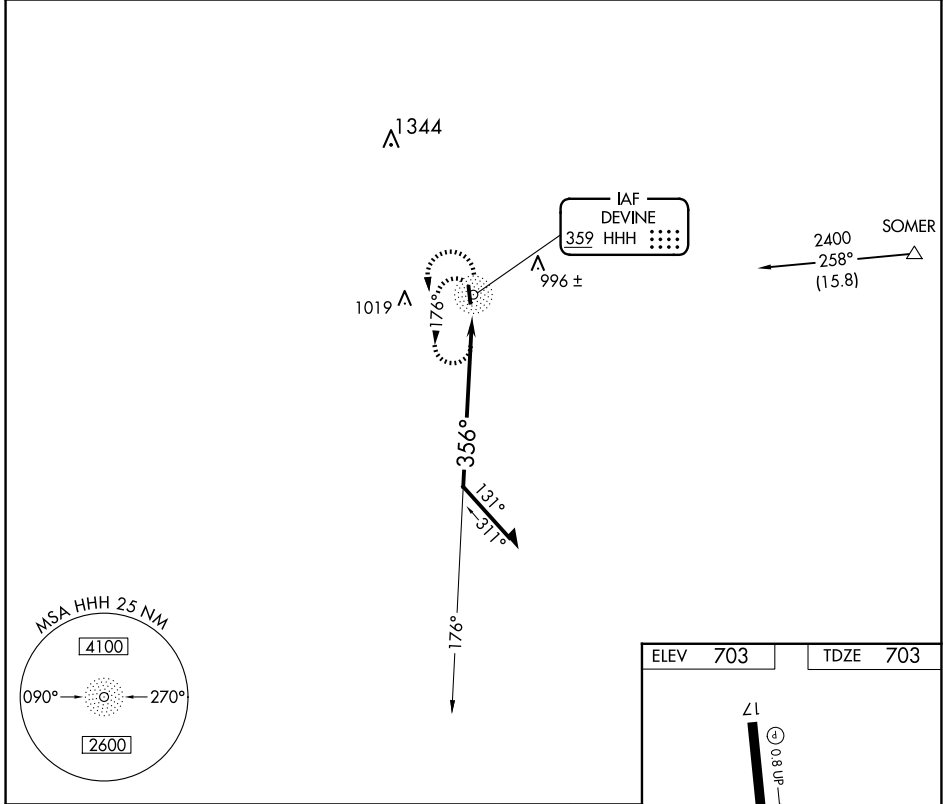

NDB HHH 359	APP CRS 356°	Rwy Idg TDZE Apt Elev	3399 703 703
-----------------------	------------------------	-----------------------------	---

NDB RWY 35

DEVINE MUNI (23R)

▼ Use Castroville Muni altimeter setting; when not received, use South Texas Rgnl at Hondo altimeter setting and increase all MDA 40 feet. Helicopter visibility reduction below 1 SM NA. Night landing: Rwy 35 NA.

▲ NA MISSED APPROACH: Climbing left turn to 2400 in HHH NDB holding pattern.

CVB AWOS-3 119.25	HOUSTON CENTER 134.95 269.4	CTAF 122.9
-----------------------------	---------------------------------------	----------------------

SC-3, 14 MAY 2026 to 11 JUN 2026

SC-3, 14 MAY 2026 to 11 JUN 2026

CATEGORY	A	B	C	D
S-35	1340-1	637 (700-1)		NA
CIRCLING	1380-1	677 (700-1)		NA