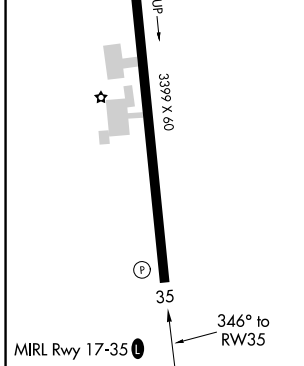

APP CRS 346°	Rwy Idg TDZE Apt Elev	3399 702 702
------------------------	-----------------------------	---

RNAV (GPS) RWY 35

DEVINE MUNI (23R)

▽ DME/DME RNP-0.3 NA. Use Castroville Muni altimeter setting; when not received, use Hondo Muni altimeter setting and increase all MDA 40 feet.
▲ NA Night landing: Rwy 35 NA. Helicopter visibility below 1 SM NA.

MISSED APPROACH: Climbing right turn to 2600 direct CIKEB and hold.

CVB AWOS-3 119.25	HOUSTON CENTER 134.95 269.4	CTAF 122.9
-----------------------------	---------------------------------------	----------------------