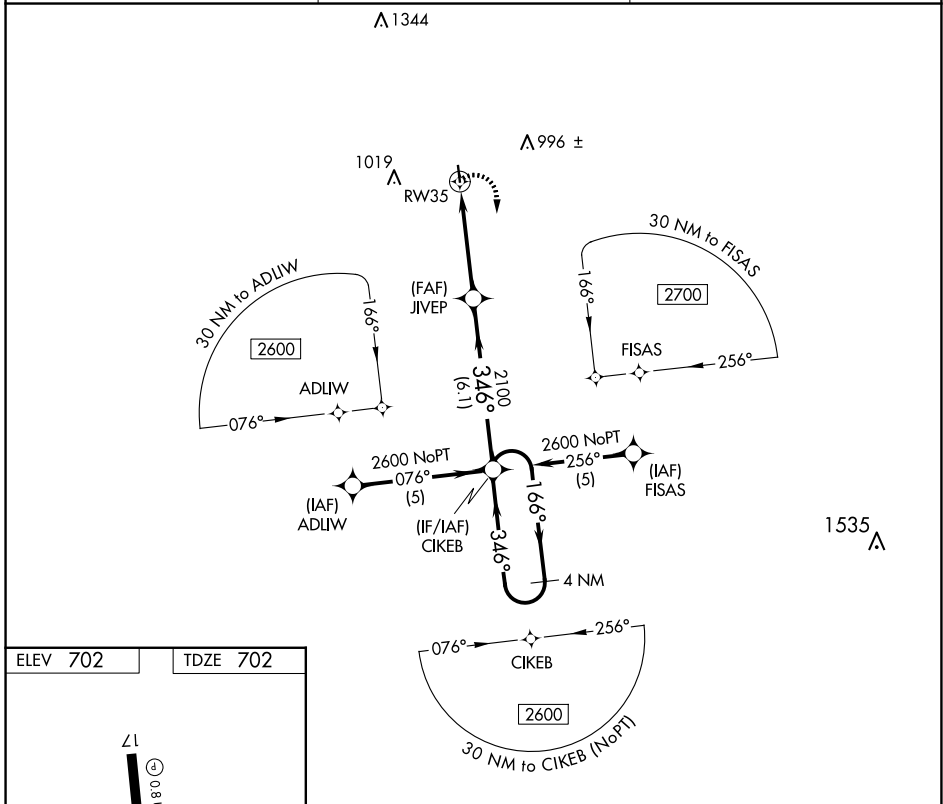

APP CRS 346°	Rwy Idg TDZE Apt Elev	3399 702 702
------------------------	-----------------------------	---

RNAV (GPS) RWY 35

DEVINE MUNI (23R)

▽ DME/DME RNP-0.3 NA. Use Castroville Muni altimeter setting; when not received, use Hondo Muni altimeter setting and increase all MDA 40 feet.
▲ NA Night landing: Rwy 35 NA. Helicopter visibility below 1 SM NA.

MISSED APPROACH: Climbing right turn to 2600 direct CIKEB and hold.

CVB AWOS-3 119.25	HOUSTON CENTER 134.95 269.4	CTAF 122.9
-----------------------------	---------------------------------------	----------------------

SC-3, 14 MAY 2026 to 11 JUN 2026

SC-3, 14 MAY 2026 to 11 JUN 2026