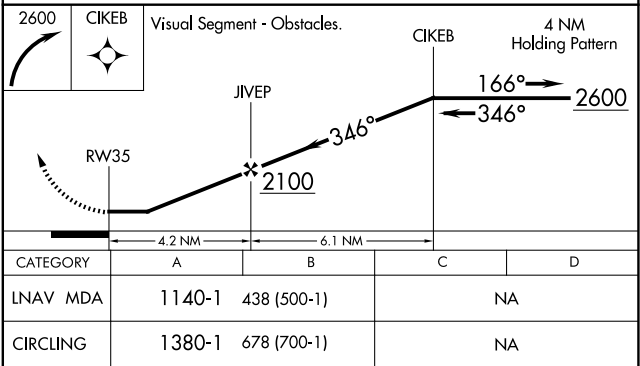

APP CRS 346°	Rwy Idg TDZE Apt Elev	3399 702 702
------------------------	-----------------------------	---

RNAV (GPS) RWY 35

DEVINE MUNI (23R)

▽ DME/DME RNP-0.3 NA. Use Castroville Muni altimeter setting; when not received, use Hondo Muni altimeter setting and increase all MDA 40 feet.
▲ NA Night landing: Rwy 35 NA. Helicopter visibility below 1 SM NA.

MISSED APPROACH: Climbing right turn to 2600 direct CIKEB and hold.

CVB AWOS-3 119.25	HOUSTON CENTER 134.95 269.4	CTAF 122.9
-----------------------------	---------------------------------------	----------------------