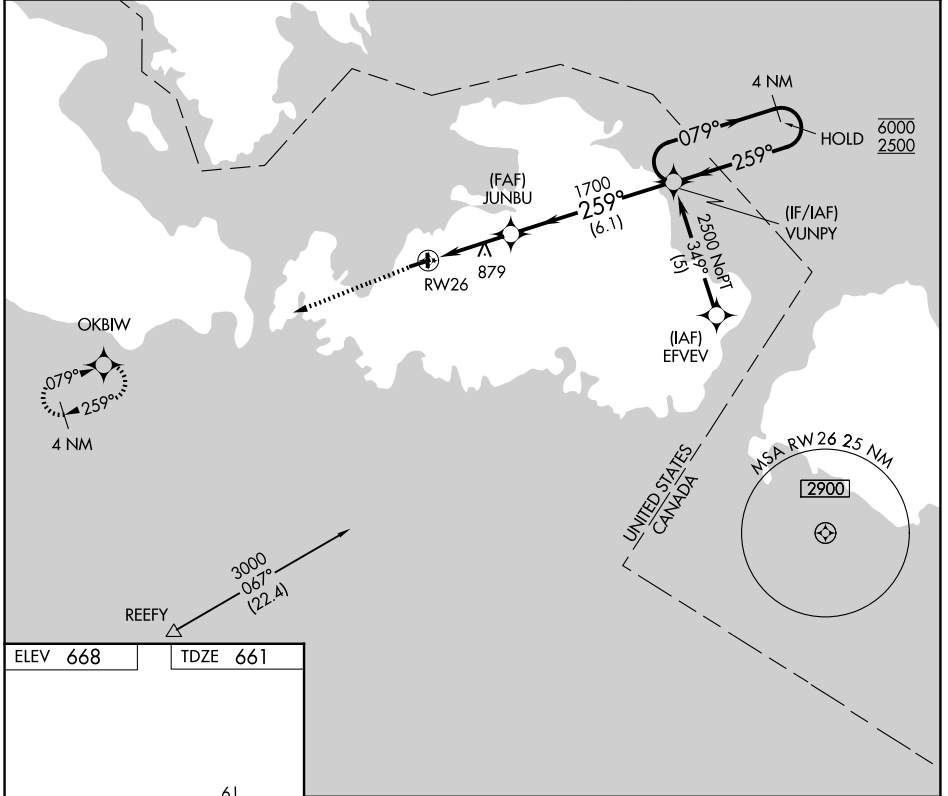

APP CRS 259°	Rwy Idg TDZE Apt Elev	3830 661 668
------------------------	-----------------------------	---

RNAV (GPS) RWY 26

DRUMMOND ISLAND (DRM)

RNP APCH.
 ▼ Rwy 26 helicopter visibility reduction below 1 SM NA.
 Procedure NA at night. Circling to Rwy 1-19 NA.
 MISSED APPROACH: Climb to 3000 direct OKBIW and hold.

AWOS-3P 118.325	TORONTO CENTER 132.65 344.5	UNICOM 122.8 (CTAF) U
---------------------------	---------------------------------------	--

CATEGORY	A	B	C	D
LNAV MDA	1180-1	519 (600-1)	1180-1½ 519 (600-1½)	NA
CIRCLING	1180-1	512 (600-1)	1240-1½ 572 (600-1½)	NA