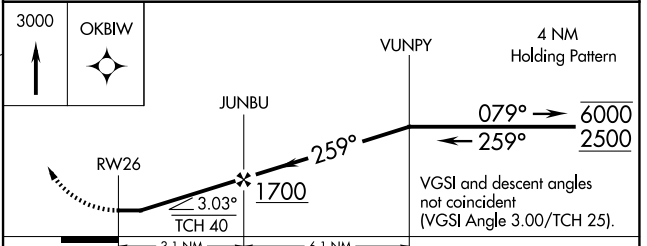

APP CRS 259°	Rwy Idg TDZE Apt Elev	3830 661 668

RNAV (GPS) RWY 26

DRUMMOND ISLAND (DRM)

RNP APCH.
▼ Rwy 26 helicopter visibility reduction below 1 SM NA.
Procedure NA at night. Circling to Rwy 1-19 NA.
MISSED APPROACH: Climb to 3000 direct OKBIW and hold.

AWOS-3P 118.325	TORONTO CENTER 132.65 344.5	UNICOM 122.8 (CTAF) U

CATEGORY	A	B	C	D
LNAV MDA	1180-1	519 (600-1)	1180-1½ 519 (600-1½)	NA
CIRCLING	1180-1	512 (600-1)	1240-1½ 572 (600-1½)	NA

EC-1, 14 MAY 2026 to 11 JUN 2026

EC-1, 14 MAY 2026 to 11 JUN 2026