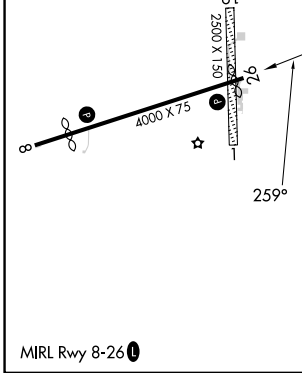

APP CRS 259°	Rwy Idg TDZE Apt Elev	3830 661 668
------------------------	-----------------------------	---

RNAV (GPS) RWY 26

DRUMMOND ISLAND (DRM)

RNP APCH.
 ▼ Rwy 26 helicopter visibility reduction below 1 SM NA.
 Procedure NA at night. Circling to Rwy 1-19 NA.
 MISSED APPROACH: Climb to 3000 direct OKBIW and hold.

AWOS-3P 118.325	TORONTO CENTER 132.65 344.5	UNICOM 122.8 (CTAF) U
---------------------------	---------------------------------------	--

CATEGORY	A	B	C	D
LNAV MDA	1180-1	519 (600-1)	1180-1½ 519 (600-1½)	NA
CIRCLING	1180-1	512 (600-1)	1240-1½ 572 (600-1½)	NA