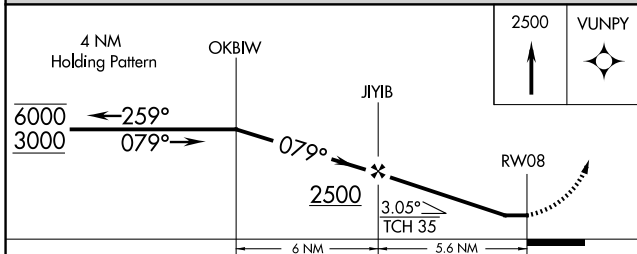

APP CRS 079°	Rwy Ldg TDZE Apt Elev	3350 661 668
------------------------	-----------------------------	---

RNAV (GPS) RWY 8

DRUMMOND ISLAND (DRM)

RNP APCH.

▼ Rwy 8 helicopter visibility reduction below 1 SM NA.
Procedure NA at night. Circling to Rwy 1-19 NA.

MISSED APPROACH: Climb to 2500 direct VUNPY and hold.

AWOS-3P 118.325	TORONTO CENTER 132.65 344.5	UNICOM 122.8 (CTAF) 0
---------------------------	---------------------------------------	---------------------------------