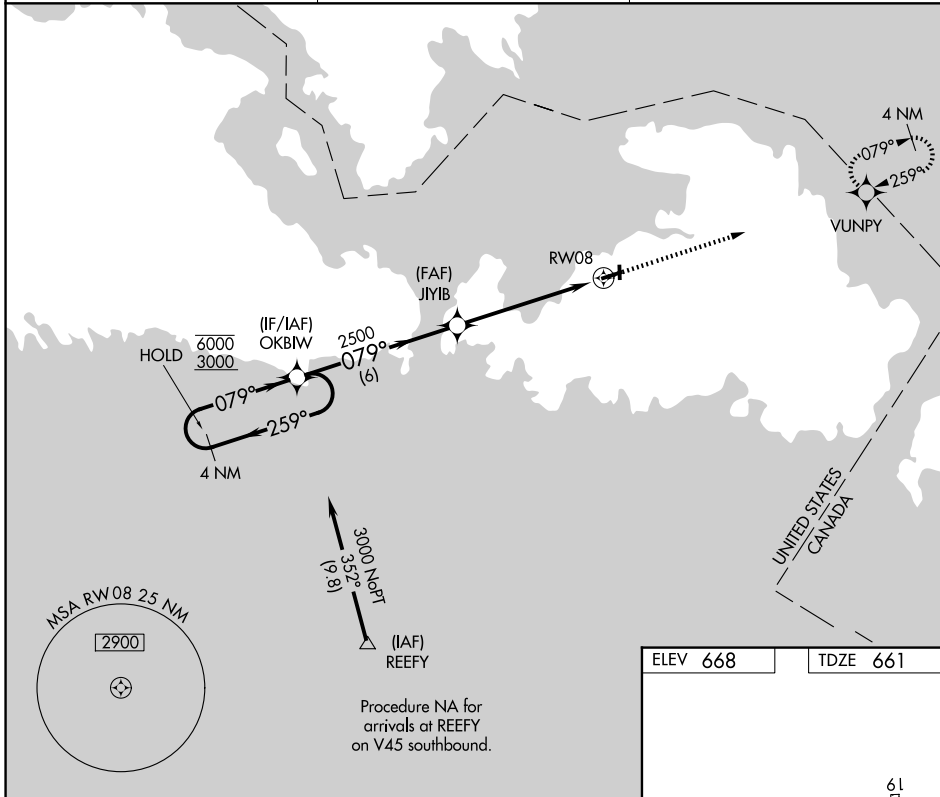

APP CRS 079°	Rwy Ldg TDZE Apt Elev	3350 661 668
------------------------	-----------------------------	---

RNAV (GPS) RWY 8

DRUMMOND ISLAND (DRM)

RNP APCH.

▼ Rwy 8 helicopter visibility reduction below 1 SM NA.
Procedure NA at night. Circling to Rwy 1-19 NA.

MISSED APPROACH: Climb to 2500 direct VUNPY and hold.

AWOS-3P 118.325	TORONTO CENTER 132.65 344.5	UNICOM 122.8 (CTAF) 0
---------------------------	---------------------------------------	---------------------------------