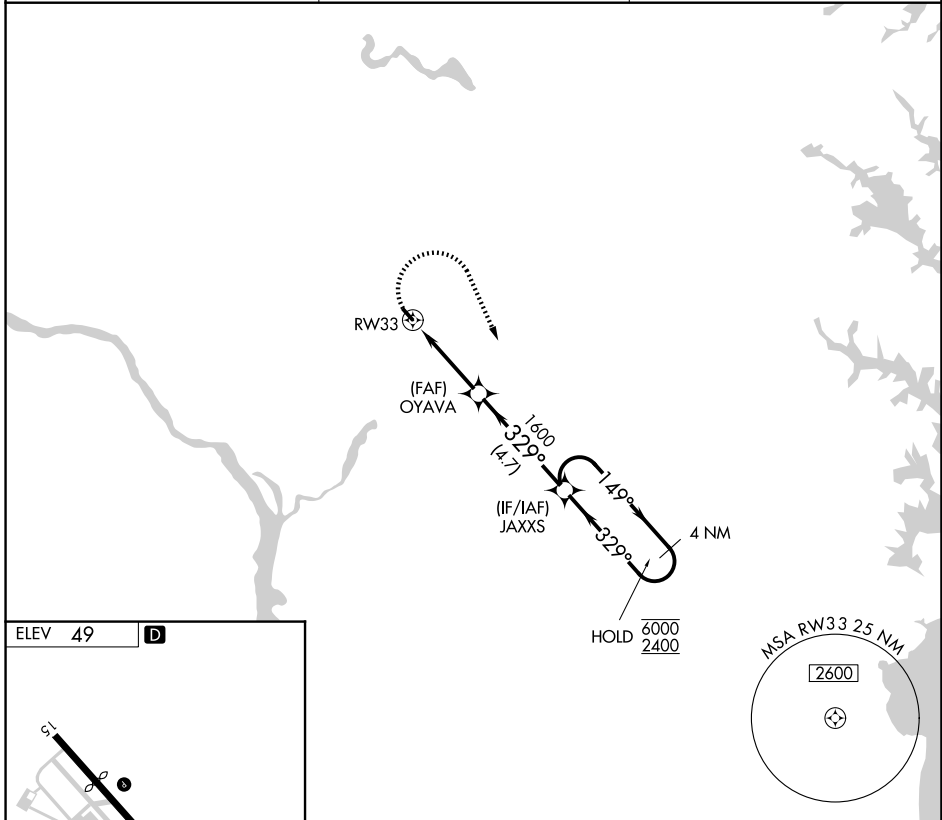

APP CRS 329°	Rwy Ldg TDZE Apt Elev	N/A N/A 49
------------------------	-----------------------------	---------------------------------------

RNAV (GPS)-A

COLLEGE PARK (CGS)

RNP APCH - GPS.	<p>▼ When local altimeter setting not received, use DCA altimeter setting and increase all MDAs 40 feet. Rwy 15, 33 helicopter visibility reduction below 1 SM NA.</p> <p>▲</p>	MISSED APPROACH: Climbing right turn to 2400 direct JAXXS and hold, continue climb in hold to 2400.
-----------------	---	---

AWOS-3 121.225	POTOMAC APP CON 125.65 348.725	UNICOM 122.975 (CTAF) ①
--------------------------	--	-----------------------------------

CATEGORY	A	B	C	D
CIRCLING	680-1 631 (700-1)	720-1 671 (700-1)	NA	

NE-3, 14 MAY 2026 to 11 JUN 2026

NE-3, 14 MAY 2026 to 11 JUN 2026