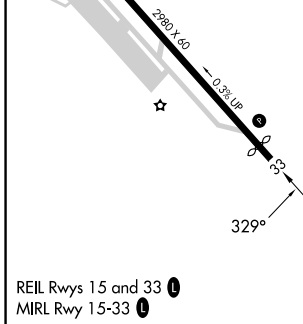

APP CRS 329°	Rwy Ldg TDZE Apt Elev	N/A N/A 49

RNAV (GPS)-A

COLLEGE PARK (CGS)

RNP APCH - GPS.	▼ When local altimeter setting not received, use DCA altimeter setting and increase all MDAs 40 feet. Rwy 15, 33 helicopter visibility reduction below 1 SM NA. ▲	MISSED APPROACH: Climbing right turn to 2400 direct JAXXS and hold, continue climb in hold to 2400.

AWOS-3 121.225	POTOMAC APP CON 125.65 348.725	UNICOM 122.975 (CTAF) ①

CATEGORY	A	B	C	D
CIRCLING	680-1 631 (700-1)	720-1 671 (700-1)	NA	

NE-3, 14 MAY 2026 to 11 JUN 2026

NE-3, 14 MAY 2026 to 11 JUN 2026