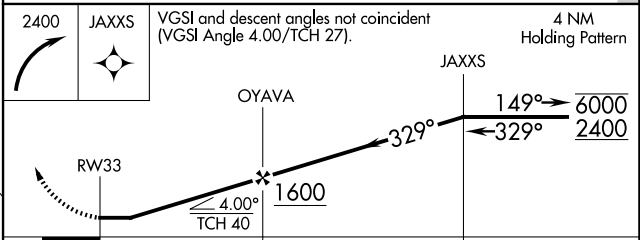

APP CRS 329°	Rwy Ldg TDZE Apt Elev	N/A N/A 49
------------------------	-----------------------------	---------------------------------------

RNAV (GPS)-A

COLLEGE PARK (CGS)

RNP APCH - GPS.	<p>▼ When local altimeter setting not received, use DCA altimeter setting and increase all MDAs 40 feet. Rwy 15, 33 helicopter visibility reduction below 1 SM NA.</p> <p>▲</p>	MISSED APPROACH: Climbing right turn to 2400 direct JAXXS and hold, continue climb in hold to 2400.
-----------------	---	---

AWOS-3 121.225	POTOMAC APP CON 125.65 348.725	UNICOM 122.975 (CTAF) ①
--------------------------	--	-----------------------------------

CATEGORY	A	B	C	D
CIRCLING	680-1 631 (700-1)	720-1 671 (700-1)	NA	