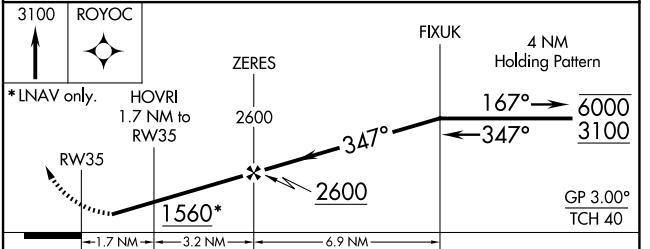

WAAS CH 77536 W35A	APP CRS 347°	Rwy Ldg TDZE Apt Elev	4000 1005 1010
--	------------------------	-----------------------------	---

RNAV (GPS) RWY 35

LAMAR MUNI (LLU)

RNP APCH.		MISSED APPROACH: Climb to 3100 direct ROYOC and hold.
<p>▼ Rwy 35 helicopter visibility reduction below 3/4 SM NA. Baro-VNAV NA.</p> <p>▲ NA Use Joplin altimeter setting. Circling Rwy 21 NA at night.</p>		
JLN ASOS 120.85	KANSAS CITY CENTER 128.6 282.325	CTAF 122.9