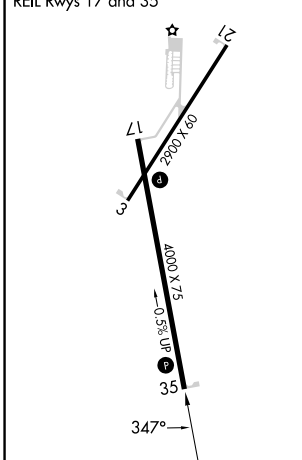

WAAS CH 77536 W35A	APP CRS 347°	Rwy Ldg TDZE Apt Elev	4000 1005 1010
--	------------------------	-----------------------------	---

RNAV (GPS) RWY 35

LAMAR MUNI (LLU)

RNP APCH.		MISSED APPROACH: Climb to 3100 direct ROYOC and hold.
<p>▼ Rwy 35 helicopter visibility reduction below 3/4 SM NA. Baro-VNAV NA.</p> <p>▲ NA Use Joplin altimeter setting. Circling Rwy 21 NA at night.</p>		
JLN ASOS 120.85	KANSAS CITY CENTER 128.6 282.325	CTAF 122.9

CATEGORY	A	B	C	D
LPV DA		1310-1	305 (300-1)	NA
LNAV/VNAV DA		1310-1	305 (300-1)	NA
LNAV MDA		1380-1	375 (400-1)	NA
CIRCLING	1520-1 510 (600-1)	1620-1 610 (700-1)	1620-1 3/4 610 (700-1 3/4)	NA

NC-3, 14 MAY 2026 to 11 JUN 2026