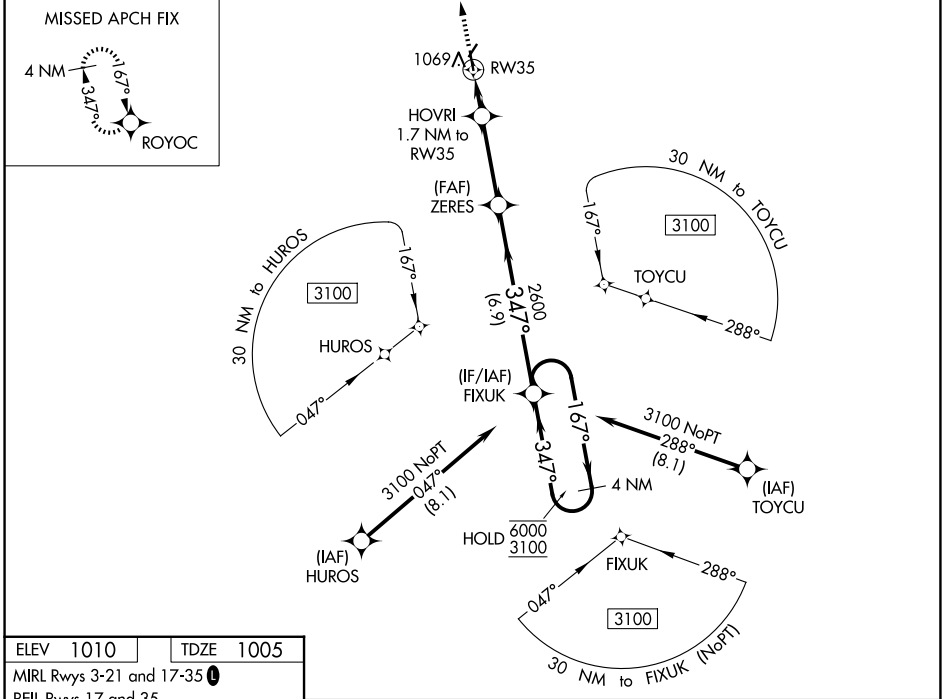

WAAS CH 77536 W35A	APP CRS 347°	Rwy Ldg TDZE Apt Elev	4000 1005 1010
--	------------------------	-----------------------------	---

RNAV (GPS) RWY 35

LAMAR MUNI (LLU)

RNP APCH.		MISSED APPROACH: Climb to 3100 direct ROYOC and hold.
<p>▼ Rwy 35 helicopter visibility reduction below 3/4 SM NA. Baro-VNAV NA.</p> <p>▲ NA Use Joplin altimeter setting. Circling Rwy 21 NA at night.</p>		
JLN ASOS 120.85	KANSAS CITY CENTER 128.6 282.325	CTAF 122.9

CATEGORY	A	B	C	D
LPV DA		1310-1	305 (300-1)	NA
LNAV/VNAV DA		1310-1	305 (300-1)	NA
LNAV MDA		1380-1	375 (400-1)	NA
CIRCLING	1520-1 510 (600-1)	1620-1 610 (700-1)	1620-1 3/4 610 (700-1 3/4)	NA

NC-3, 14 MAY 2026 to 11 JUN 2026

NC-3, 14 MAY 2026 to 11 JUN 2026