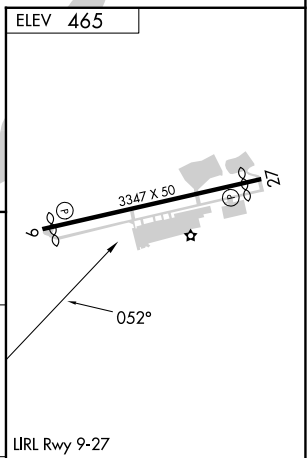

MISSED APPROACH: Climbing left turn to 2000 direct MXE VORTAC and hold.

AWOS-3T 121.4	PHILADELPHIA APP CON 124.35 319.15	CLNC DEL 125.6	UNICOM 123.075 (CTAF)
-------------------------	--	--------------------------	---------------------------------