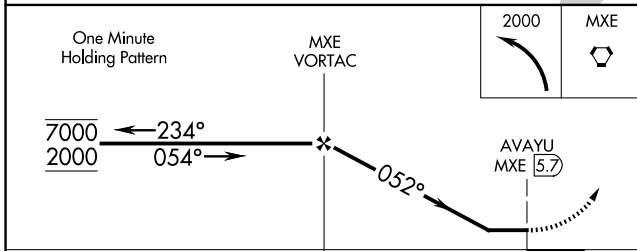

VORTAC MXE 113.2 Chan 79	APP CRS 052°	Rwy Ldg TDZE Apt Elev	N/A N/A 465
---------------------------------------	------------------------	-----------------------------	--

VOR-A
BRANDYWINE RGNL (OQN)

⚠ When local altimeter setting not received, use Coatesville altimeter setting and increase all MDA's 60 feet.

MISSED APPROACH: Climbing left turn to 2000 direct MXE VORTAC and hold.

AWOS-3T 121.4	PHILADELPHIA APP CON 124.35 319.15	CLNC DEL 125.6	UNICOM 123.075 (CTAF)
-------------------------	--	--------------------------	---------------------------------

CATEGORY	A	B	C	D
CIRCLING	1080-1	615 (700-1)	NA	

FAF to MAP 5.7 NM					
Knots	60	90	120	150	180
Min:Sec	5:42	3:48	2:51	2:17	1:54

NE-4, 14 MAY 2026 to 11 JUN 2026

NE-4, 14 MAY 2026 to 11 JUN 2026