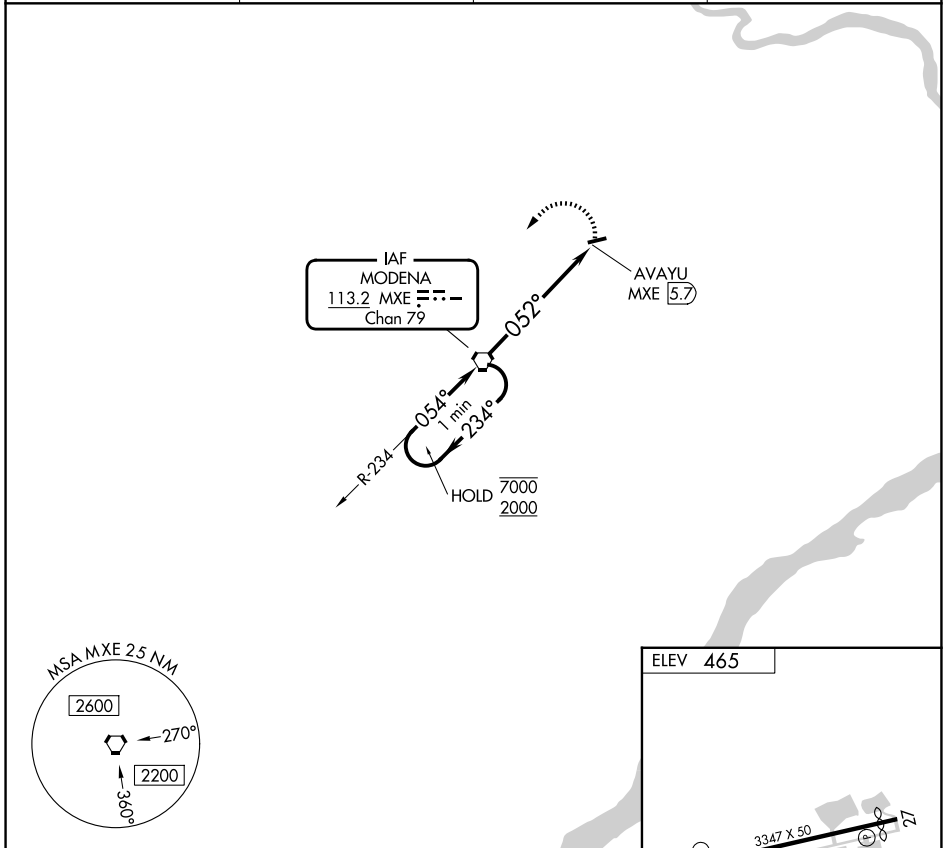

VORTAC MXE 113.2 Chan 79	APP CRS 052°	Rwy Ldg TDZE Apt Elev	N/A N/A 465
---------------------------------------	------------------------	-----------------------------	--

VOR-A
BRANDYWINE RGNL (OQN)

⚠ When local altimeter setting not received, use Coatesville altimeter setting and increase all MDA's 60 feet.

MISSED APPROACH: Climbing left turn to 2000 direct MXE VORTAC and hold.

AWOS-3T 121.4	PHILADELPHIA APP CON 124.35 319.15	CLNC DEL 125.6	UNICOM 123.075 (CTAF)
-------------------------	--	--------------------------	---------------------------------

CATEGORY	A	B	C	D
CIRCLING	1080-1	615 (700-1)	NA	

FAF to MAP 5.7 NM					
Knots	60	90	120	150	180
Min:Sec	5:42	3:48	2:51	2:17	1:54

NE-4, 14 MAY 2026 to 11 JUN 2026

NE-4, 14 MAY 2026 to 11 JUN 2026