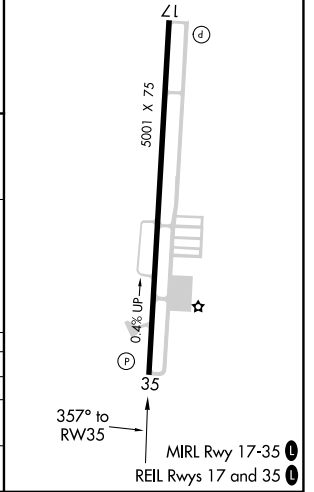

ELEV 874	TDZE 874