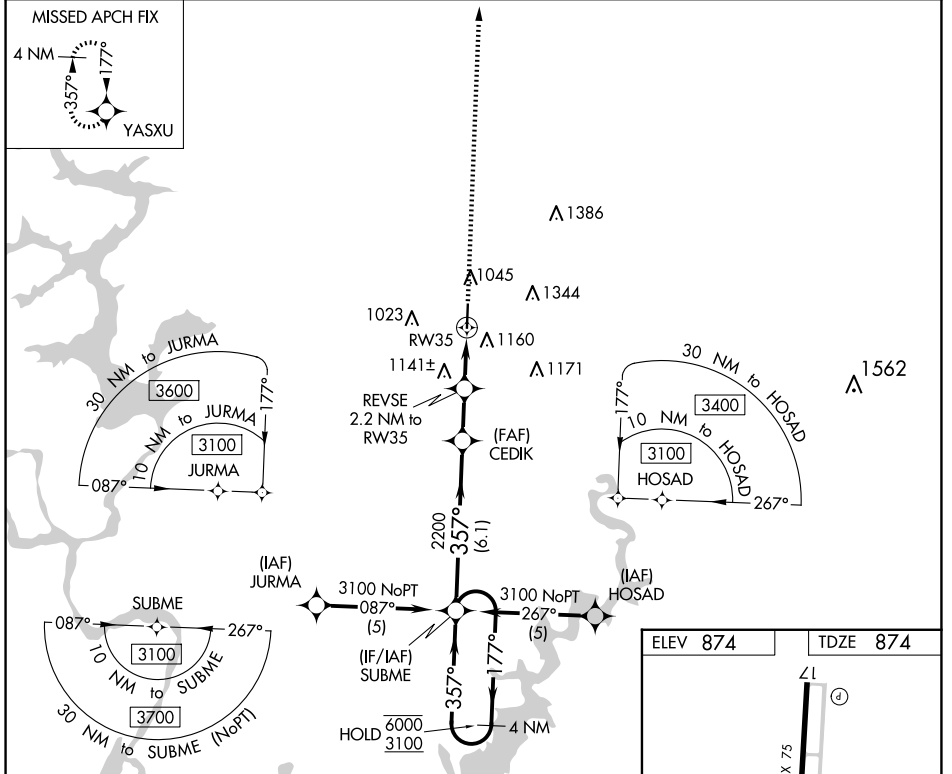

WAAS CH 90207 W35A	APP CRS 357°	Rwy Ldg 5001 TDZE 874 Apt Elev 874
--	------------------------	---

RNAV (GPS) RWY 35

TAHLEQUAH MUNI (TQH)

RNP APCH. ▽ ▲	MISSED APPROACH: Climb to 3000 direct YASXU and hold.
---------------------	---

AWOS-3P 118.425	MEMPHIS CENTER 126.1 269.0	UNICOM 122.8 (CTAF) ①
---------------------------	--------------------------------------	---------------------------------

ELEV 874	TDZE 874
----------	----------

CATEGORY	A	B	C	D
LPV DA	1124-1	250 (300-1)		NA
LNAV MDA	1400-1	526 (600-1)	1400-1½ 526 (600-1½)	NA
CIRCLING	1520-1	646 (700-1)	1780-2¾ 906 (1000-2¾)	NA

SC-1, 14 MAY 2026 to 11 JUN 2026

SC-1, 14 MAY 2026 to 11 JUN 2026