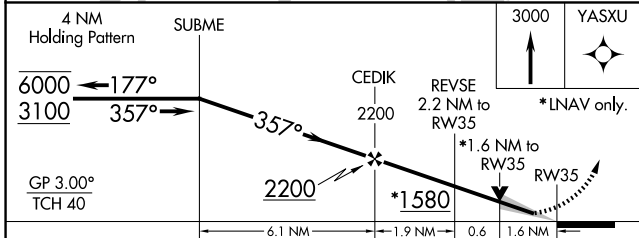

WAAS CH 90207 W35A	APP CRS 357°	Rwy Ldg 5001 TDZE 874 Apt Elev 874

RNAV (GPS) RWY 35

TAHLEQUAH MUNI (TQH)

RNP APCH. ▽ ▲	MISSED APPROACH: Climb to 3000 direct YASXU and hold.

AWOS-3P 118.425	MEMPHIS CENTER 126.1 269.0	UNICOM 122.8 (CTAF) ①