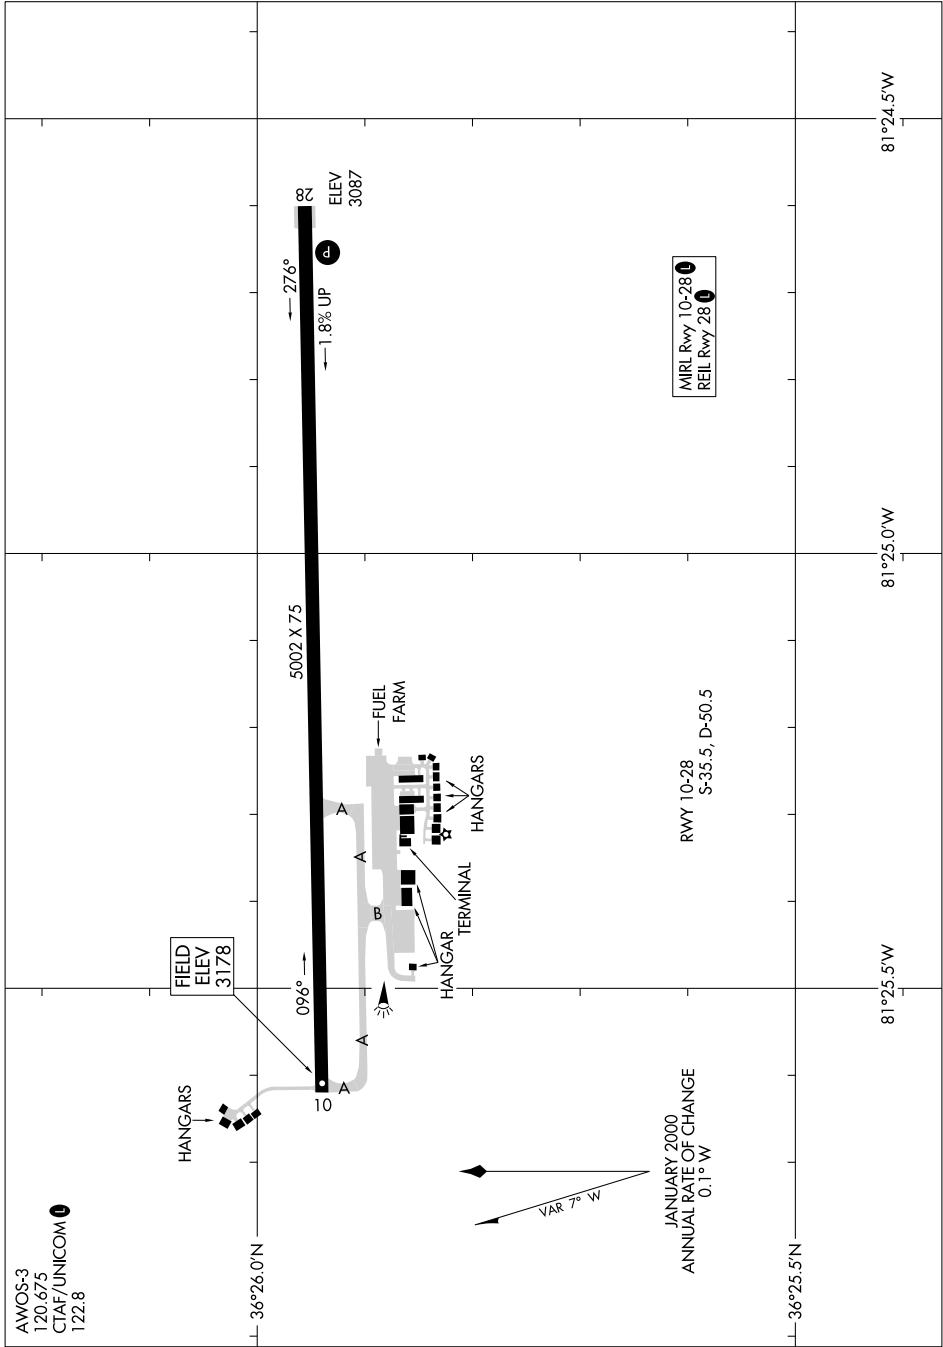

26134

AIRPORT DIAGRAM

AL-6790 (FAA)

ASHE COUNTY (G E V)
JEFFERSON, NORTH CAROLINA

SE-2, 14 MAY 2026 to 11 JUN 2026

SE-2, 14 MAY 2026 to 11 JUN 2026

AIRPORT DIAGRAM

26134

JEFFERSON, NORTH CAROLINA
ASHE COUNTY (G E V)