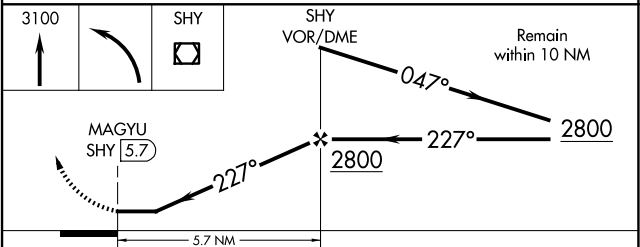

VOR/DME SHY	APP CRS	Rwy Ldg	N/A
108.4	227°	TDZE	N/A
Chan 21		Apt Elev	1062

VOR-A

CAMDENTON MEML-LAKE RGNL (OZS)

NA NA	MISSED APPROACH: Climb to 3100 then left turn direct SHY VOR/DME and hold.

AWOS-3PT 120.225	MIZZU APP CON 124.1 353.925	UNICOM 122.8 (CTAF) 0

FAF to MAP 5.7 NM				
CATEGORY	A	B	C	D
CIRCLING	1520-1	458 (500-1)	1700-1¾ 638 (700-1¾)	NA

NC-3, 14 MAY 2026 to 11 JUN 2026

NC-3, 14 MAY 2026 to 11 JUN 2026