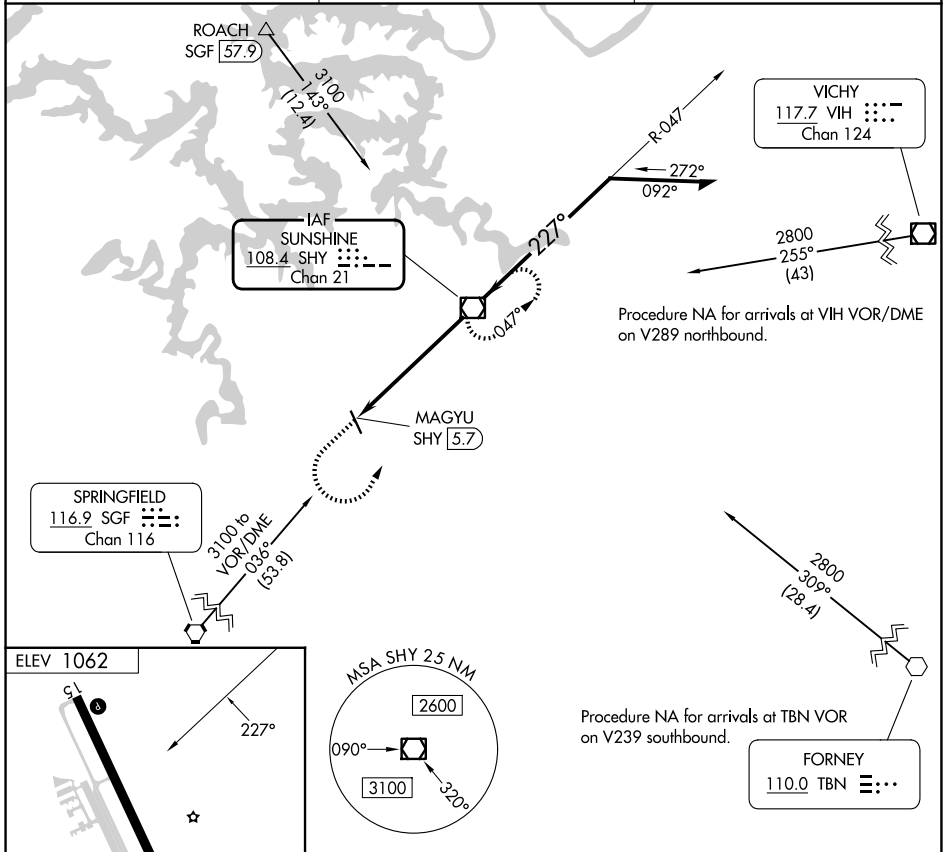

VOR/DME SHY	APP CRS	Rwy Ldg	N/A
108.4	227°	TDZE	N/A
Chan 21		Apt Elev	1062

VOR-A

CAMDENTON MEML-LAKE RGNL (OZS)

NA NA	MISSED APPROACH: Climb to 3100 then left turn direct SHY VOR/DME and hold.
----------	--

AWOS-3PT 120.225	MIZZU APP CON 124.1 353.925	UNICOM 122.8 (CTAF) 0
----------------------------	---------------------------------------	---------------------------------

FAF to MAP 5.7 NM				
CATEGORY	A	B	C	D
CIRCLING	1520-1	458 (500-1)	1700-1¾ 638 (700-1¾)	NA

NC-3, 14 MAY 2026 to 11 JUN 2026

NC-3, 14 MAY 2026 to 11 JUN 2026