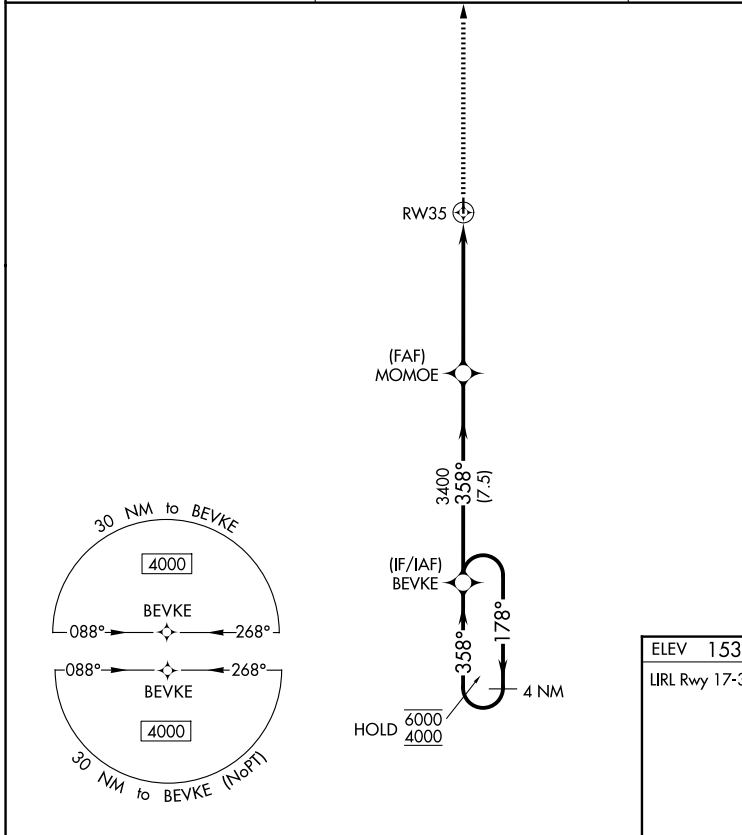

APP CRS 358°	Rwy Ldg TDZE Apt Elev	N/A N/A 1538
------------------------	-----------------------------	---

RNAV (GPS)-A

SIBLEY MUNI (ISB)

RNP APCH.	<p>Procedure NA at night. Use Worthington altimeter setting.</p>	MISSED APPROACH: Climb to 4000 direct SIGEE and hold.
-----------	--	---

OTG AWOS-3PT 121.075	MINNEAPOLIS CENTER 132.05 317.4	UNICOM 122.8 (CTAF) 0
--------------------------------	---	---------------------------------

CATEGORY	A	B	C	D
CIRCLING	2060-1 522 (600-1)	2100-1 562 (600-1)	NA	

NC-3, 14 MAY 2026 to 11 JUN 2026

NC-3, 14 MAY 2026 to 11 JUN 2026