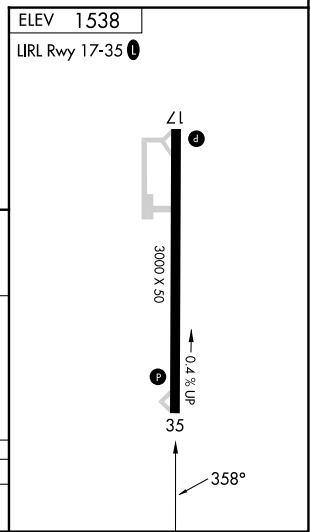

APP CRS 358°	Rwy Ldg TDZE Apt Elev	N/A N/A 1538

RNAV (GPS)-A

SIBLEY MUNI (ISB)

RNP APCH.	Procedure NA at night. Use Worthington altimeter setting.	MISSED APPROACH: Climb to 4000 direct SIGEE and hold.

OTG AWOS-3PT 121.075	MINNEAPOLIS CENTER 132.05 317.4	UNICOM 122.8 (CTAF) 0

CATEGORY	A	B	C	D
CIRCLING	2060-1 522 (600-1)	2100-1 562 (600-1)	NA	

NC-3, 14 MAY 2026 to 11 JUN 2026

NC-3, 14 MAY 2026 to 11 JUN 2026