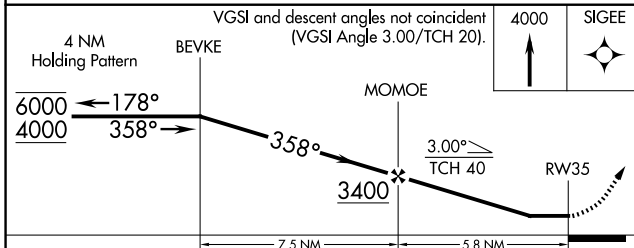

APP CRS 358°	Rwy Ldg TDZE Apt Elev	N/A N/A 1538

RNAV (GPS)-A

SIBLEY MUNI (ISB)

RNP APCH.	Procedure NA at night. Use Worthington altimeter setting.	MISSED APPROACH: Climb to 4000 direct SIGEE and hold.

OTG AWOS-3PT 121.075	MINNEAPOLIS CENTER 132.05 317.4	UNICOM 122.8 (CTAF) 0

CATEGORY	A	B	C	D
CIRCLING	2060-1 522 (600-1)	2100-1 562 (600-1)	NA	

NC-3, 14 MAY 2026 to 11 JUN 2026

NC-3, 14 MAY 2026 to 11 JUN 2026