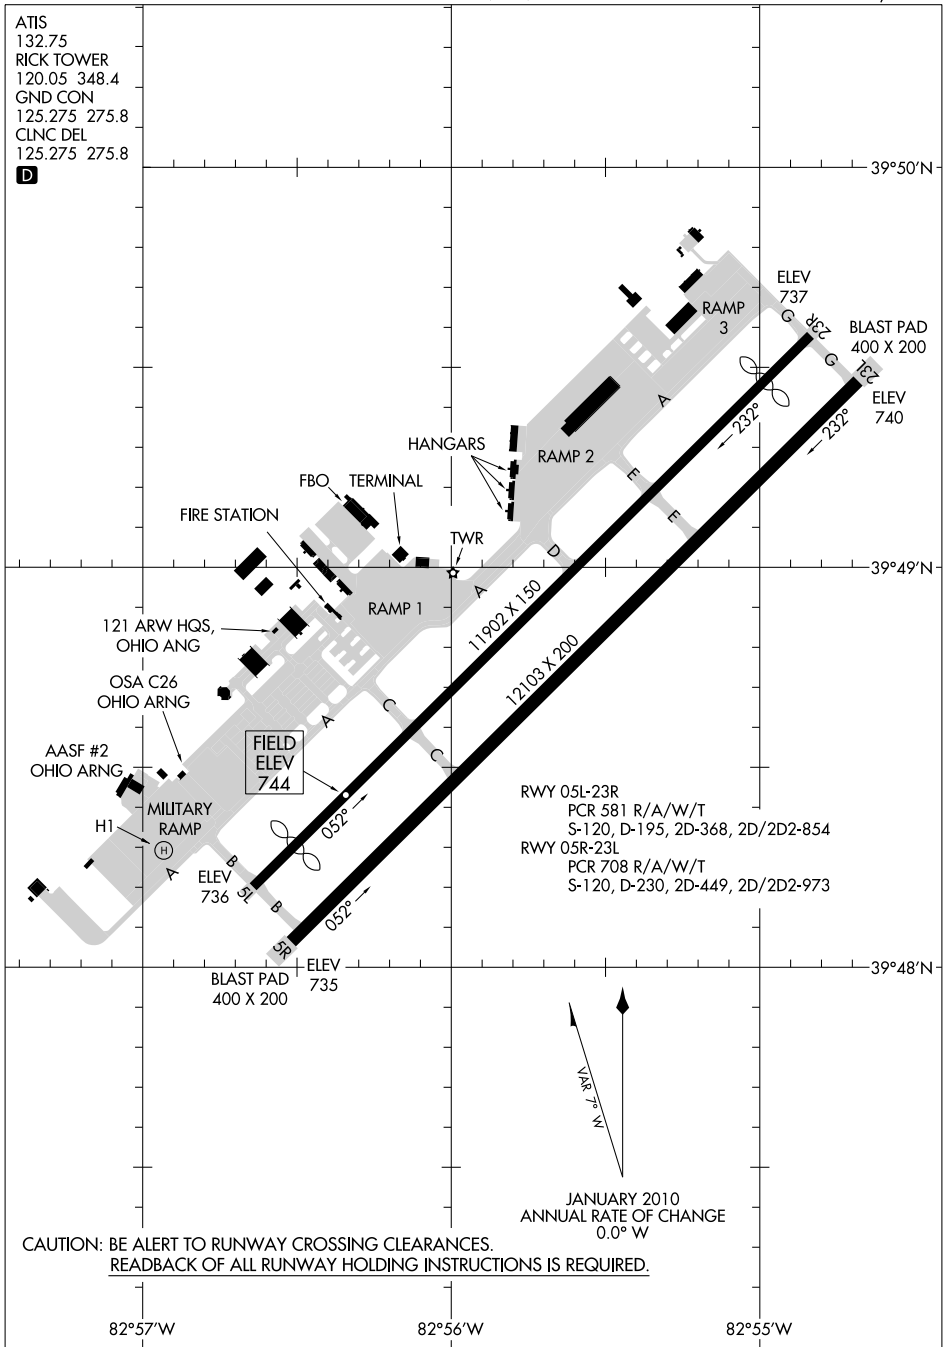

AIRPORT DIAGRAM

AL-6846 (FAA)

RICKENBACKER INTL (LCK)
COLUMBUS, OHIO

ATIS
 132.75
 RICK TOWER
 120.05 348.4
 GND CON
 125.275 275.8
 CLNC DEL
 125.275 275.8

D

39°50'N

39°49'N

39°48'N

EC-2, 14 MAY 2026 to 11 JUN 2026

EC-2, 14 MAY 2026 to 11 JUN 2026

AIRPORT DIAGRAM

COLUMBUS, OHIO
RICKENBACKER INTL (LCK)