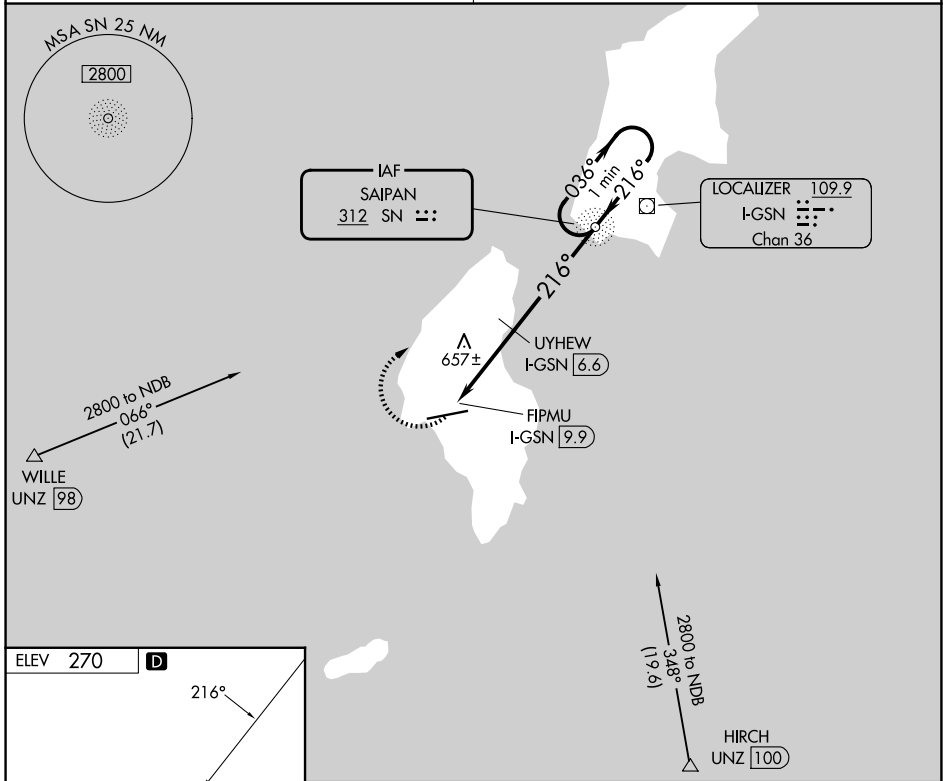

SN NDB 312	APP CRS 216°	Rwy Ldg TDZE Apt Elev	N/A N/A 270
----------------------	------------------------	-----------------------------	--

NDB-A
FRANCISCO MANGLONA BORJA/TINIAN INTL (TNI)(PGWT)

NA Obtain local altimeter setting on CTAF; when not received, use Saipan altimeter setting and increase all MDA 40 feet, and all Cats visibility ¼ SM. Increase UYHEW fix minimums Cats C and D visibility ¼ mile. # DME from I-GSN LOC/DME.

MISSED APPROACH: Climbing right turn to 2800 direct SN NDB and hold.

GUAM CERAP 118.4 290.5	SAIPAN RADIO 123.6 (CTAF) 0
----------------------------------	---------------------------------------

CATEGORY	A	B	C	D
CIRCLING	1060-1	790 (800-1)	1060-2¼ 790 (800-2¼)	1060-2½ 790 (800-2½)
# UYHEW FIX MINIMUMS				
CIRCLING	1000-1	730 (800-1)	1000-2 730 (800-2)	1060-2½ 790 (800-2½)