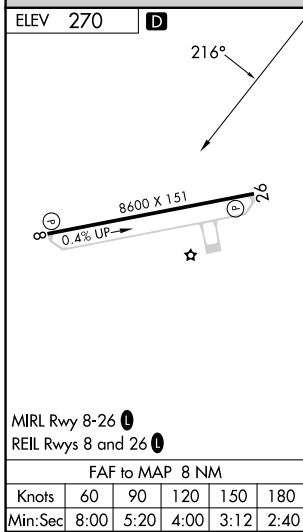

SN NDB 312	APP CRS 216°	Rwy Ldg TDZE Apt Elev	N/A N/A 270
----------------------	------------------------	-----------------------------	--

NDB-A
FRANCISCO MANGLONA BORJA/TINIAN INTL (TNI)(PGWT)

NA Obtain local altimeter setting on CTAF; when not received, use Saipan altimeter setting and increase all MDA 40 feet, and all Cats visibility ¼ SM. Increase UYHEW fix minimums Cats C and D visibility ¼ mile. # DME from I-GSN LOC/DME.

MISSED APPROACH: Climbing right turn to 2800 direct SN NDB and hold.

GUAM CERAP 118.4 290.5	SAIPAN RADIO 123.6 (CTAF) 0
----------------------------------	---------------------------------------

CATEGORY	A	B	C	D
CIRCLING	1060-1	790 (800-1)	1060-2¼ 790 (800-2¼)	1060-2½ 790 (800-2½)
# UYHEW FIX MINIMUMS				
CIRCLING	1000-1	730 (800-1)	1000-2 730 (800-2)	1060-2½ 790 (800-2½)