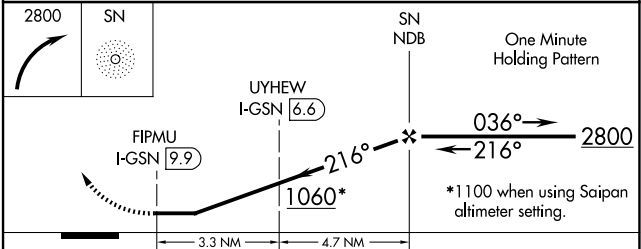

SN NDB 312	APP CRS 216°	Rwy Ldg TDZE Apt Elev	N/A N/A 270
----------------------	------------------------	-----------------------------	--

NDB-A
FRANCISCO MANGLONA BORJA/TINIAN INTL (TNI)(PGWT)

NA Obtain local altimeter setting on CTAF; when not received, use Saipan altimeter setting and increase all MDA 40 feet, and all Cats visibility ¼ SM. Increase UYHEW fix minimums Cats C and D visibility ¼ mile. # DME from I-GSN LOC/DME.

MISSED APPROACH: Climbing right turn to 2800 direct SN NDB and hold.

GUAM CERAP 118.4 290.5	SAIPAN RADIO 123.6 (CTAF) 0
----------------------------------	---------------------------------------

CATEGORY	A	B	C	D
CIRCLING	1060-1	790 (800-1)	1060-2¼ 790 (800-2¼)	1060-2½ 790 (800-2½)
# UYHEW FIX MINIMUMS				
CIRCLING	1000-1	730 (800-1)	1000-2 730 (800-2)	1060-2½ 790 (800-2½)