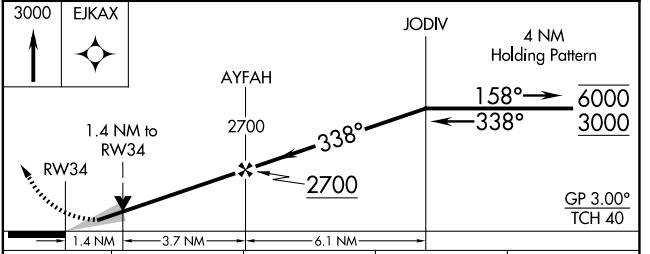

WAAS CH 86517 W34A	APP CRS 338°	Rwy Ldg TDZE Apt Elev	4099 1023 1023
--	------------------------	-----------------------------	---

RNAV (GPS) RWY 34

CENTERVILLE MUNI (TVK)

RNP APCH - GPS.

▼ For uncompensated Baro-VNAV systems, LNAV/VNAV NA below -17°C or above 46°C.

MISSED APPROACH: Climb to 3000 direct EJKAX and hold.

AWOS-3 123.775	CHICAGO CENTER 118.15 335.575	UNICOM 122.8 (CTAF) 0
--------------------------	---	---------------------------------

CATEGORY	A	B	C	D
LPV DA	1273-1	250 (300-1)		NA
LNAV/VNAV DA	1349-1	326 (400-1)		NA
LNAV MDA	1500-1	477 (500-1)		NA
CIRCLING	1500-1 477 (500-1)	1660-1 637 (700-1)		NA