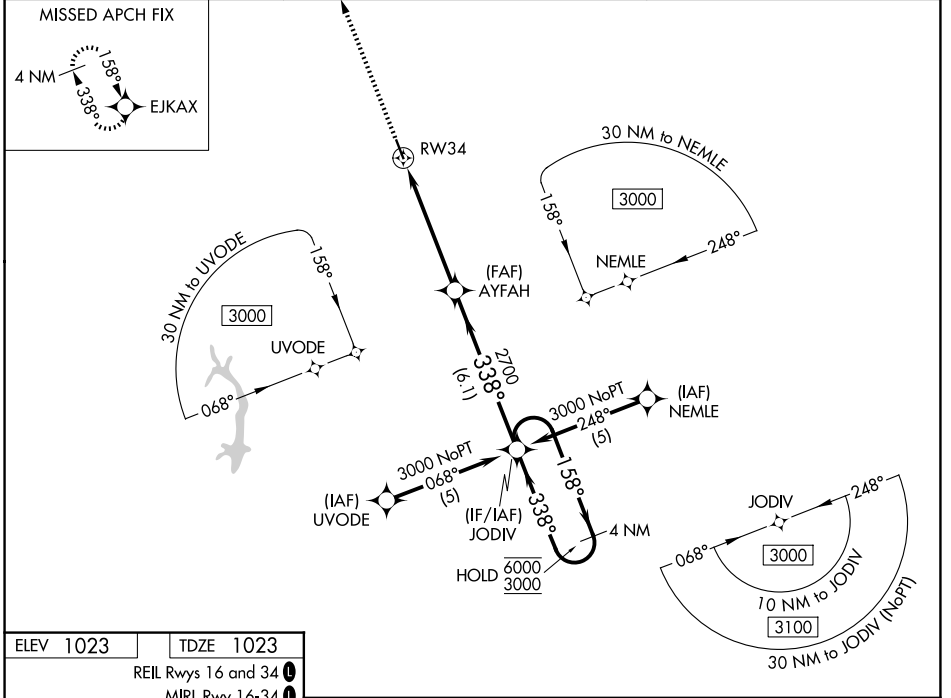

WAAS CH 86517 W34A	APP CRS 338°	Rwy Ldg TDZE Apt Elev	4099 1023 1023
--	------------------------	-----------------------------	---

RNAV (GPS) RWY 34

CENTERVILLE MUNI (TVK)

RNP APCH - GPS.

▼ For uncompensated Baro-VNAV systems, LNAV/VNAV NA below -17°C or above 46°C.

MISSED APPROACH: Climb to 3000 direct EJKAX and hold.

AWOS-3 123.775	CHICAGO CENTER 118.15 335.575	UNICOM 122.8 (CTAF) 0
--------------------------	---	---------------------------------

CATEGORY	A	B	C	D
LPV DA	1273-1	250 (300-1)		NA
LNAV/VNAV DA	1349-1	326 (400-1)		NA
LNAV MDA	1500-1	477 (500-1)		NA
CIRCLING	1500-1 477 (500-1)	1660-1 637 (700-1)		NA

NC-3, 14 MAY 2026 to 11 JUN 2026

NC-3, 14 MAY 2026 to 11 JUN 2026