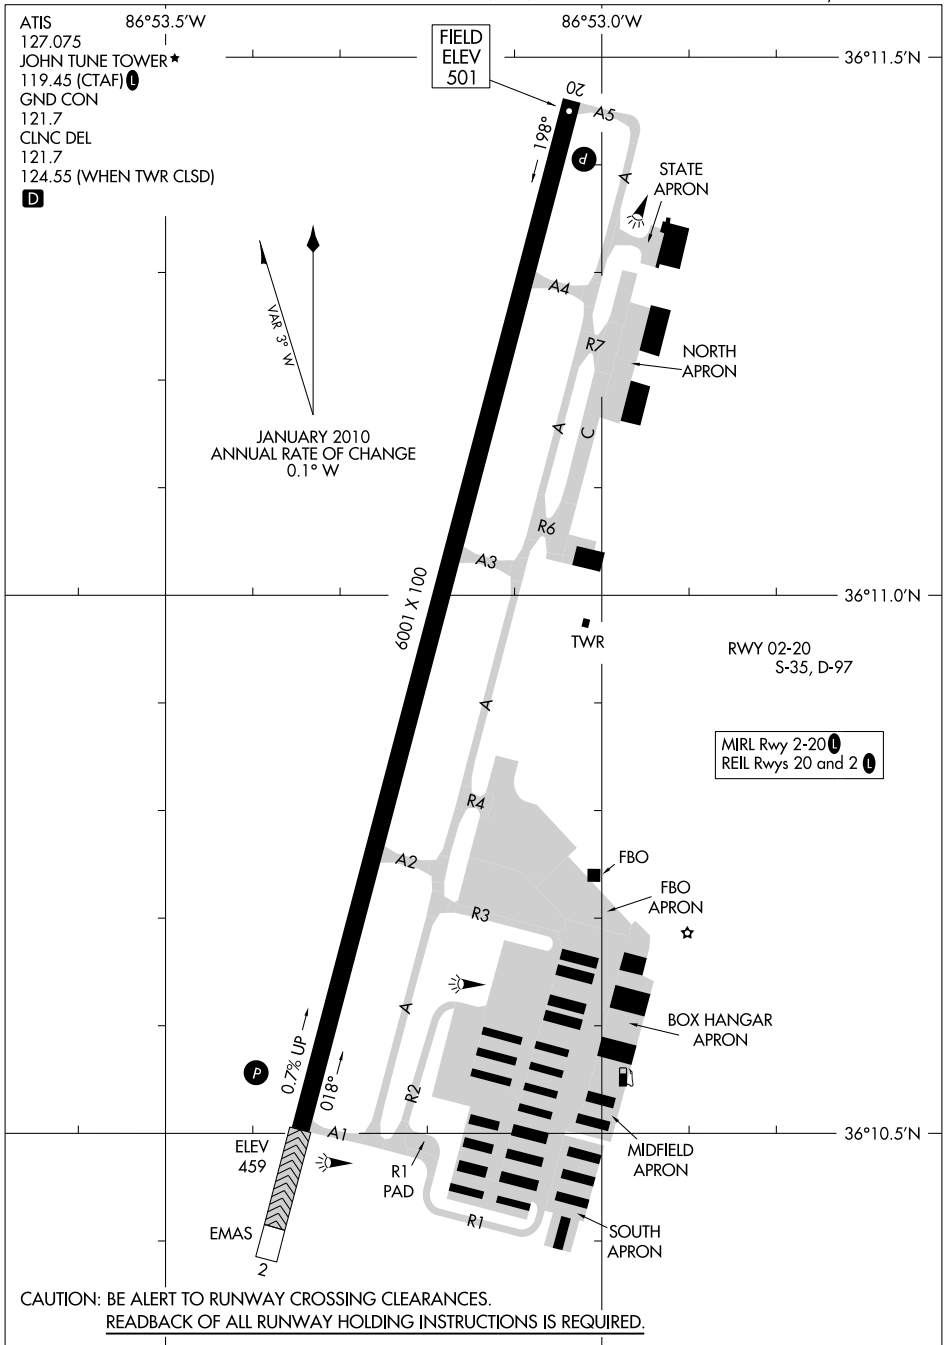

# AIRPORT DIAGRAM

AL-6878 (FAA)

JOHN C TUNE (JWN)  
NASHVILLE, TENNESSEE

SE-1, 14 MAY 2026 to 11 JUN 2026

SE-1, 14 MAY 2026 to 11 JUN 2026

# AIRPORT DIAGRAM

NASHVILLE, TENNESSEE  
JOHN C TUNE (JWN)