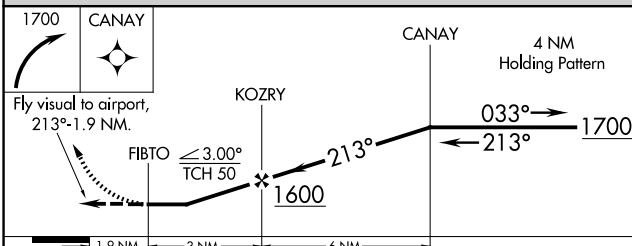

MISSED APPROACH: Climbing right turn to 1700 direct CANAY WP and hold.

KOSRAE RADIO
123.6 (CTAF) **0**

PAC, 14 MAY 2026 to 09 JUL 2026

PAC, 14 MAY 2026 to 09 JUL 2026

ELEV 12	TDZE 11
---------	---------

MIRL Rwy 5-23 **0**
REIL Rws 5 and 23 **0**

CATEGORY	A	B	C	D
LNVA MDA	800-2	789 (800-2)	800-2¼ 789 (800-2¼)	800-2½ 789 (800-2½)
CIRCLING	800-2	788 (800-2)	800-2¼ 788 (800-2¼)	800-2½ 788 (800-2½)