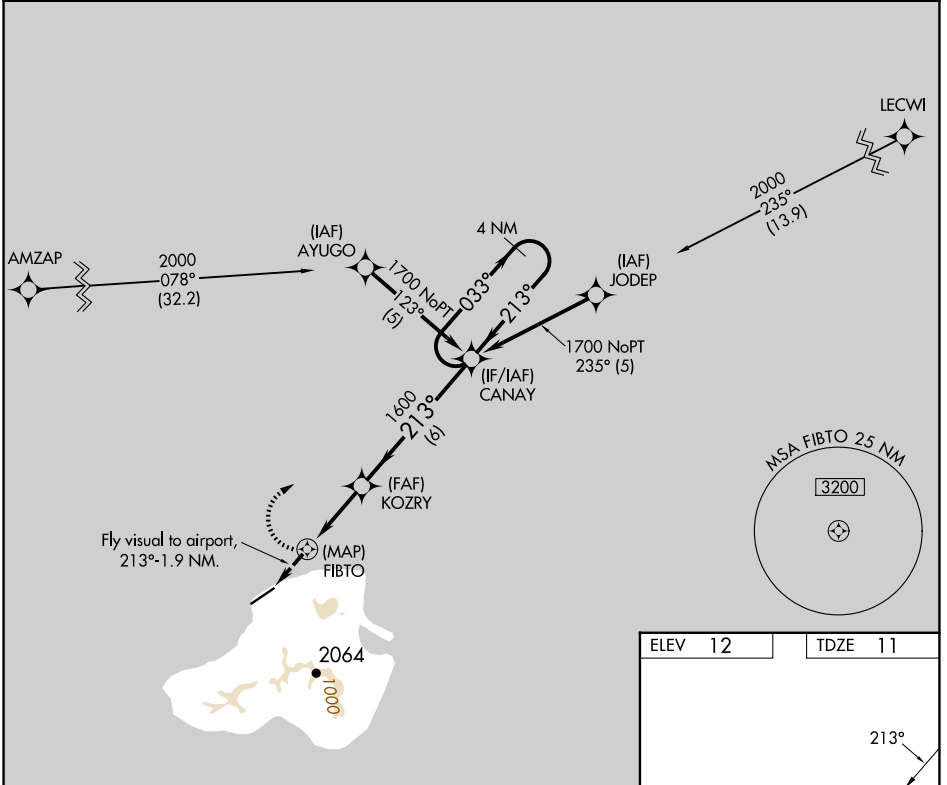

APP CRS 213°	Rwy Idg 5752
	TDZE 11
	Apt Elev 12

RNAV (GPS) RWY 23

KOSRAE (TTK)(PTSA)

⚠ Circling not authorized southeast of Rwy 5-23. Obtain local altimeter setting on CTAF; when not received, procedure not authorized. DME/DME RNP-0.3 NA. No controlled airspace below 5500.

MISSED APPROACH: Climbing right turn to 1700 direct CANAY WP and hold.

KOSRAE RADIO
123.6 (CTAF) **0**

PAC, 14 MAY 2026 to 09 JUL 2026

PAC, 14 MAY 2026 to 09 JUL 2026

ELEV 12	TDZE 11
---------	---------

MIRL Rwy 5-23 **0**
REIL Rws 5 and 23 **0**

CATEGORY	A	B	C	D
LNVA MDA	800-2	789 (800-2)	800-2¼ 789 (800-2¼)	800-2½ 789 (800-2½)
CIRCLING	800-2	788 (800-2)	800-2¼ 788 (800-2¼)	800-2½ 788 (800-2½)