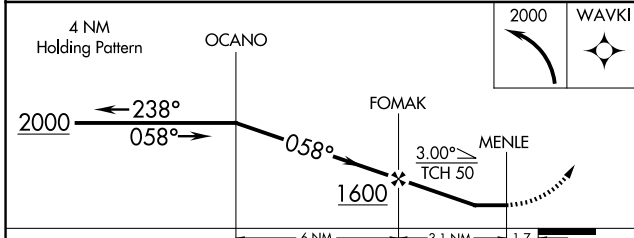

APP CRS	Rwy Idg	5752
058°	TDZE	10
	Apt Elev	12

RNAV (GPS) RWY 5

KOSRAE (TTK)(PTSA)

⚠ Circling not authorized southeast of Rwy 5-23.
⚠ Obtain local altimeter setting on CTAF; when not received, procedure not authorized. DME/DME RNP-0.3 NA.
 No controlled airspace below 5500.

MISSED APPROACH: Climbing left turn to 2000 direct WAVKI WP and hold.

KOSRAE RADIO
123.6 (CTAF) **📻**

ELEV 12	TDZE 10
---------	---------

5752 X 150
 058°
 5
 2000 WAVKI

CATEGORY	A	B	C	D
LNAV MDA	460-2 450 (500-2)			
CIRCLING	520-2 508 (600-2)		580-2 568 (600-2)	