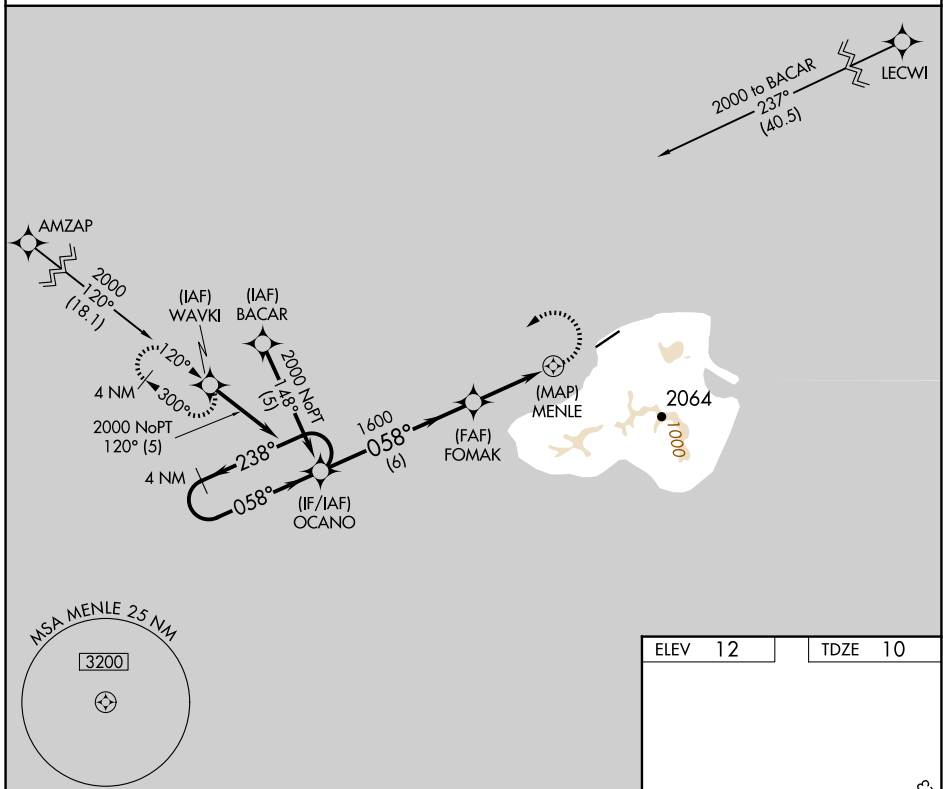

APP CRS	Rwy Idg	5752
058°	TDZE	10
	Apt Elev	12

RNAV (GPS) RWY 5

KOSRAE (TTK)(PTSA)

⚠ Circling not authorized southeast of Rwy 5-23.
⚠ Obtain local altimeter setting on CTAF; when not received, procedure not authorized. DME/DME RNP-0.3 NA.
 No controlled airspace below 5500.

MISSED APPROACH: Climbing left turn to 2000 direct WAVKI WP and hold.

KOSRAE RADIO
123.6 (CTAF) **📻**

ELEV 12	TDZE 10
---------	---------

5752 X 150
 058°
 5
 2000 WAVKI

CATEGORY	A	B	C	D
LNAV MDA	460-2 450 (500-2)			
CIRCLING	520-2 508 (600-2)		580-2 568 (600-2)	

MIRL Rwy 5-23 **📻**
 REIL Rwys 5 and 23 **📻**

PAC: 14 MAY 2026 to 09 JUL 2026

PAC: 14 MAY 2026 to 09 JUL 2026