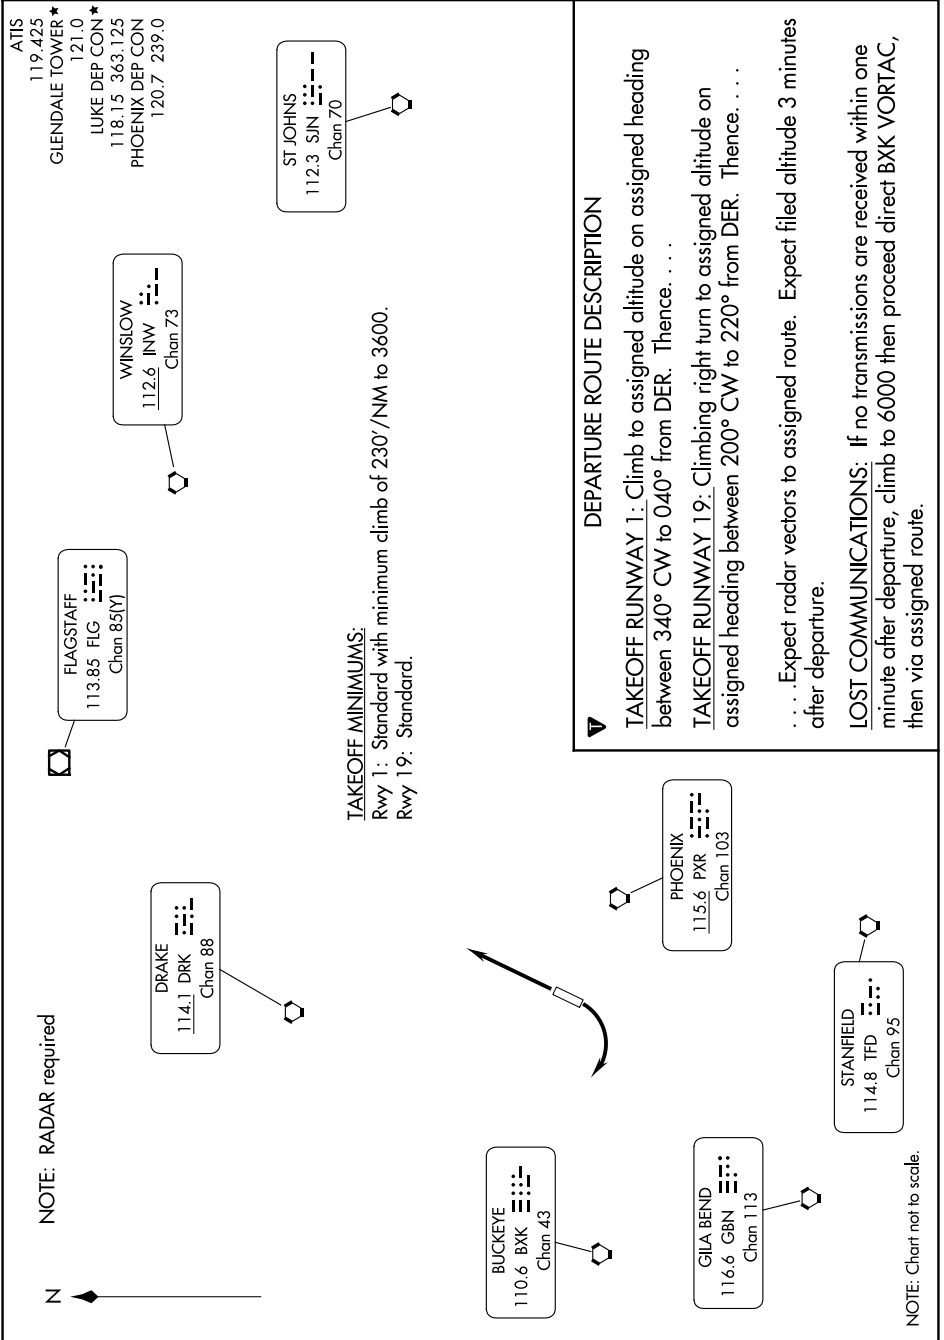

GLENDALE ONE DEPARTURE

AL-6915 (FAA)

GLENDALE RGNL (GJT)
GLENDALE, ARIZONA

SW-4, 14 MAY 2026 to 11 JUN 2026

SW-4, 14 MAY 2026 to 11 JUN 2026

GLENDALE ONE DEPARTURE

GLENDALE, ARIZONA
GLENDALE RGNL (GJT)