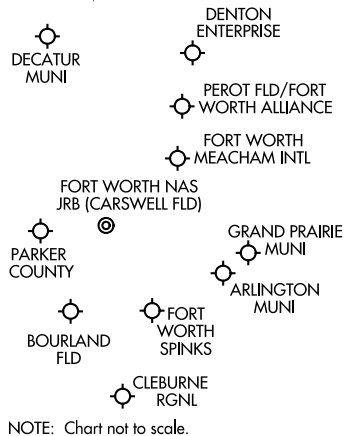

TRUK THREE ARRIVAL (RNAV)

FORT WORTH, TEXAS

LONE STAR APP CON
 124.3 282.275
 AFW ATIS
 126.925
 DTO ATIS
 119.325
 FTW ATIS
 120.7
 FWS ATIS
 120.025
 KNFW ATIS ★
 351.675

RNAV 1 - DME/DME/IRU or GPS.
RADAR required.

NOTE: AXXEE and RRONY Transitions:
 For aircraft filing FL230 and below.

ARRIVAL ROUTE DESCRIPTION

AXXEE TRANSITION (AXXEE.TRUK3)
HITUG TRANSITION (HITUG.TRUK3)
PONY TRANSITION (PONY.TRUK3)
RRNET TRANSITION (RRNET.TRUK3)
RRONY TRANSITION (RRONY.TRUK3)

LANDING ALL AIRPORTS: From SASIE on track 266° to BLECO, then on track 242° to TRUK, then on track 190°. Expect RADAR vectors to final approach course.

NOTE: Chart not to scale.

SC-2, 14 MAY 2026 to 11 JUN 2026

SC-2, 14 MAY 2026 to 11 JUN 2026

TRUK THREE ARRIVAL (RNAV)

FORT WORTH, TEXAS