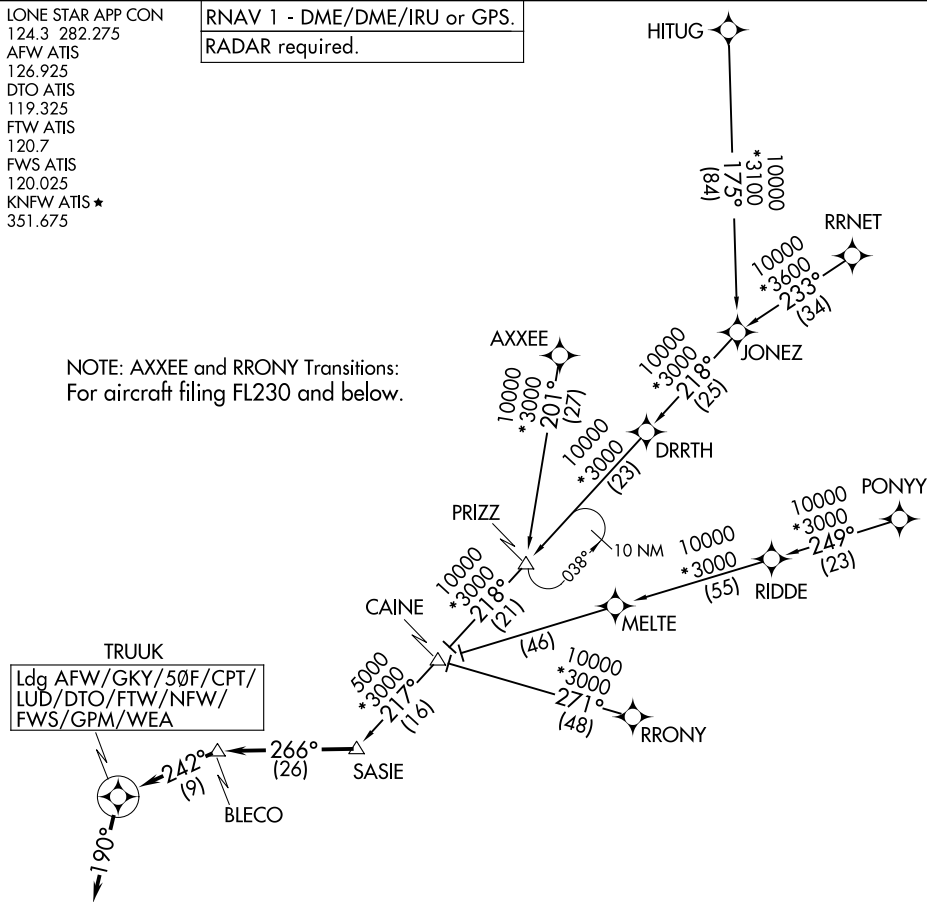

TRUK THREE ARRIVAL (RNAV)

FORT WORTH, TEXAS

LONE STAR APP CON
 124.3 282.275
 AFW ATIS
 126.925
 DTO ATIS
 119.325
 FTW ATIS
 120.7
 FWS ATIS
 120.025
 KNFW ATIS ★
 351.675

RNAV 1 - DME/DME/IRU or GPS.
RADAR required.

NOTE: AXXEE and RRONY Transitions:
 For aircraft filing FL230 and below.

ARRIVAL ROUTE DESCRIPTION

AXXEE TRANSITION (AXXEE.TRUK3)
HITUG TRANSITION (HITUG.TRUK3)
PONY TRANSITION (PONY.TRUK3)
RRNET TRANSITION (RRNET.TRUK3)
RRONY TRANSITION (RRONY.TRUK3)

LANDING ALL AIRPORTS: From SASIE on track 266° to BLECO, then on track 242° to TRUK, then on track 190°. Expect RADAR vectors to final approach course.

NOTE: Chart not to scale.

SC-2, 14 MAY 2026 to 11 JUN 2026

SC-2, 14 MAY 2026 to 11 JUN 2026

TRUK THREE ARRIVAL (RNAV)

FORT WORTH, TEXAS