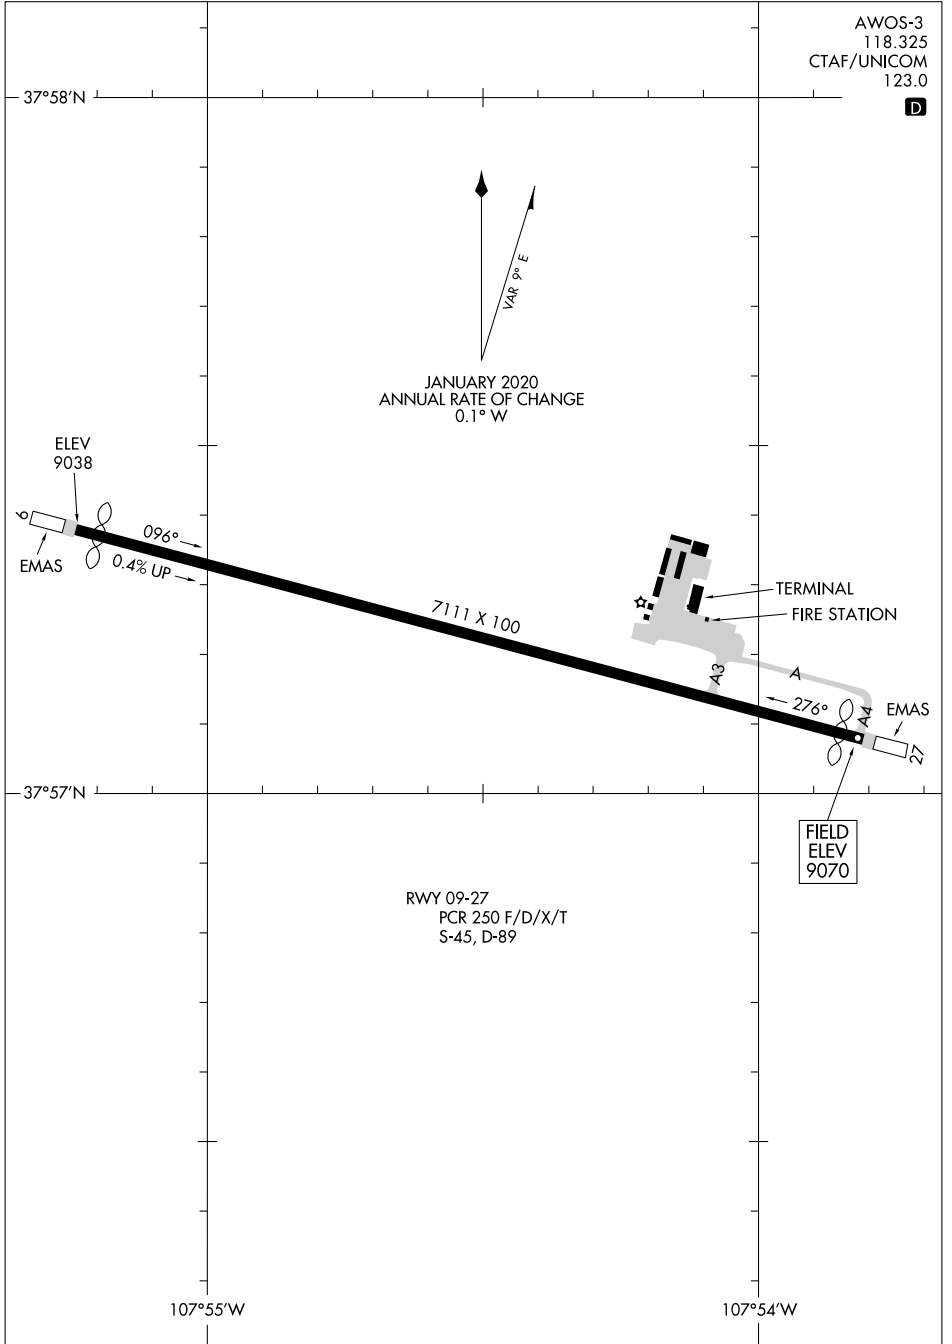

AIRPORT DIAGRAM

AL-6920 (FAA)

TELLURIDE RGNL (TEX)
TELLURIDE, COLORADO

AWOS-3
118.325
CTAF/UNICOM
123.0

D

SW-1, 14 MAY 2026 to 11 JUN 2026

SW-1, 14 MAY 2026 to 11 JUN 2026

AIRPORT DIAGRAM

TELLURIDE, COLORADO
TELLURIDE RGNL (TEX)