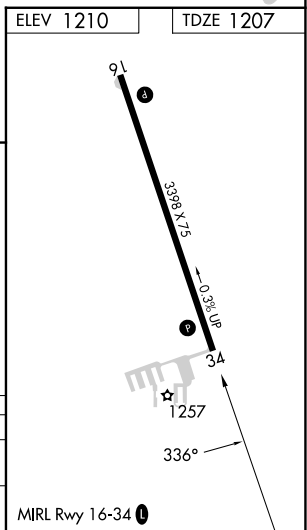

APP CRS 336°	Rwy Ldg TDZE Apt Elev	3398 1207 1210
------------------------	-----------------------------	---

RNAV (GPS) RWY 34

HAWLEY MUNI (Ø4Y)

RNP APCH - GPS.	MISSED APPROACH: Climb to 2700 direct NOCIK and left turn via 232° track to FAR VOR/DME and hold.
▼ ▲ NA	Use FAR altimeter setting.

2700	NOCIK	232° tr	FAR	FEKKY
↑	✧	↙	◻	
	ORENY		3100	
	RW34	336°	2500	
		3.03° TCH 40		
		3.9 NM	6 NM	
CATEGORY	A	B	C	D
RNAV MDA	1700-1	493 (500-1)	1700-1 $\frac{3}{8}$ 493 (500-1 $\frac{3}{8}$)	NA
CIRCLING	1760-1	550 (600-1)	1980-2 $\frac{1}{4}$ 770 (800-2 $\frac{1}{4}$)	NA