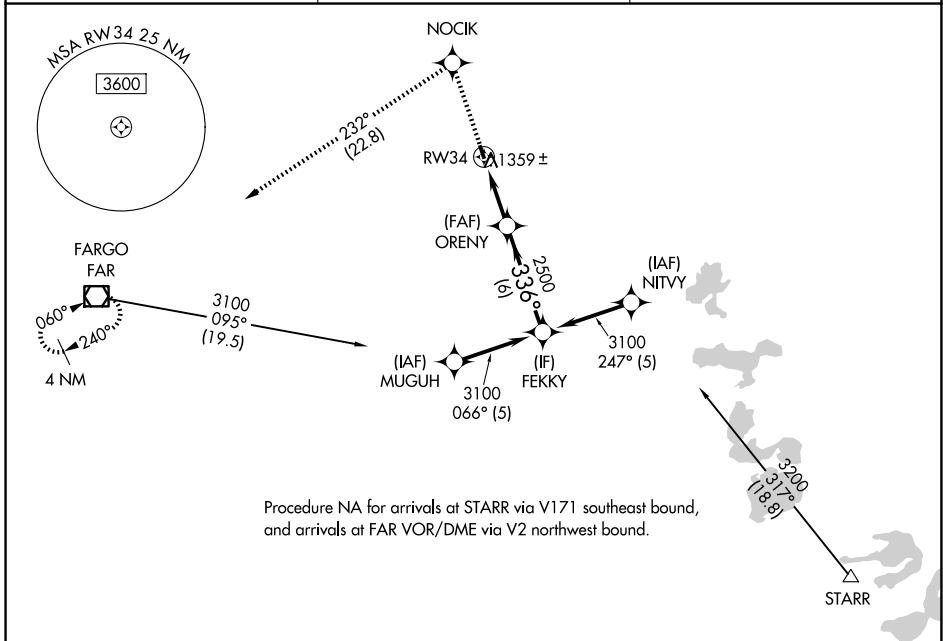

APP CRS 336°	Rwy Ldg TDZE Apt Elev	3398 1207 1210
------------------------	-----------------------------	---

RNAV (GPS) RWY 34

HAWLEY MUNI (Ø4Y)

RNP APCH - GPS.	MISSED APPROACH: Climb to 2700 direct NOCIK and left turn via 232° track to FAR VOR/DME and hold.
▼ ▲ NA	Use FAR altimeter setting.

FAR ASOS 124.5 379.2	FARGO APP CON 120.4 377.15	UNICOM 122.8 (CTAF) Ø
--------------------------------	--------------------------------------	--

NC-1, 14 MAY 2026 to 11 JUN 2026

NC-1, 14 MAY 2026 to 11 JUN 2026

2700	NOCIK	232° tr	FAR	FEKKY
↑	✧	↙	◻	
	ORENY		3100	
	RW34	336°	2500	
		3.03° TCH 40		
		3.9 NM	6 NM	
CATEGORY	A	B	C	D
RNAV MDA	1700-1	493 (500-1)	1700-1 $\frac{3}{8}$ 493 (500-1 $\frac{3}{8}$)	NA
CIRCLING	1760-1	550 (600-1)	1980-2 $\frac{1}{4}$ 770 (800-2 $\frac{1}{4}$)	NA